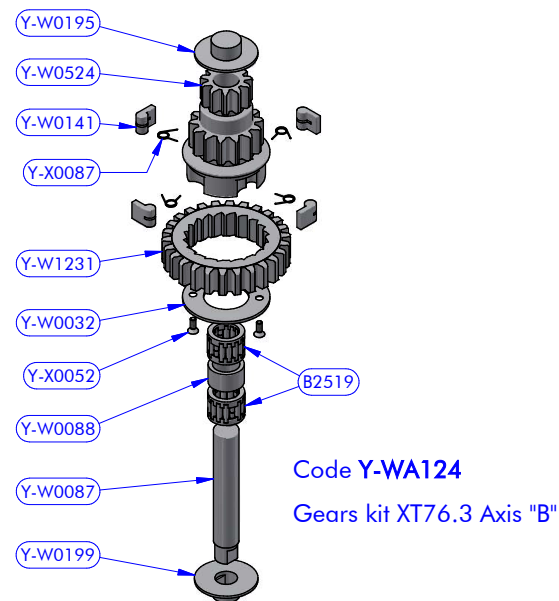

Code **Y-WA124**
Gears kit XT76.3 Axis "B"