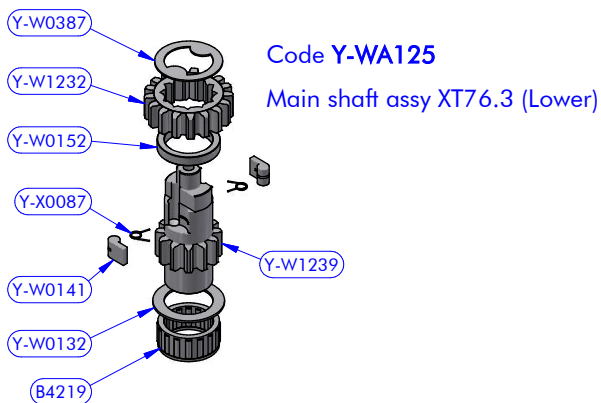

Code **Y-WA125**
Main shaft assy XT76.3 (Lower)