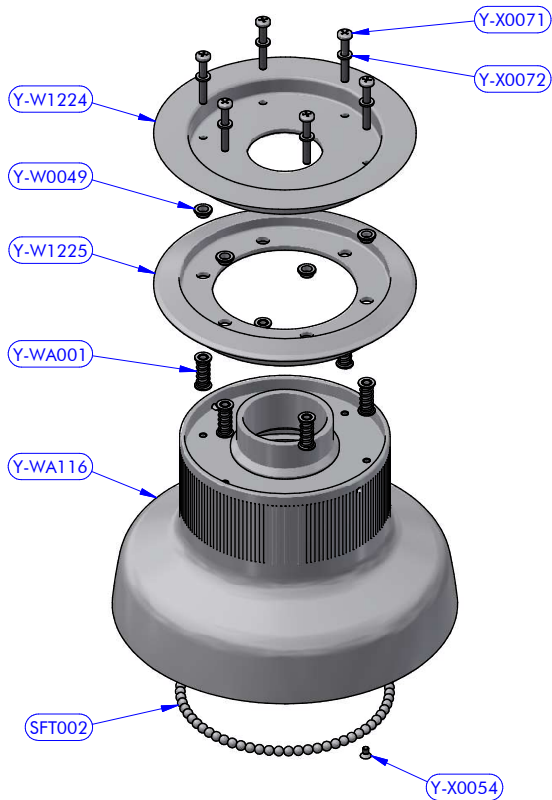

PART LIST			
CODE	DESCRIPTION	MATERIAL	Q.TY
B7035	Roller bearing	Plastic / S.Steel	1
B15639	Roller bearing	Plastic / S.Steel	1
Y-W0003	Upper cap	S.Steel	1
Y-W0006	Upper ring washer	Plastic	1
Y-W0143	ST plug	Plastic	5
Y-W0153	Shaft cap	POM-C	1
Y-W0480	Button	Aluminium	1
Y-W0721	Opening tool	S.Steel	1
Y-W1020	Cylinder pin	S.Steel	4
Y-W1217	Stem	Chromed brass	1
Y-W1226	ST upper disk	Aluminium	1
Y-W1235	Self-tailing arm	Aluminium	1
Y-W1237	Stripper	Plastic	1
Y-W1248	Skirt	Aluminium	1
Y-WA006	3 speed button kit	Various	1
Y-WA127	Base + Gears assy	Various	1
Y-WA145	Drum + ST disks assy	Various	1
Y-X0055	Screw	S.Steel	1

### Code Y-WA145

Drum XT76 AL Black with Thooted Crown Z58 AL + ST Disks

Y-WA145 PART LIST			
CODE	DESCRIPTION	MATERIAL	Q.TY
SFT002	Torlon ball	Torlon	67
Y-W0049	ST disk bush	Plastic	6
Y-W1224	ST central disk	Aluminium	1
Y-W1225	ST lower disk	Aluminium	1
Y-WA001	ST-spring assy	S.Steel	6
Y-WA116	Drum	Various	1
Y-X0054	Screw	S.Steel	1
Y-X0071	Screw	S.Steel	6
Y-X0072	S.steel washer	S.Steel	6

### Codice Y-WA127

XT76.3 - Base + Gears assy

Y-WA127 PART LIST			
CODE	DESCRIPTION	MATERIAL	Q.TY
Y-W0022	Pipe spacer	S.Steel	2
Y-W0023	Bearing track	Plastic / S.Steel	1
Y-W0514	Bearing track	Plastic / S.Steel	1
Y-W0520	Gear "A3"	Bronze	1
Y-W1247	Base	Aluminium	1
Y-W1249	Gear base	Aluminium	1
Y-WA084	3 speed fork lever kit	Various	1
Y-WA123	Gears kit	Various	1
Y-WA124	Axis "D" kit	Various	1
Y-WA125	Main shaft assy	Various	1
Y-WA126	Main shaft assy	Various	1
Y-X0069	Screw	S.Steel	6
Y-X0768	Screw	S.Steel	3

Y-WA124 PART LIST			
CODE	DESCRIPTION	MATERIAL	Q.TY
B2519	Roller bearing	Plastic / S.Steel	2
Y-W0032	Gear ring	S.Steel	1
Y-W0087	Gear axis	S.Steel HR	1
Y-W0088	Pipe spacer	POM-C	1
Y-W0141	Pawl	S.Steel	4
Y-W0195	Gear upper washer	Plastic	1
Y-W0199	Gear lower washer	Plastic	1
Y-W0524	Dual gear "D2 / D3"	Bronze	1
Y-W1231	Gear "D1"	Bronze	1
Y-X0052	Screw	S.Steel	2
Y-X0087	Torsion spring	S.Steel	4