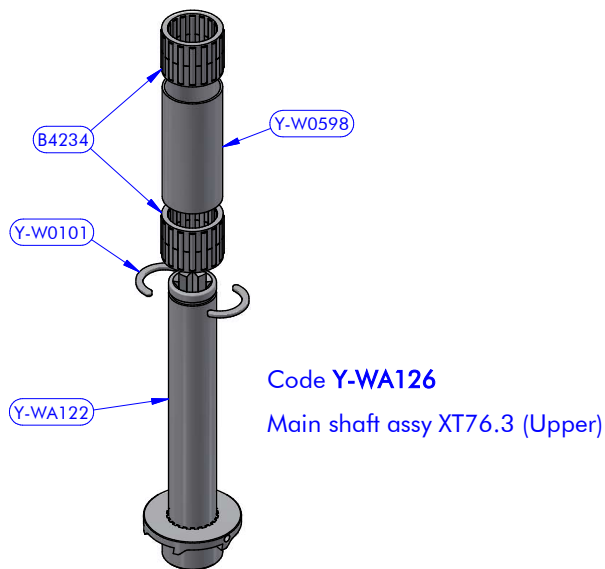

PART LIST			
CODE	DESCRIPTION	MATERIAL	Q.TY
B7035	Roller bearing	Plastic / S.Steel	1
B15639	Roller bearing	Plastic / S.Steel	1
Y-W0003	Upper cap	S.Steel	1
Y-W0006	Upper ring washer	Plastic	1
Y-W0143	ST plug	Plastic	5
Y-W0153	Shaft cap	POM-C	1
Y-W0480	Button	Aluminium	1
Y-W0721	Opening tool	S.Steel	1
Y-W1020	Cylinder pin	S.Steel	4
Y-W1217	Stem	Chromed brass	1
Y-W1226	ST upper disk	Aluminium	1
Y-W1235	Self-tailing arm	Aluminium	1
Y-W1237	Stripper	Plastic	1
Y-W1248	Skirt	Aluminium	1
Y-WA006	3 speed button kit	Various	1
Y-WA127	Base + Gears assy	Various	1
Y-WA145	Drum + ST disks assy	Various	1
Y-X0055	Screw	S.Steel	1

### Code Y-WA145

Drum XT76 AL Black with Thooted Crown Z58 AL + ST Disks

Y-WA145 PART LIST			
CODE	DESCRIPTION	MATERIAL	Q.TY
SFT002	Torlon ball	Torlon	67
Y-W0049	ST disk bush	Plastic	6
Y-W1224	ST central disk	Aluminium	1
Y-W1225	ST lower disk	Aluminium	1
Y-WA001	ST-spring assy	S.Steel	6
Y-WA116	Drum	Various	1
Y-X0054	Screw	S.Steel	1
Y-X0071	Screw	S.Steel	6
Y-X0072	S.steel washer	S.Steel	6

### Codice Y-WA127

XT76.3 - Base + Gears assy

Y-WA127 PART LIST			
CODE	DESCRIPTION	MATERIAL	Q.TY
Y-W0022	Pipe spacer	S.Steel	2
Y-W0023	Bearing track	Plastic / S.Steel	1
Y-W0514	Bearing track	Plastic / S.Steel	1
Y-W0520	Gear "A3"	Bronze	1
Y-W1247	Base	Aluminium	1
Y-W1249	Gear base	Aluminium	1
Y-WA084	3 speed fork lever kit	Various	1
Y-WA123	Gears kit	Various	1
Y-WA124	Axis "D" kit	Various	1
Y-WA125	Main shaft assy	Various	1
Y-WA126	Main shaft assy	Various	1
Y-X0069	Screw	S.Steel	6
Y-X0768	Screw	S.Steel	3