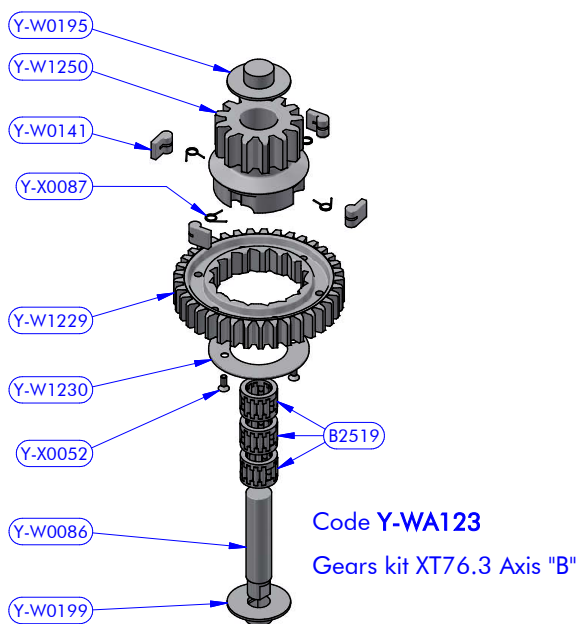

### Code Y-WA145

Drum XT76 AL Black with Thooted Crown Z58 AL + ST Disks

Y-WA145 PART LIST			
CODE	DESCRIPTION	MATERIAL	Q.TY
SFT002	Torlon ball	Torlon	67
Y-W0049	ST disk bush	Plastic	6
Y-W1224	ST central disk	Aluminium	1
Y-W1225	ST lower disk	Aluminium	1
Y-WA001	ST-spring assy	S.Steel	6
Y-WA116	Drum	Various	1
Y-X0054	Screw	S.Steel	1
Y-X0071	Screw	S.Steel	6
Y-X0072	S.steel washer	S.Steel	6

### Codice Y-WA127

XT76.3 - Base + Gears assy

Y-WA127 PART LIST			
CODE	DESCRIPTION	MATERIAL	Q.TY
Y-W0022	Pipe spacer	S.Steel	2
Y-W0023	Bearing track	Plastic / S.Steel	1
Y-W0514	Bearing track	Plastic / S.Steel	1
Y-W0520	Gear "A3"	Bronze	1
Y-W1247	Base	Aluminium	1
Y-W1249	Gear base	Aluminium	1
Y-WA084	3 speed fork lever kit	Various	1
Y-WA123	Gears kit	Various	1
Y-WA124	Axis "D" kit	Various	1
Y-WA125	Main shaft assy	Various	1
Y-WA126	Main shaft assy	Various	1
Y-X0069	Screw	S.Steel	6
Y-X0768	Screw	S.Steel	3

Code **Y-WA126**  
Main shaft assy XT76.3 (Upper)

Code **Y-WA125**  
Main shaft assy XT76.3 (Lower)

Code **Y-WA123**  
Gears kit XT76.3 Axis "B"

Y-WA123 PART LIST			
CODE	DESCRIPTION	MATERIAL	Q.TY
B2519	Roller bearing	Plastic / S.Steel	3
Y-W0086	Gear axis	S.Steel HR	1
Y-W0141	Pawl	S.Steel	4
Y-W0195	Gear upper washer	Plastic	1
Y-W0199	Gear lower washer	Plastic	1
Y-W1229	Gear "B1"	Bronze	1
Y-W1230	Gear ring	S.Steel	1
Y-W1250	Gear "B2"	Bronze	1
Y-X0052	Screw	S.Steel	2
Y-X0087	Torsion spring	S.Steel	4