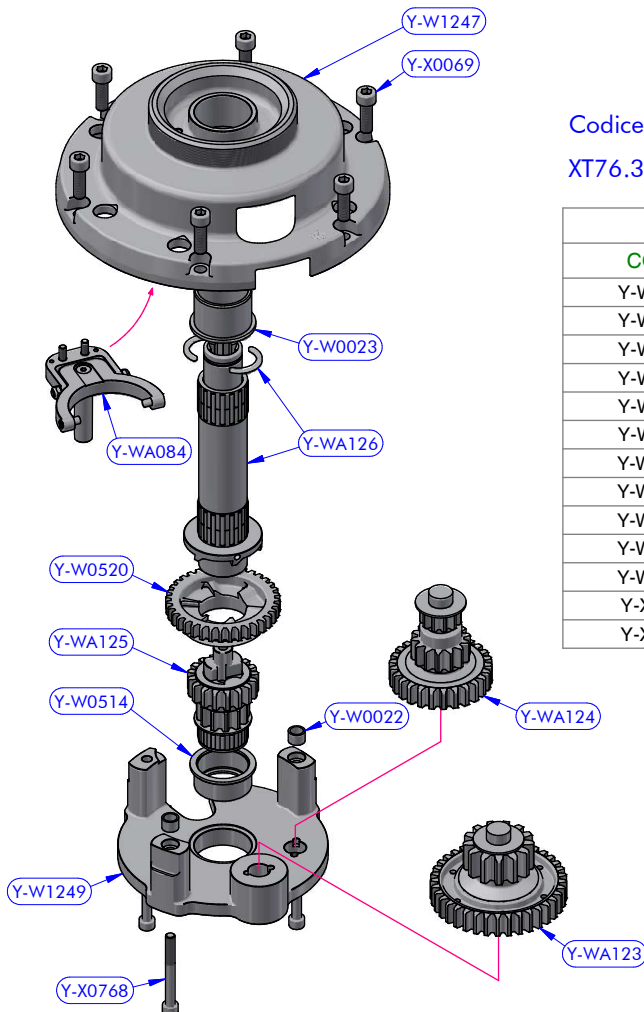

PART LIST			
CODE	DESCRIPTION	MATERIAL	Q.TY
B7035	Roller bearing	Plastic / S.Steel	1
B15639	Roller bearing	Plastic / S.Steel	1
Y-W0003	Upper cap	S.Steel	1
Y-W0006	Upper ring washer	Plastic	1
Y-W0143	ST plug	Plastic	5
Y-W0153	Shaft cap	POM-C	1
Y-W0480	Button	Aluminium	1
Y-W0721	Opening tool	S.Steel	1
Y-W1020	Cylinder pin	S.Steel	4
Y-W1217	Stem	Chromed brass	1
Y-W1226	ST upper disk	Aluminium	1
Y-W1235	Self-tailing arm	Aluminium	1
Y-W1237	Stripper	Plastic	1
Y-W1248	Skirt	Aluminium	1
Y-WA006	3 speed button kit	Various	1
Y-WA127	Base + Gears assy	Various	1
Y-WA145	Drum + ST disks assy	Various	1
Y-X0055	Screw	S.Steel	1

### Code Y-WA145

Drum XT76 AL Black with Thooted Crown Z58 AL + ST Disks

Y-WA145 PART LIST			
CODE	DESCRIPTION	MATERIAL	Q.TY
SFT002	Torlon ball	Torlon	67
Y-W0049	ST disk bush	Plastic	6
Y-W1224	ST central disk	Aluminium	1
Y-W1225	ST lower disk	Aluminium	1
Y-WA001	ST-spring assy	S.Steel	6
Y-WA116	Drum	Various	1
Y-X0054	Screw	S.Steel	1
Y-X0071	Screw	S.Steel	6
Y-X0072	S.steel washer	S.Steel	6

### Codice Y-WA127

XT76.3 - Base + Gears assy

Y-WA127 PART LIST			
CODE	DESCRIPTION	MATERIAL	Q.TY
Y-W0022	Pipe spacer	S.Steel	2
Y-W0023	Bearing track	Plastic / S.Steel	1
Y-W0514	Bearing track	Plastic / S.Steel	1
Y-W0520	Gear "A3"	Bronze	1
Y-W1247	Base	Aluminium	1
Y-W1249	Gear base	Aluminium	1
Y-WA084	3 speed fork lever kit	Various	1
Y-WA123	Gears kit	Various	1
Y-WA124	Axis "D" kit	Various	1
Y-WA125	Main shaft assy	Various	1
Y-WA126	Main shaft assy	Various	1
Y-X0069	Screw	S.Steel	6
Y-X0768	Screw	S.Steel	3

Y-WA124 PART LIST			
CODE	DESCRIPTION	MATERIAL	Q.TY
B2519	Roller bearing	Plastic / S.Steel	2
Y-W0032	Gear ring	S.Steel	1
Y-W0087	Gear axis	S.Steel HR	1
Y-W0088	Pipe spacer	POM-C	1
Y-W0141	Pawl	S.Steel	4
Y-W0195	Gear upper washer	Plastic	1
Y-W0199	Gear lower washer	Plastic	1
Y-W0524	Dual gear "D2 / D3"	Bronze	1
Y-W1231	Gear "D1"	Bronze	1
Y-X0052	Screw	S.Steel	2
Y-X0087	Torsion spring	S.Steel	4