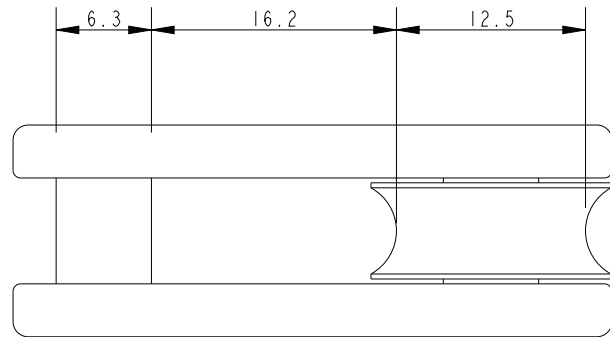

SCALE 2:1

Specification			
Sheave Size mm	Weight g	Length mm	Width mm
16	6	40	16

**DIMENSIONS FOR REFERENCE ONLY**  
 allenbrothers.co.uk  
 +44(0)1621 772477

Title	Description
<b>A-886-REF</b>	Snap-On 3 Piece Nylon Luff Block