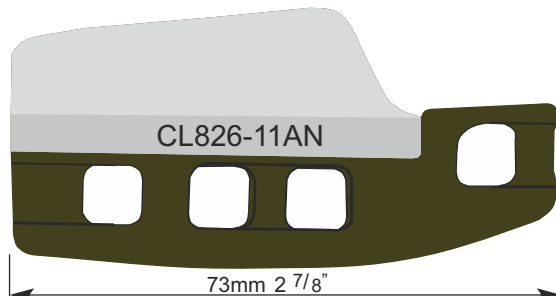

RIGGING and TECHNICAL INFORMATION

<p>CL266</p> <p>21.3mm 27/32"</p> <p>1-3mm \emptyset 3/64-1/8"</p> <p>0.74gms 0.03oz</p> <p>Max working load 10kg 22lbs</p> <p>✓ Glow in the dark</p> 	<p>CL260</p> <p>31mm 1 1/4"</p> <p>2-5mm \emptyset 1/16-3/16"</p> <p>2.2gms 0.08oz</p> <p>Max working load 30kg 66lbs</p> <p>✓ Glow in the dark</p> <p>✓ Holds shockcord</p>	<p>CL276</p> <p>47mm 1 7/8"</p> <p>3-6mm \emptyset 1/8-1/4"</p> <p>9.6gms 0.34oz</p> <p>Max working load using 6mm \emptyset (1/4") rope is 150kg 330lbs</p> <p>✓ Excellent value</p> <p>✓ Light weight</p> <p>✓ Use 5-6mm ropes for hammocks</p>	<p>CL271</p> <p>67mm 2 5/8"</p> <p>4-8mm \emptyset 5/32-5/16"</p> <p>28.0gms 0.98oz</p> <p>Max working load using 8mm \emptyset (5/16") rope is 150kg 330lbs</p> <p>✓ Holds larger hammock ropes</p>
--	--	--	---

Exterior grade Nylon, impact and UV resistant for hot deserts to arctic conditions.

4-6mm \emptyset
5/32-1/4"

23.0gms
0.80oz

Max working load using 6mm \emptyset (1/4") rope is 120kg 260lbs

Use above freezing.

Nylon cleat. Composite base.

✓ Easy to adjust along rope.

4-6mm \emptyset
5/32-1/4"

34.0gms
1.20ozs

Max working loads using 4mm \emptyset (5/32") rope is 70kg 150lbs. Using 5mm \emptyset (3/16") rope is 150kg 330lbs. Using 6mm \emptyset (1/4") rope is 180kg 400lbs