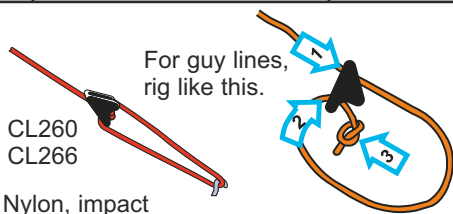

Cleats for Hammocks

A range of cleats for tensioning hammock support ropes, tarp support cords, guylines and shockcord tension cords.
Six sizes available for ropes up to 8mm (5/16").

CL266 and CL260, ideal for lightweight shelters using small diameter lines.

CL276 and CL271 are for hammocks and larger material or canvas structures. They can hold up to 150 Kg (300 lbs).

CL826-72 and CL826-11AN can hold loads from 70 Kg (150 lbs) up to 180 Kg (400 lbs).

Cleats for Hammocks

RIGGING and TECHNICAL INFORMATION

<p>CL266</p> <p>21.3mm 27/32"</p> <p>1-3mm \emptyset 3/64-1/8"</p> <p>0.74gms 0.03oz</p> <p>Max working load 10kg 22lbs</p> <p>✓ Glow in the dark</p> 	<p>CL260</p> <p>31mm 1 1/4"</p> <p>2-5mm \emptyset 1/16-3/16"</p> <p>2.2gms 0.08oz</p> <p>Max working load 30kg 66lbs</p> <p>✓ Glow in the dark</p> <p>✓ Holds shockcord</p>	<p>CL276</p> <p>47mm 1 7/8"</p> <p>3-6mm \emptyset 1/8-1/4"</p> <p>9.6gms 0.34oz</p> <p>Max working load using 6mm \emptyset (1/4") rope is 150kg 330lbs</p> <p>✓ Excellent value</p> <p>✓ Light weight</p> <p>✓ Use 5-6mm ropes for hammocks</p>	<p>CL271</p> <p>67mm 2 5/8"</p> <p>4-8mm \emptyset 5/32-5/16"</p> <p>28.0gms 0.98oz</p> <p>Max working load using 8mm \emptyset (5/16") rope is 150kg 330lbs</p> <p>✓ Holds larger hammock ropes</p>
--	--	--	---

Exterior grade Nylon, impact and UV resistant for hot deserts to arctic conditions.

4-6mm \emptyset
5/32-1/4"

23.0gms
0.80oz

Max working load using 6mm \emptyset (1/4") rope is 120kg 260lbs

Use above freezing.