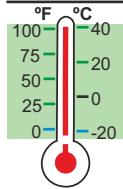

Cleats for Hammocks

A range of cleats for tensioning hammock support ropes, tarp support cords, guylines and shockcord tension cords.
Six sizes available for ropes up to 8mm (5/16").

CL266 and CL260, ideal for lightweight shelters using small diameter lines.

CL276 and CL271 are for hammocks and larger material or canvas structures. They can hold up to 150 Kg (300 lbs).

CL826-72 and CL826-11AN can hold loads from 70 Kg (150 lbs) up to 180 Kg (400 lbs).

Cleats for Hammocks

RIGGING and TECHNICAL INFORMATION

<p>CL266</p> <p>21.3mm 27/32"</p> <p>1-3mm \emptyset 3/64-1/8"</p> <p>0.74gms 0.03oz</p> <p>Max working load 10kg 22lbs</p> <p>✓ Glow in the dark</p> 	<p>CL260</p> <p>31mm 1 1/4"</p> <p>2-5mm \emptyset 1/16-3/16"</p> <p>2.2gms 0.08oz</p> <p>Max working load 30kg 66lbs</p> <p>✓ Glow in the dark</p> <p>✓ Holds shockcord</p>	<p>CL276</p> <p>47mm 1 7/8"</p> <p>3-6mm \emptyset 1/8-1/4"</p> <p>9.6gms 0.34oz</p> <p>Max working load using 6mm \emptyset (1/4") rope is 150kg 330lbs</p> <p>✓ Excellent value</p> <p>✓ Light weight</p> <p>✓ Use 5-6mm ropes for hammocks</p>	<p>CL271</p> <p>67mm 2 5/8"</p> <p>4-8mm \emptyset 5/32-5/16"</p> <p>28.0gms 0.98oz</p> <p>Max working load using 8mm \emptyset (5/16") rope is 150kg 330lbs</p> <p>✓ Holds larger hammock ropes</p>
--	--	--	---

Exterior grade Nylon, impact and UV resistant for hot deserts to arctic conditions.

4-6mm \emptyset
5/32-1/4"

23.0gms
0.80oz

Max working load using 6mm \emptyset (1/4") rope is 120kg 260lbs

Use above freezing.