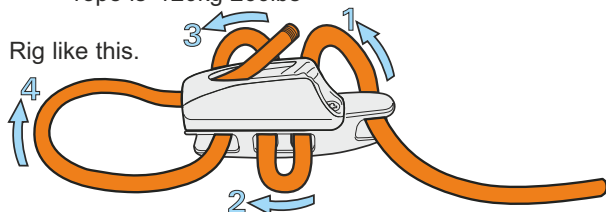

CL276 and CL271 are for hammocks and larger material or canvas structures. They can hold up to 150 Kg (300 lbs).

CL826-72 and CL826-11AN can hold loads from 70 Kg (150 lbs) up to 180 Kg (400 lbs).

Cleats for Hammocks

RIGGING and TECHNICAL INFORMATION

<p>CL266</p> <p>21.3mm 27/32"</p> <p>1-3mm \emptyset 3/64-1/8"</p> <p>0.74gms 0.03oz</p> <p>Max working load 10kg 22lbs</p> <p>✓ Glow in the dark</p> 	<p>CL260</p> <p>31mm 1 1/4"</p> <p>2-5mm \emptyset 1/16-3/16"</p> <p>2.2gms 0.08oz</p> <p>Max working load 30kg 66lbs</p> <p>✓ Glow in the dark</p> <p>✓ Holds shockcord</p>	<p>CL276</p> <p>47mm 1 7/8"</p> <p>3-6mm \emptyset 1/8-1/4"</p> <p>9.6gms 0.34oz</p> <p>Max working load using 6mm \emptyset (1/4") rope is 150kg 330lbs</p> <p>✓ Excellent value</p> <p>✓ Light weight</p> <p>✓ Use 5-6mm ropes for hammocks</p>	<p>CL271</p> <p>67mm 2 5/8"</p> <p>4-8mm \emptyset 5/32-5/16"</p> <p>28.0gms 0.98oz</p> <p>Max working load using 8mm \emptyset (5/16") rope is 150kg 330lbs</p> <p>✓ Holds larger hammock ropes</p>
--	--	--	---

Exterior grade Nylon, impact and UV resistant for hot deserts to arctic conditions.

4-6mm \emptyset
5/32-1/4"

23.0gms
0.80oz

Max working load using 6mm \emptyset (1/4") rope is 120kg 260lbs

Use above freezing.

Nylon cleat. Composite base.

✓ Easy to adjust along rope.

4-6mm \emptyset
5/32-1/4"

34.0gms
1.20ozs

Max working loads using 4mm \emptyset (5/32") rope is 70kg 150lbs. Using 5mm \emptyset (3/16") rope is 150kg 330lbs. Using 6mm \emptyset (1/4") rope is 180kg 400lbs