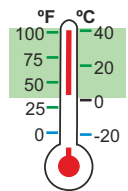

CL276 and CL271 are for hammocks and larger material or canvas structures. They can hold up to 150 Kg (300 lbs).

CL826-72 and CL826-11AN can hold loads from 70 Kg (150 lbs) up to 180 Kg (400 lbs).

Cleats for Hammocks

RIGGING and TECHNICAL INFORMATION

<p>CL266</p> <p>21.3mm 27/32"</p> <p>1-3mm \emptyset 3/64-1/8"</p> <p>0.74gms 0.03oz</p> <p>Max working load 10kg 22lbs</p> <p>✓ Glow in the dark</p> 	<p>CL260</p> <p>31mm 1 1/4"</p> <p>2-5mm \emptyset 1/16-3/16"</p> <p>2.2gms 0.08oz</p> <p>Max working load 30kg 66lbs</p> <p>✓ Glow in the dark</p> <p>✓ Holds shockcord</p>	<p>CL276</p> <p>47mm 1 7/8"</p> <p>3-6mm \emptyset 1/8-1/4"</p> <p>9.6gms 0.34oz</p> <p>Max working load using 6mm \emptyset (1/4") rope is 150kg 330lbs</p> <p>✓ Excellent value</p> <p>✓ Light weight</p> <p>✓ Use 5-6mm ropes for hammocks</p>	<p>CL271</p> <p>67mm 2 5/8"</p> <p>4-8mm \emptyset 5/32-5/16"</p> <p>28.0gms 0.98oz</p> <p>Max working load using 8mm \emptyset (5/16") rope is 150kg 330lbs</p> <p>✓ Holds larger hammock ropes</p>
--	--	--	---

Exterior grade Nylon, impact and UV resistant for hot deserts to arctic conditions.

4-6mm \emptyset
5/32-1/4"

23.0gms
0.80oz

Max working load using 6mm \emptyset (1/4") rope is 120kg 260lbs

Use above freezing.

Nylon cleat. Composite base.

✓ Easy to adjust along rope.

4-6mm \emptyset
5/32-1/4"

34.0gms
1.20ozs

Max working loads using 4mm \emptyset (5/32") rope is 70kg 150lbs. Using 5mm \emptyset (3/16") rope is 150kg 330lbs. Using 6mm \emptyset (1/4") rope is 180kg 400lbs