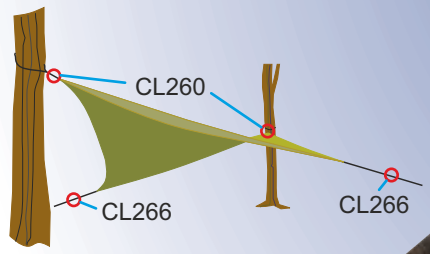

Cleats for Hammocks

A range of cleats for tensioning hammock support ropes, tarp support cords, guylines and shockcord tension cords.
Six sizes available for ropes up to 8mm (5/16").

CL266 and CL260, ideal for lightweight shelters using small diameter lines.

CL276 and CL271 are for hammocks and larger material or canvas structures. They can hold up to 150 Kg (300 lbs).

CL826-72 and CL826-11AN can hold loads from 70 Kg (150 lbs) up to 180 Kg (400 lbs).

Cleats for Hammocks

RIGGING and TECHNICAL INFORMATION

<p>CL266</p> <p>21.3mm 27/32"</p> <p>1-3mm \emptyset 3/64-1/8"</p> <p>0.74gms 0.03oz</p> <p>Max working load 10kg 22lbs</p> <p>✓ Glow in the dark</p> 	<p>CL260</p> <p>31mm 1 1/4"</p> <p>2-5mm \emptyset 1/16-3/16"</p> <p>2.2gms 0.08oz</p> <p>Max working load 30kg 66lbs</p> <p>✓ Glow in the dark</p> <p>✓ Holds shockcord</p>	<p>CL276</p> <p>47mm 1 7/8"</p> <p>3-6mm \emptyset 1/8-1/4"</p> <p>9.6gms 0.34oz</p> <p>Max working load using 6mm \emptyset (1/4") rope is 150kg 330lbs</p> <p>✓ Excellent value</p> <p>✓ Light weight</p> <p>✓ Use 5-6mm ropes for hammocks</p>	<p>CL271</p> <p>67mm 2 5/8"</p> <p>4-8mm \emptyset 5/32-5/16"</p> <p>28.0gms 0.98oz</p> <p>Max working load using 8mm \emptyset (5/16") rope is 150kg 330lbs</p> <p>✓ Holds larger hammock ropes</p>
--	--	--	---

Exterior grade Nylon, impact and UV resistant for hot deserts to arctic conditions.

4-6mm \emptyset
5/32-1/4"

23.0gms
0.80oz

Max working load using 6mm \emptyset (1/4") rope is 120kg 260lbs

Use above freezing.