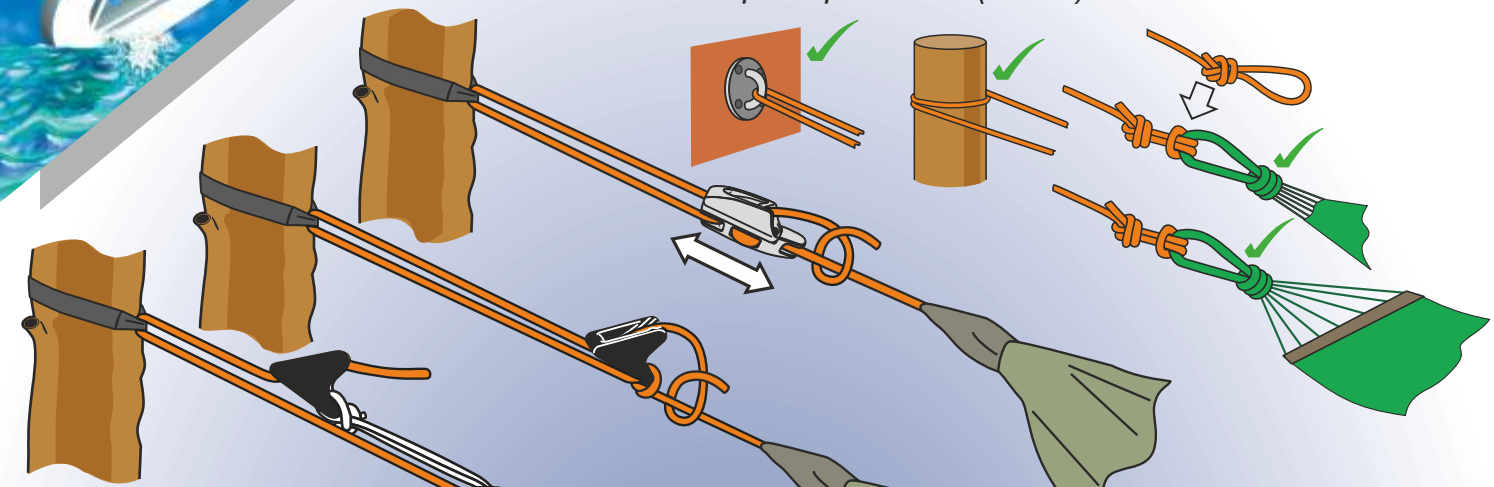

Cleats for Hammocks

A range of cleats for tensioning hammock support ropes, tarp support cords, guylines and shockcord tension cords.
Six sizes available for ropes up to 8mm (5/16").

CL266 and CL260, ideal for lightweight shelters using small diameter lines.

RIGGING and TECHNICAL INFORMATION

<p>CL266</p> <p>21.3mm 27/32"</p> <p>1-3mm \emptyset 3/64-1/8"</p> <p>0.74gms 0.03oz</p> <p>Max working load 10kg 22lbs</p> <p>✓ Glow in the dark</p> 	<p>CL260</p> <p>31mm 1 1/4"</p> <p>2-5mm \emptyset 1/16-3/16"</p> <p>2.2gms 0.08oz</p> <p>Max working load 30kg 66lbs</p> <p>✓ Glow in the dark</p> <p>✓ Holds shockcord</p>	<p>CL276</p> <p>47mm 1 7/8"</p> <p>3-6mm \emptyset 1/8-1/4"</p> <p>9.6gms 0.34oz</p> <p>Max working load using 6mm \emptyset (1/4") rope is 150kg 330lbs</p> <p>✓ Excellent value</p> <p>✓ Light weight</p> <p>✓ Use 5-6mm ropes for hammocks</p>	<p>CL271</p> <p>67mm 2 5/8"</p> <p>4-8mm \emptyset 5/32-5/16"</p> <p>28.0gms 0.98oz</p> <p>Max working load using 8mm \emptyset (5/16") rope is 150kg 330lbs</p> <p>✓ Holds larger hammock ropes</p>
--	--	--	---

Exterior grade Nylon, impact and UV resistant for hot deserts to arctic conditions.

4-6mm \emptyset
5/32-1/4"

23.0gms
0.80oz

Max working load using 6mm \emptyset (1/4") rope is 120kg 260lbs

Use above freezing.

Nylon cleat. Composite base.

✓ Easy to adjust along rope.

4-6mm \emptyset
5/32-1/4"

34.0gms
1.20ozs

Max working loads using 4mm \emptyset (5/32") rope is 70kg 150lbs. Using 5mm \emptyset (3/16") rope is 150kg 330lbs. Using 6mm \emptyset (1/4") rope is 180kg 400lbs