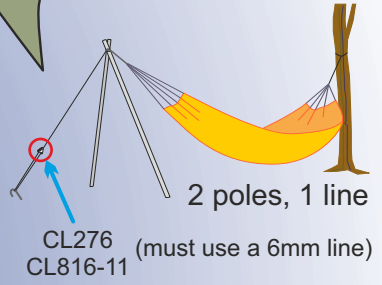

Cleats for Hammocks

A range of cleats for tensioning hammock support ropes, tarp support cords, guylines and shockcord tension cords.
Six sizes available for ropes up to 8mm (5/16").

CL266 and CL260, ideal for lightweight shelters using small diameter lines.

RIGGING and TECHNICAL INFORMATION

<p>CL266</p> <p>21.3mm 27/32"</p> <p>1-3mm \emptyset 3/64-1/8"</p> <p>0.74gms 0.03oz</p> <p>Max working load 10kg 22lbs</p> <p>✓ Glow in the dark</p> 	<p>CL260</p> <p>31mm 1 1/4"</p> <p>2-5mm \emptyset 1/16-3/16"</p> <p>2.2gms 0.08oz</p> <p>Max working load 30kg 66lbs</p> <p>✓ Glow in the dark</p> <p>✓ Holds shockcord</p>	<p>CL276</p> <p>47mm 1 7/8"</p> <p>3-6mm \emptyset 1/8-1/4"</p> <p>9.6gms 0.34oz</p> <p>Max working load using 6mm \emptyset (1/4") rope is 150kg 330lbs</p> <p>✓ Excellent value</p> <p>✓ Light weight</p> <p>✓ Use 5-6mm ropes for hammocks</p>	<p>CL271</p> <p>67mm 2 5/8"</p> <p>4-8mm \emptyset 5/32-5/16"</p> <p>28.0gms 0.98oz</p> <p>Max working load using 8mm \emptyset (5/16") rope is 150kg 330lbs</p> <p>✓ Holds larger hammock ropes</p>
--	--	--	---

Exterior grade Nylon, impact and UV resistant for hot deserts to arctic conditions.

4-6mm \emptyset
5/32-1/4"

23.0gms
0.80oz

Max working load using 6mm \emptyset (1/4") rope is 120kg 260lbs

Use above freezing.

Nylon cleat. Composite base.

✓ Easy to adjust along rope.

4-6mm \emptyset
5/32-1/4"

34.0gms
1.20ozs

Max working loads using 4mm \emptyset (5/32") rope is 70kg 150lbs. Using 5mm \emptyset (3/16") rope is 150kg 330lbs. Using 6mm \emptyset (1/4") rope is 180kg 400lbs