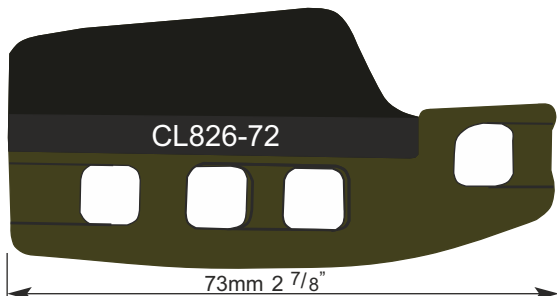

Cleats for Hammocks

A range of cleats for tensioning hammock support ropes, tarp support cords, guylines and shockcord tension cords.
Six sizes available for ropes up to 8mm (5/16").

CL266 and CL260, ideal for lightweight shelters using small diameter lines.

CL276 and CL271 are for hammocks and larger material or canvas structures. They can hold up to 150 Kg (300 lbs).

CL826-72 and CL826-11AN can hold loads from 70 Kg (150 lbs) up to 180 Kg (400 lbs).

Cleats for Hammocks

RIGGING and TECHNICAL INFORMATION

<p>CL266</p> <p>21.3mm 27/32"</p> <p>1-3mm \emptyset 3/64-1/8"</p> <p>0.74gms 0.03oz</p> <p>Max working load 10kg 22lbs</p> <p>✓ Glow in the dark</p> 	<p>CL260</p> <p>31mm 1 1/4"</p> <p>2-5mm \emptyset 1/16-3/16"</p> <p>2.2gms 0.08oz</p> <p>Max working load 30kg 66lbs</p> <p>✓ Glow in the dark</p> <p>✓ Holds shockcord</p>	<p>CL276</p> <p>47mm 1 7/8"</p> <p>3-6mm \emptyset 1/8-1/4"</p> <p>9.6gms 0.34oz</p> <p>Max working load using 6mm \emptyset (1/4") rope is 150kg 330lbs</p> <p>✓ Excellent value</p> <p>✓ Light weight</p> <p>✓ Use 5-6mm ropes for hammocks</p>	<p>CL271</p> <p>67mm 2 5/8"</p> <p>4-8mm \emptyset 5/32-5/16"</p> <p>28.0gms 0.98oz</p> <p>Max working load using 8mm \emptyset (5/16") rope is 150kg 330lbs</p> <p>✓ Holds larger hammock ropes</p>
--	--	--	---

Exterior grade Nylon, impact and UV resistant for hot deserts to arctic conditions.

4-6mm \emptyset
5/32-1/4"

23.0gms
0.80oz

Max working load using 6mm \emptyset (1/4") rope is 120kg 260lbs

Use above freezing.