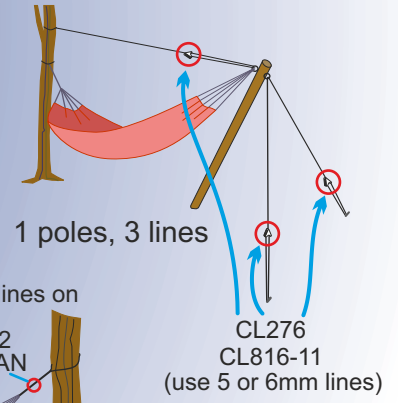

Cleats for Hammocks

A range of cleats for tensioning hammock support ropes, tarp support cords, guylines and shockcord tension cords.
Six sizes available for ropes up to 8mm (5/16").

CL266 and CL260, ideal for lightweight shelters using small diameter lines.

RIGGING and TECHNICAL INFORMATION

<p>CL266</p> <p>21.3mm 27/32"</p> <p>1-3mm \emptyset 3/64-1/8"</p> <p>0.74gms 0.03oz</p> <p>Max working load 10kg 22lbs</p> <p>✓ Glow in the dark</p> 	<p>CL260</p> <p>31mm 1 1/4"</p> <p>2-5mm \emptyset 1/16-3/16"</p> <p>2.2gms 0.08oz</p> <p>Max working load 30kg 66lbs</p> <p>✓ Glow in the dark</p> <p>✓ Holds shockcord</p>	<p>CL276</p> <p>47mm 1 7/8"</p> <p>3-6mm \emptyset 1/8-1/4"</p> <p>9.6gms 0.34oz</p> <p>Max working load using 6mm \emptyset (1/4") rope is 150kg 330lbs</p> <p>✓ Excellent value</p> <p>✓ Light weight</p> <p>✓ Use 5-6mm ropes for hammocks</p>	<p>CL271</p> <p>67mm 2 5/8"</p> <p>4-8mm \emptyset 5/32-5/16"</p> <p>28.0gms 0.98oz</p> <p>Max working load using 8mm \emptyset (5/16") rope is 150kg 330lbs</p> <p>✓ Holds larger hammock ropes</p>
--	--	--	---

Exterior grade Nylon, impact and UV resistant for hot deserts to arctic conditions.

4-6mm \emptyset
5/32-1/4"

23.0gms
0.80oz

Max working load using 6mm \emptyset (1/4") rope is 120kg 260lbs

Use above freezing.

Nylon cleat. Composite base.

✓ Easy to adjust along rope.

4-6mm \emptyset
5/32-1/4"

34.0gms
1.20ozs

Max working loads using 4mm \emptyset (5/32") rope is 70kg 150lbs. Using 5mm \emptyset (3/16") rope is 150kg 330lbs. Using 6mm \emptyset (1/4") rope is 180kg 400lbs