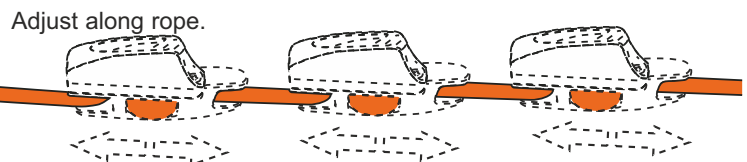

Exterior grade Nylon, impact and UV resistant for hot deserts to arctic conditions.

4-6mm \emptyset
5/32-1/4"

23.0gms
0.80oz

Max working load using 6mm \emptyset (1/4") rope is 120kg 260lbs

Use above freezing.

Nylon cleat. Composite base.

✓ Easy to adjust along rope.

4-6mm \emptyset
5/32-1/4"

34.0gms
1.20ozs

Max working loads using 4mm \emptyset (5/32") rope is 70kg 150lbs. Using 5mm \emptyset (3/16") rope is 150kg 330lbs. Using 6mm \emptyset (1/4") rope is 180kg 400lbs

Alloy cleat. Composite base.

✓ Alloy cleat - ultimate strength.

✓ Easy to adjust along rope.