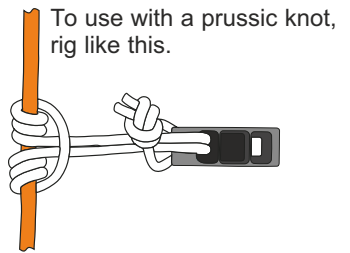

Cleats for Hammocks

A range of cleats for tensioning hammock support ropes, tarp support cords, guylines and shockcord tension cords.
Six sizes available for ropes up to 8mm (5/16").

CL266 and CL260, ideal for lightweight shelters using small diameter lines.

CL276 and CL271 are for hammocks and larger material or canvas structures. They can hold up to 150 Kg (300 lbs).

CL826-72 and CL826-11AN can hold loads from 70 Kg (150 lbs) up to 180 Kg (400 lbs).

Cleats for Hammocks

RIGGING and TECHNICAL INFORMATION

<p>CL266</p> <p>21.3mm 27/32"</p> <p>1-3mm \emptyset 3/64-1/8"</p> <p>0.74gms 0.03oz</p> <p>Max working load 10kg 22lbs</p> <p>✓ Glow in the dark</p> 	<p>CL260</p> <p>31mm 1 1/4"</p> <p>2-5mm \emptyset 1/16-3/16"</p> <p>2.2gms 0.08oz</p> <p>Max working load 30kg 66lbs</p> <p>✓ Glow in the dark</p> <p>✓ Holds shockcord</p>	<p>CL276</p> <p>47mm 1 7/8"</p> <p>3-6mm \emptyset 1/8-1/4"</p> <p>9.6gms 0.34oz</p> <p>Max working load using 6mm \emptyset (1/4") rope is 150kg 330lbs</p> <p>✓ Excellent value</p> <p>✓ Light weight</p> <p>✓ Use 5-6mm ropes for hammocks</p>	<p>CL271</p> <p>67mm 2 5/8"</p> <p>4-8mm \emptyset 5/32-5/16"</p> <p>28.0gms 0.98oz</p> <p>Max working load using 8mm \emptyset (5/16") rope is 150kg 330lbs</p> <p>✓ Holds larger hammock ropes</p>
--	--	--	---

Exterior grade Nylon, impact and UV resistant for hot deserts to arctic conditions.

4-6mm \emptyset
5/32-1/4"

23.0gms
0.80oz

Max working load using 6mm \emptyset (1/4") rope is 120kg 260lbs

Use above freezing.