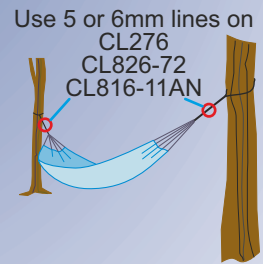

Cleats for Hammocks

A range of cleats for tensioning hammock support ropes, tarp support cords, guylines and shockcord tension cords.
Six sizes available for ropes up to 8mm (5/16").

CL266 and CL260, ideal for lightweight shelters using small diameter lines.

CL276 and CL271 are for hammocks and larger material or canvas structures. They can hold up to 150 Kg (300 lbs).

CL826-72 and CL826-11AN can hold loads from 70 Kg (150 lbs) up to 180 Kg (400 lbs).

Cleats for Hammocks

RIGGING and TECHNICAL INFORMATION

<p>CL266</p> <p>21.3mm 27/32"</p> <p>1-3mm \emptyset 3/64-1/8"</p> <p>0.74gms 0.03oz</p> <p>Max working load 10kg 22lbs</p> <p>✓ Glow in the dark</p> 	<p>CL260</p> <p>31mm 1 1/4"</p> <p>2-5mm \emptyset 1/16-3/16"</p> <p>2.2gms 0.08oz</p> <p>Max working load 30kg 66lbs</p> <p>✓ Glow in the dark</p> <p>✓ Holds shockcord</p>	<p>CL276</p> <p>47mm 1 7/8"</p> <p>3-6mm \emptyset 1/8-1/4"</p> <p>9.6gms 0.34oz</p> <p>Max working load using 6mm \emptyset (1/4") rope is 150kg 330lbs</p> <p>✓ Excellent value</p> <p>✓ Light weight</p> <p>✓ Use 5-6mm ropes for hammocks</p>	<p>CL271</p> <p>67mm 2 5/8"</p> <p>4-8mm \emptyset 5/32-5/16"</p> <p>28.0gms 0.98oz</p> <p>Max working load using 8mm \emptyset (5/16") rope is 150kg 330lbs</p> <p>✓ Holds larger hammock ropes</p>
--	--	--	---

Exterior grade Nylon, impact and UV resistant for hot deserts to arctic conditions.

4-6mm \emptyset
5/32-1/4"

23.0gms
0.80oz

Max working load using 6mm \emptyset (1/4") rope is 120kg 260lbs

Use above freezing.