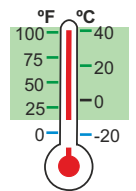

Exterior grade Nylon, impact and UV resistant for hot deserts to arctic conditions.

4-6mm \emptyset
5/32-1/4"

23.0gms
0.80oz

Max working load using 6mm \emptyset (1/4") rope is 120kg 260lbs

Use above freezing.

Nylon cleat. Composite base.

✓ Easy to adjust along rope.

4-6mm \emptyset
5/32-1/4"

34.0gms
1.20ozs

Max working loads using 4mm \emptyset (5/32") rope is 70kg 150lbs. Using 5mm \emptyset (3/16") rope is 150kg 330lbs. Using 6mm \emptyset (1/4") rope is 180kg 400lbs