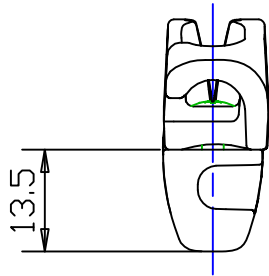

$\varnothing 3-4\text{MM}$
 $1/8''-5/32''$

Section 'A-A'

Clamcleat®
 Rope cleats
 Clamcleats Limited
 Watchmead
 Welwyn Garden City
 Hertfordshire AL7 1AP
 England
 Telephone +44 (0)1707 330101
 Fax +44 (0)1707 321269
 Email sales@clamcleat.com
 www.clamcleat.com

Scale 1:1
 All dimensions in mm.

Issue: 1	Mar 2010
ID828-77.dwg	
Material: Aluminium & Nylon	
Installation Drawing for:- CL828-77 Aero Base with CL277 cleat	