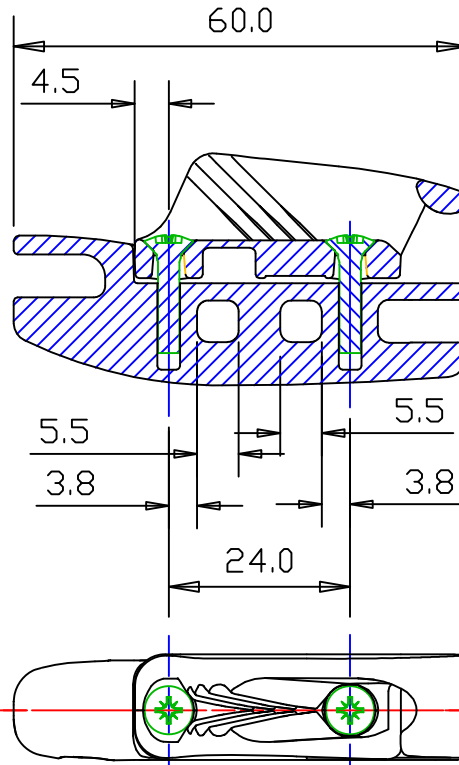

$\varnothing 3-4\text{MM}$
 $1/8''-5/32''$

Section 'A-A'

Clamcleat®
 Rope cleats
 Clamcleats Limited
 Watchmead
 Welwyn Garden City
 Hertfordshire AL7 1AP
 England
 Telephone +44 (0)1707 330101
 Fax +44 (0)1707 321269
 Email sales@clamcleat.com
 www.clamcleat.com

Scale 1:1
 All dimensions in mm.

Issue: 1	Mar 2010
ID828-77.dwg	
Material: Aluminium & Nylon	
Installation Drawing for:- CL828-77 Aero Base with CL277 cleat	