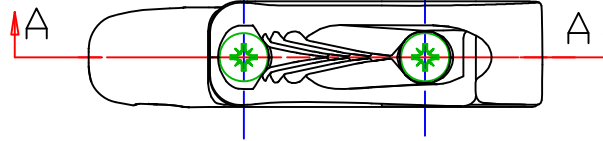

$\varnothing 3-4\text{MM}$
 $1/8''-5/32''$

Section 'A-A'

Clamcleat®
 Rope cleats
 Clamcleats Limited
 Watchmead
 Welwyn Garden City
 Hertfordshire AL7 1AP
 England
 Telephone +44 (0)1707 330101
 Fax +44 (0)1707 321269
 Email sales@clamcleat.com
 www.clamcleat.com

Scale 1:1
 All dimensions in mm.

Issue: 1	Mar 2010
ID828-77.dwg	
Material: Aluminium & Nylon	
Installation Drawing for:- CL828-77 Aero Base with CL277 cleat	