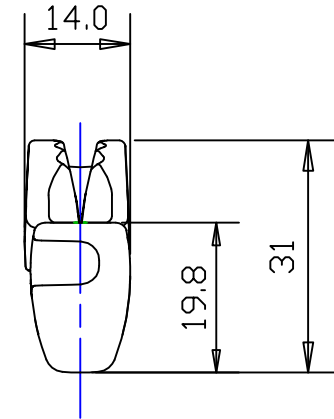

$\varnothing 3-4\text{MM}$
 $1/8''-5/32''$

Section 'A-A'

Clamcleat®
 Rope cleats
 Clamcleats Limited
 Watchmead
 Welwyn Garden City
 Hertfordshire AL7 1AP
 England
 Telephone +44 (0)1707 330101
 Fax +44 (0)1707 321269
 Email sales@clamcleat.com
 www.clamcleat.com

Scale 1:1
 All dimensions in mm.

Issue: 1	Mar 2010
ID828-77.dwg	
Material: Aluminium & Nylon	
Installation Drawing for:- CL828-77 Aero Base with CL277 cleat	