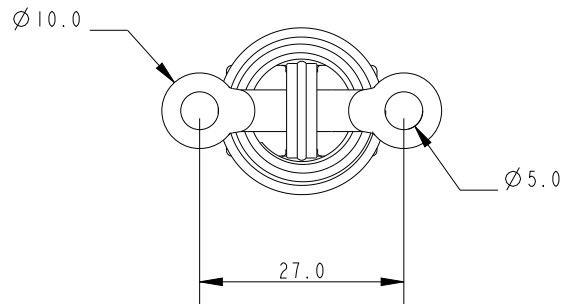

SCALE 1:1

SCALE 2:1

DIMENSIONS FOR REFERENCE ONLY
 allenbrothers.co.uk
 +44(0)1621 772477

Specification

Length mm	Line Diameter mm	Breaking Load kg	MWL kg	Weight g	Bearing Detail
43	6	540	115	15.4	Stainless Steel Ball

Title	Description
A2020LZ-REF	Stand Up Fixed