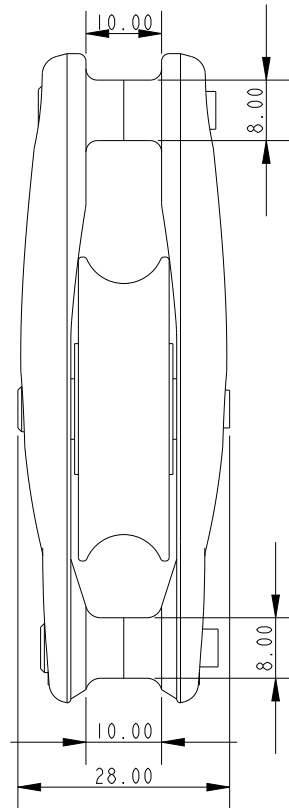

SCALE 1:1

SCALE 1:1

DIMENSIONS FOR REFERENCE ONLY
allenbrothers.co.uk
+44(0)1621 772477

Specification

Sheave Diameter mm	Length mm	Max Line Diameter mm	Breaking Load kg	Max Working Load kg	Weight g	Bearing Detail
38	86	10	300	155	55	Stainless Steel

Title	Description
A-378BB-REF	Single Ball Bearing With Becket