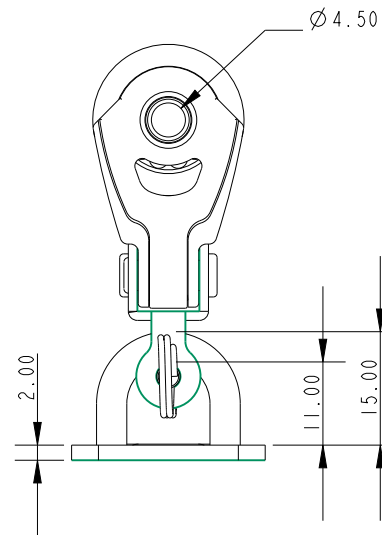

SCALE 1:1

SCALE 1:1

Specification

Length mm	Max Line Diameter mm	Shackle Pin mm	Breaking Load kg	MWL kg	Weight g	Fixing Hole Centres mm
51	6	4	350	115	50	25

DIMENSIONS FOR REFERENCE ONLY
 allenbrothers.co.uk
 +44(0)1621 772477

Title	Description
A5849-REF	Deck Mounting Plate With 2 A2021F