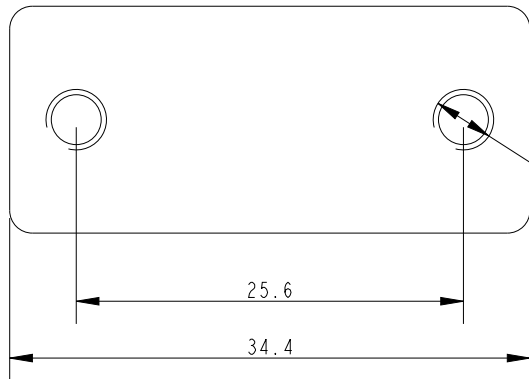

SCALE 2:1

SCALE 2:1

M4x0.7 6.0mm Depth

Specification			
Inside Dia mm	Fixing Hole Size mm	Fixing Hole Centres mm	Weight g
24 x 12	4	25.6	14

DIMENSIONS FOR REFERENCE ONLY
 allenbrothers.co.uk
 +44(0)1621 772477

Title	Description
A5052-4-REF	Keelboat Fairlead