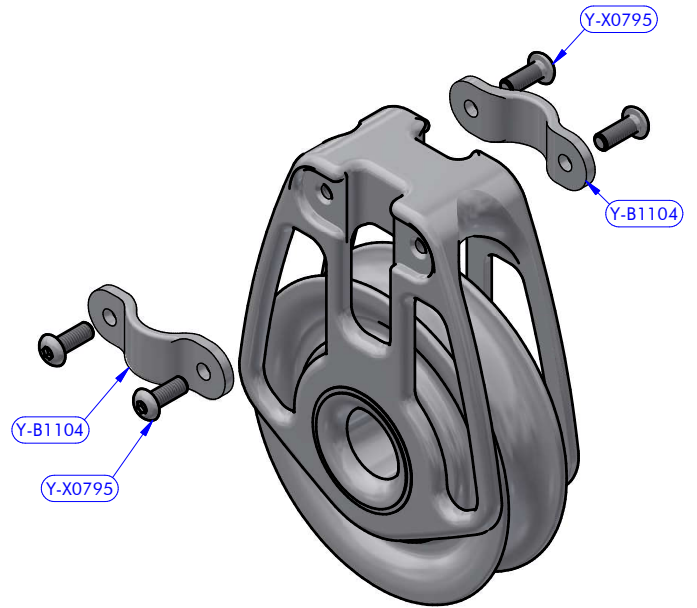

LS1060

LL1060

PART LIST LS1060

CODE	DESCRIPTION	MATERIAL	Q.TY
LL1060	Size 60	Various	1
LS2060	Without cover	Various	1
Y-B1135	Spacer	Plastic	1

PART LIST LL1060

CODE	DESCRIPTION	MATERIAL	Q.TY
06016M	Resin	Various	1
Y-B0906	Pipe spacer	S.Steel	1
Y-B1104	Bridge	Aluminium	2
Y-X0795	Screw	S.Steel	4