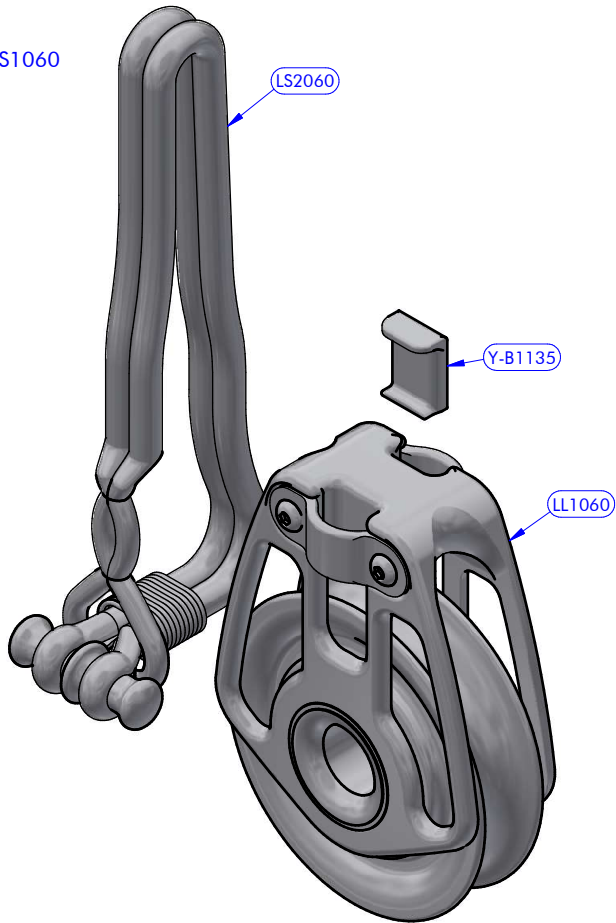

LS1060

LL1060

PART LIST LS1060

CODE	DESCRIPTION	MATERIAL	Q.TY
LL1060	Size 60	Various	1
LS2060	Without cover	Various	1
Y-B1135	Spacer	Plastic	1

PART LIST LL1060

CODE	DESCRIPTION	MATERIAL	Q.TY
06016M	Resin	Various	1
Y-B0906	Pipe spacer	S.Steel	1
Y-B1104	Bridge	Aluminium	2
Y-X0795	Screw	S.Steel	4