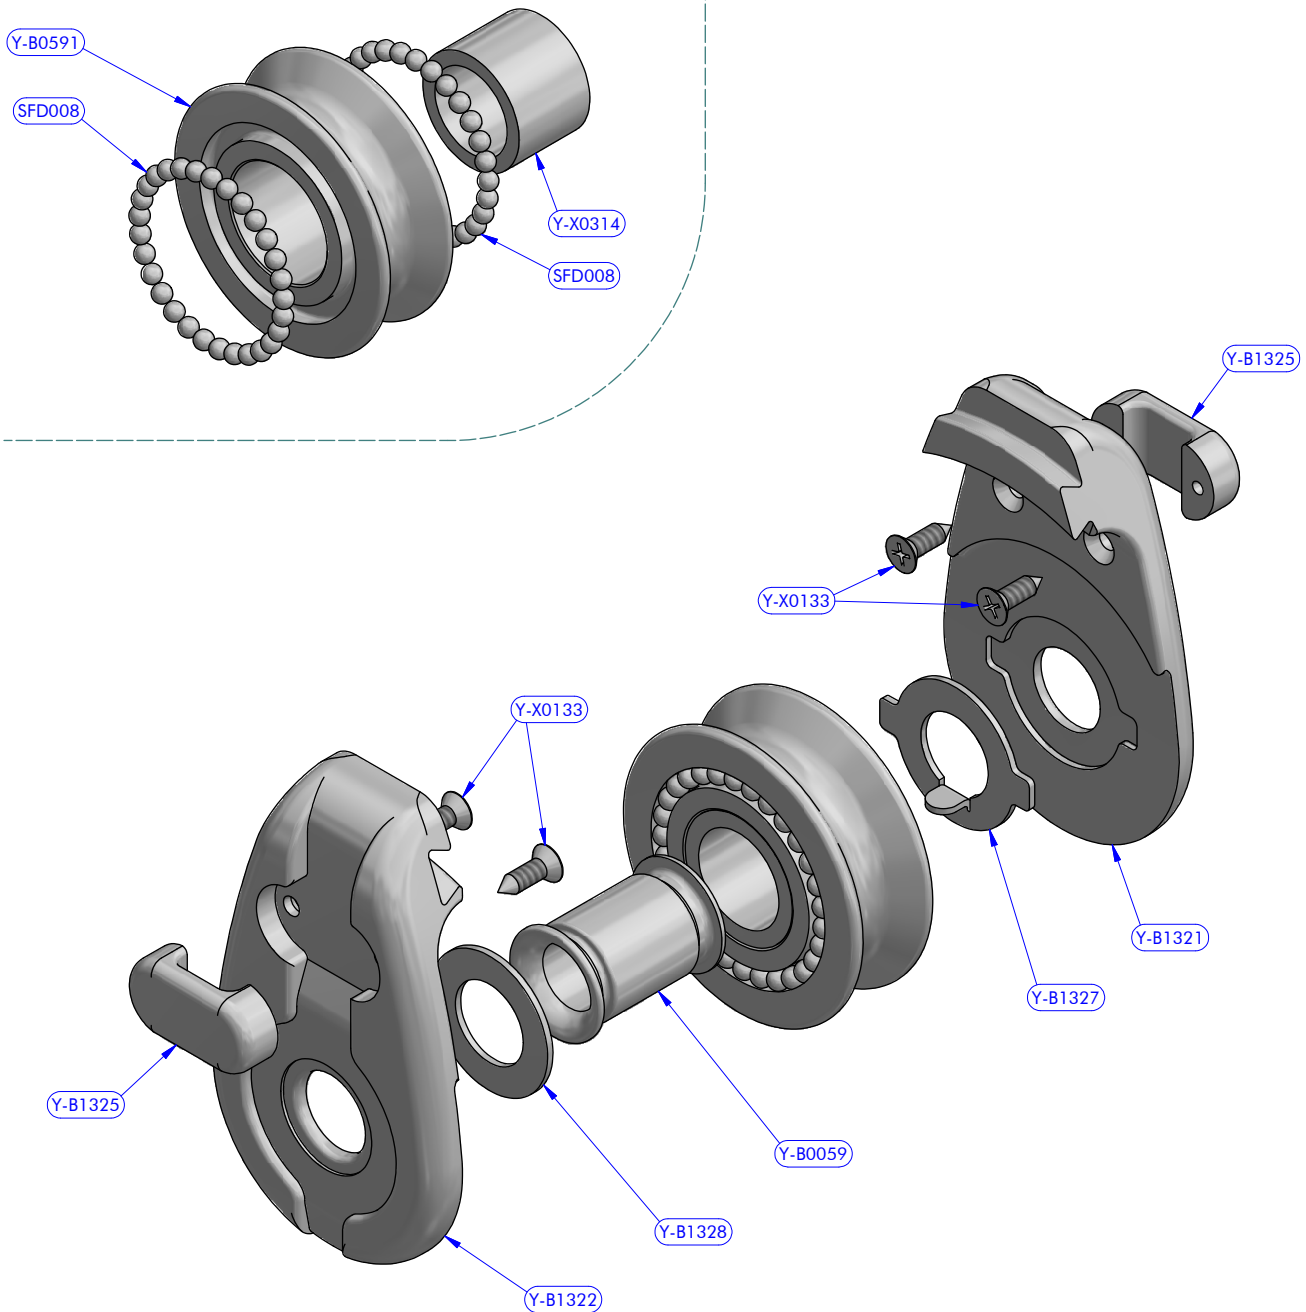

Sheave mod. 04316/M

PART LIST

CODE	DESCRIPTION	MATERIAL	Q.TY
SFD008	Delrin ball 1/8"	Plastic	58
Y-B0059	Pipe spacer	S.Steel	1
Y-B0591	Sheave body	Mekton	1
Y-B1321	Right cheekplate	Plastic	1
Y-B1322	Left cheekplate	Plastic	1
Y-B1325	Cord guide	Plastic	2
Y-B1327	Special washer	S.Steel	1
Y-B1328	Washer	S.Steel	1
Y-X0133	Self-tapping screw	S.Steel	4
Y-X0314	C.F. main bushing	Composite Fibre	1