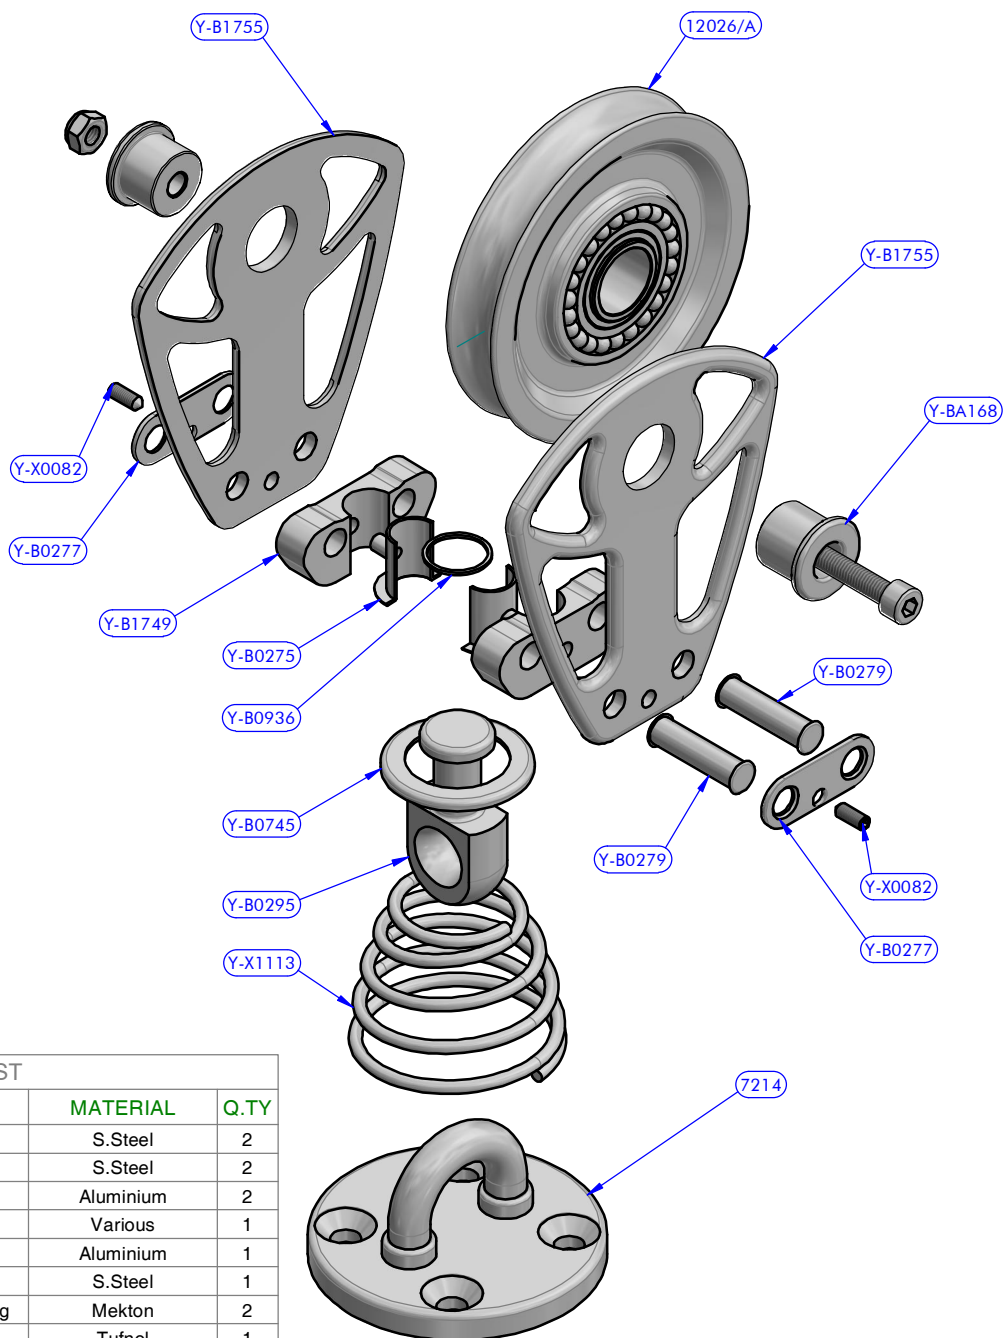

Cod.Y-BA168  
Caps kit

Cod.12026/A  
Sheave

Cod.7214  
Padeye

PART LIST

CODE	DESCRIPTION	MATERIAL	Q.TY
Y-B0277	Plate	S.Steel	2
Y-B0279	Rivet	S.Steel	2
Y-B1755	Cheekplate	Aluminium	2
Y-BA168	Caps kit	Various	1
12026/A	Sheave	Aluminium	1
Y-B0295	Eye	S.Steel	1
Y-B0275	Swivel head bushing	Mekton	2
Y-B0936	Washer	Tufnol	1
7214	Padeye	S.Steel	1
Y-X1113	Spring	S.Steel	1
Y-B0745	Spring plate	S.Steel	1
Y-X0082	Set screw	S.Steel	2
Y-B1749	Spacer	Aluminium	2

**antal**

CF Series

Single block

FAMILY

ARTICLE

**812.124**

30/11/2020

00

DATE 120 - CF -

REV.

Exploded view

MODEL CODE

Bozzello singolo

/

DWG N. su golfare

PG.