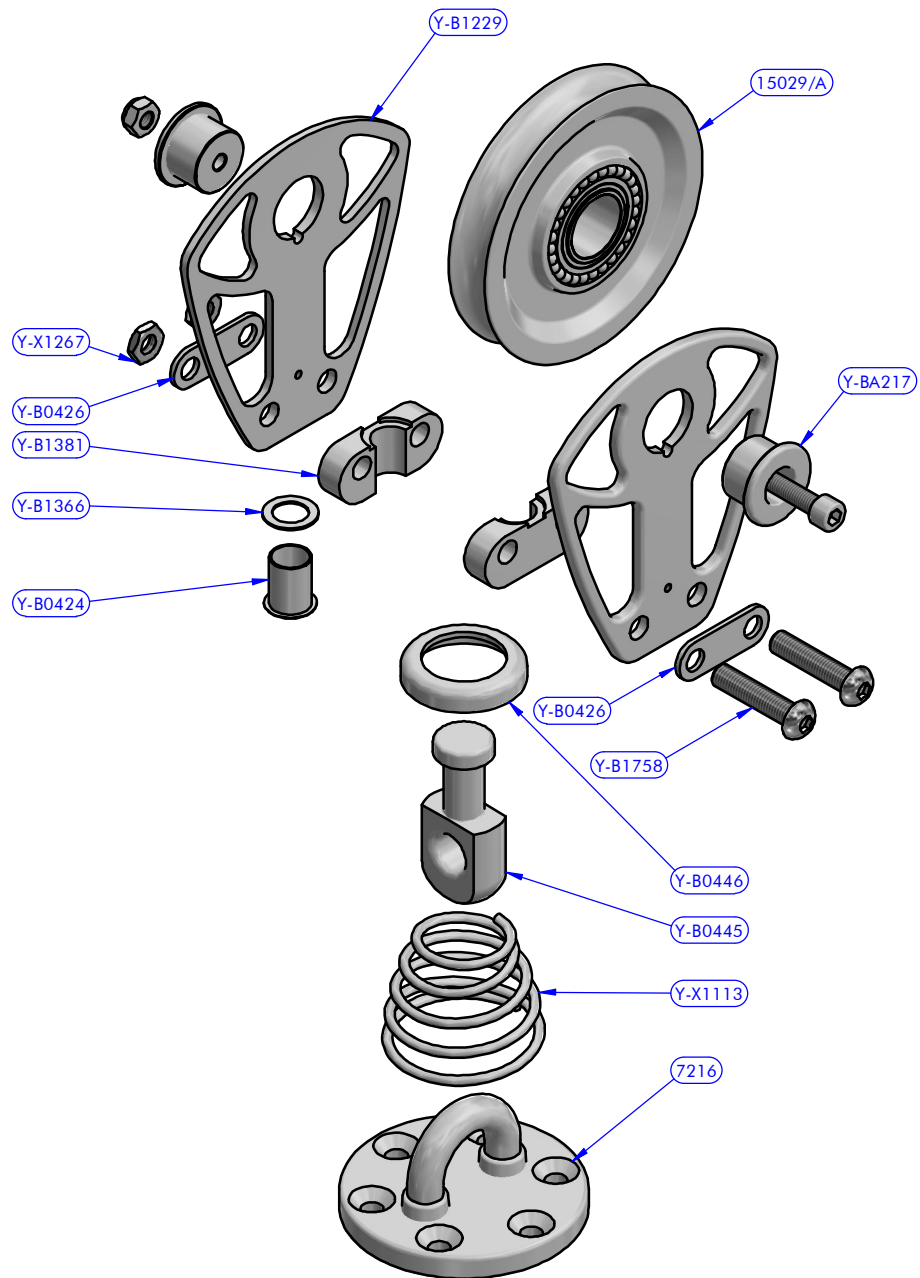

Cod.15029/A  
Sheave

Cod.Y-BA217  
Caps kit

Cod.7216  
Padeye

PART LIST

CODE	DESCRIPTION	MATERIAL	Q.TY
Y-B1229	Cheekplate	Aluminium	2
Y-B1381	Spacer	S.Steel	2
Y-B0426	Plate	S.Steel	2
Y-B1366	Washer	Tufnol	1
Y-B0424	Swivel head bushing	Mekton	1
Y-BA217	Caps kit	Various	1
15029/A	Sheave	Various	1
Y-B1758	Screw	S.Steel	2
Y-X1267	Nut	S.Steel	2

PART LIST

CODE	DESCRIPTION	MATERIAL	Q.TY
UTE	Single block	Various	1
Y-B0446	Spring plate	S.Steel	1
7216	Padeye	S.Steel	1
Y-X1113	Spring	S.Steel	1
Y-B0445	Head	S.Steel	1

XXL series		Pad-eye block	20/03/2017		00
FAMILY	ARTICLE		DATE	REV.	
Exploded view			17032008		/
DESCRIPTION			MODEL CODE	DWG N.	PG.
			812.154		