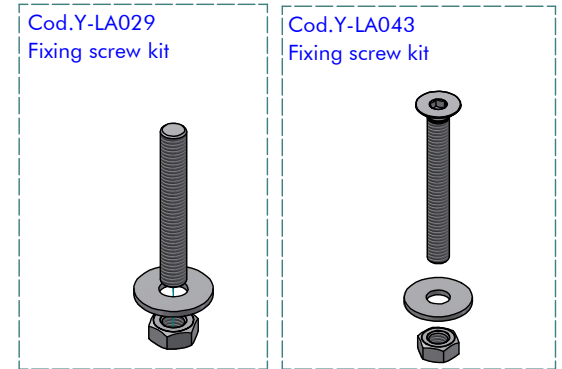

PART LIST			
CODE	DESCRIPTION	MATERIAL	Q.TY
SFD000	Delrin ball	Plastic	1
Y-L0137	Main shaft	Aluminium	1
Y-L0152	Custom screw	S.Steel	1
Y-L0154	Body	Aluminium	1
Y-L0158	Horn	Aluminium	2
Y-L0162	Base	Aluminium	1
Y-LA029	Fixing screw kit	S.Steel	2
Y-LA043	Fixing screw kit		2
Y-W1017	Cylinder pin	S.Steel	2
Y-X0095	Flat point set screw	S.Steel	1
Y-X0099	Compression spring	S.Steel	1
Y-X0102	O-Ring	Rubber	2
Y-X0222	Screw	S.Steel	2

Roller cleat Size 230 Silver
DESCRIPTION

RC230SI
MODEL CODE

16/05/2023 02
DATE REV.
19032006 1 / 1
DWG N. PG.