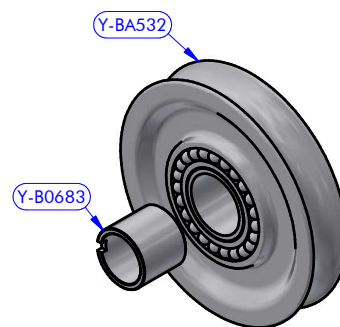

991.124AL

PART LIST 991.124AL			
CODE	DESCRIPTION	MATERIAL	Q.TY
Y-B1413	Cheekplate	Aluminium	1
Y-B1415	Cheekplate	Aluminium	1
Y-B1416	Cheekplate spacer	Aluminium	1
Y-BA168	Caps kit	Various	1
Y-X0055	Screw	S.Steel	3
12026/A	Sheave	Aluminium	1

PART LIST 12026A			
CODE	DESCRIPTION	MATERIAL	Q.TY
Y-B0683	Hub	S.Steel	1
Y-BA532	Sheave assy	Various	1

12026/A

Y-BA168