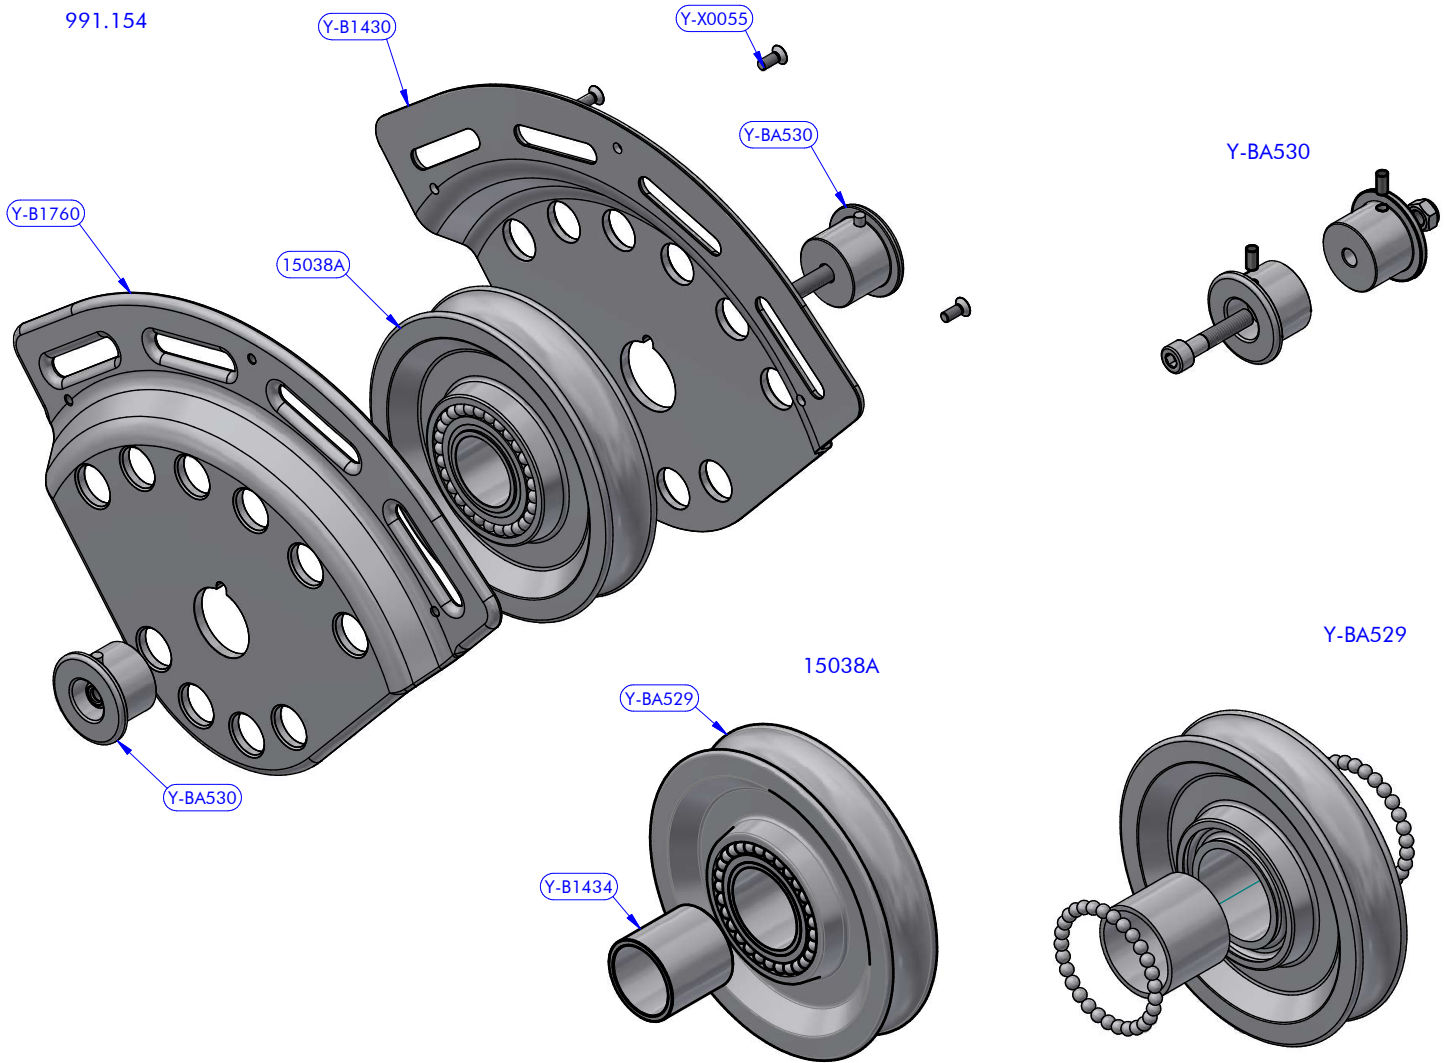

991.154

PART LIST 991.154			
CODE	DESCRIPTION	MATERIAL	Q.TY
15038A	Sheave	Various	1
Y-B1430	Cheekplate	Aluminium	1
Y-B1760	Cheekplate	Aluminium	1
Y-BA530	Caps kit	Various	1
Y-X0055	Screw	S.Steel	3

PART LIST 15038A			
CODE	DESCRIPTION	MATERIAL	Q.TY
Y-B1434	Pipe spacer	S.Steel	1
Y-BA529	Sheave assy	Various	1