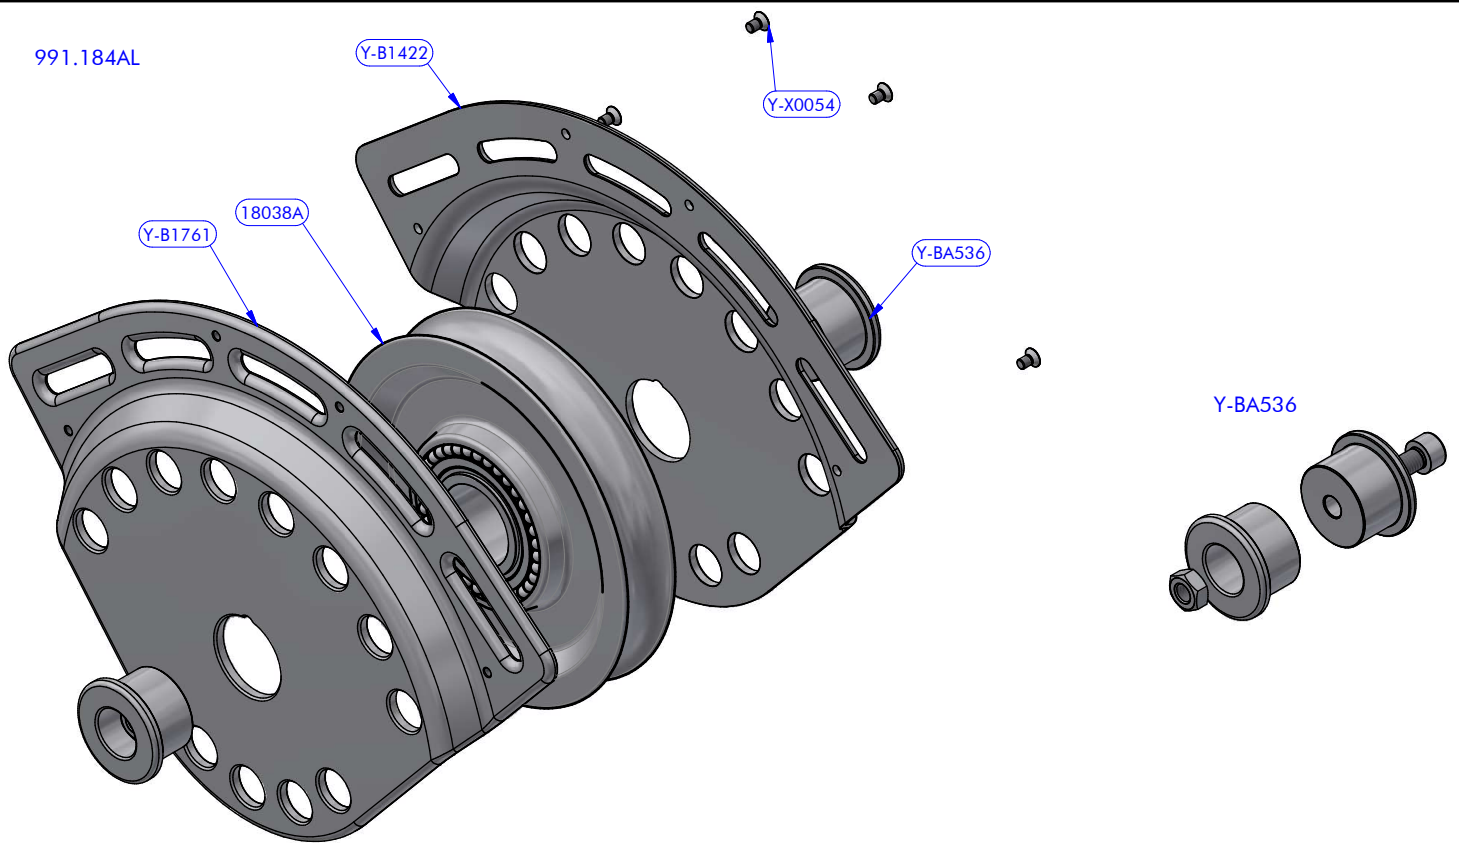

991.184AL

PART LIST			
CODE	DESCRIPTION	MATERIAL	Q.TY
18038A	0	Various	1
Y-B1422	Cheekplate	Aluminium	1
Y-B1761	Cheekplate	Aluminium	1
Y-BA536	Caps kit	Various	1
Y-X0054	Screw	S.Steel	4

PART LIST 18038A			
CODE	DESCRIPTION	MATERIAL	Q.TY
Y-B1431	Pipe spacer	S.Steel	1
Y-BA541	Sheave assy	Various	1