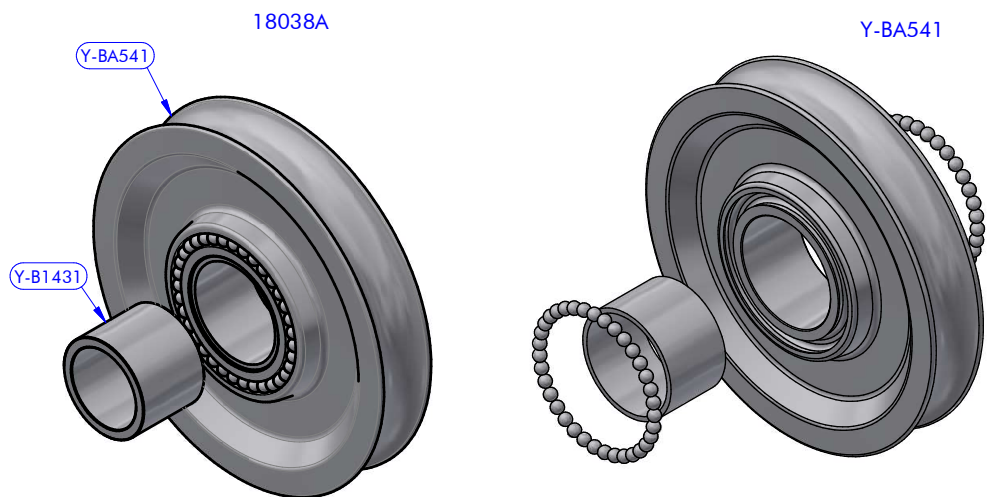

991.184AL

PART LIST			
CODE	DESCRIPTION	MATERIAL	Q.TY
18038A	0	Various	1
Y-B1422	Cheekplate	Aluminium	1
Y-B1761	Cheekplate	Aluminium	1
Y-BA536	Caps kit	Various	1
Y-X0054	Screw	S.Steel	4

PART LIST 18038A			
CODE	DESCRIPTION	MATERIAL	Q.TY
Y-B1431	Pipe spacer	S.Steel	1
Y-BA541	Sheave assy	Various	1