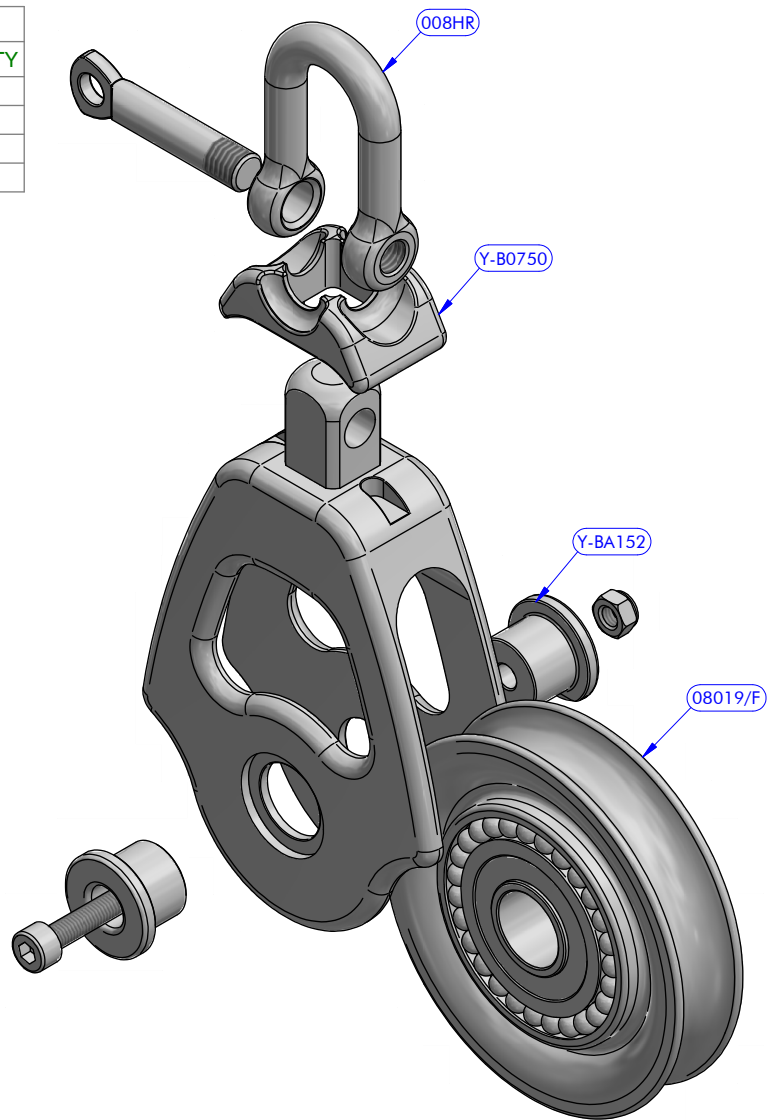

PART LIST			
CODE	DESCRIPTION	MATERIAL	Q.TY
008HR	Shackle	S.Steel HR	1
08019/F	Sheave	Mekton	1
Y-B0750	Head lock	Plastic	1
Y-BA152	Caps kit	Various	1

CAPS KIT
CODE Y-BA152

antal

FAMILY	OPF Series	ARTICLE	Single block
DESCRIPTION	Exploded view		

MODEL CODE	00801
------------	--------------

DATE	04/05/2020	REV.	00
DWG N.	17022719	PG.	/