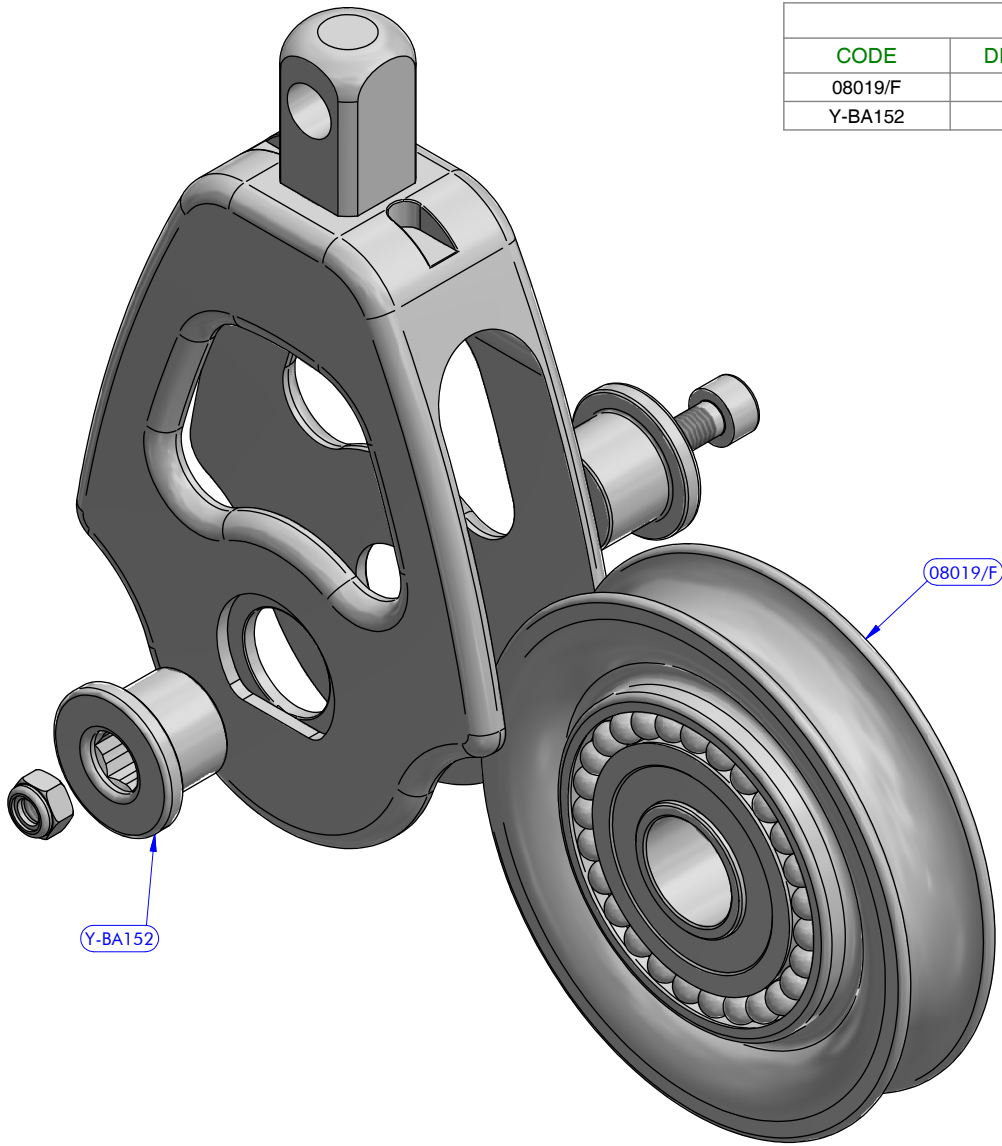

PART LIST			
CODE	DESCRIPTION	MATERIAL	Q.TY
08019/F	Sheave	Mekton	1
Y-BA152	Caps kit	Various	1

Caps kit
Y-BA152