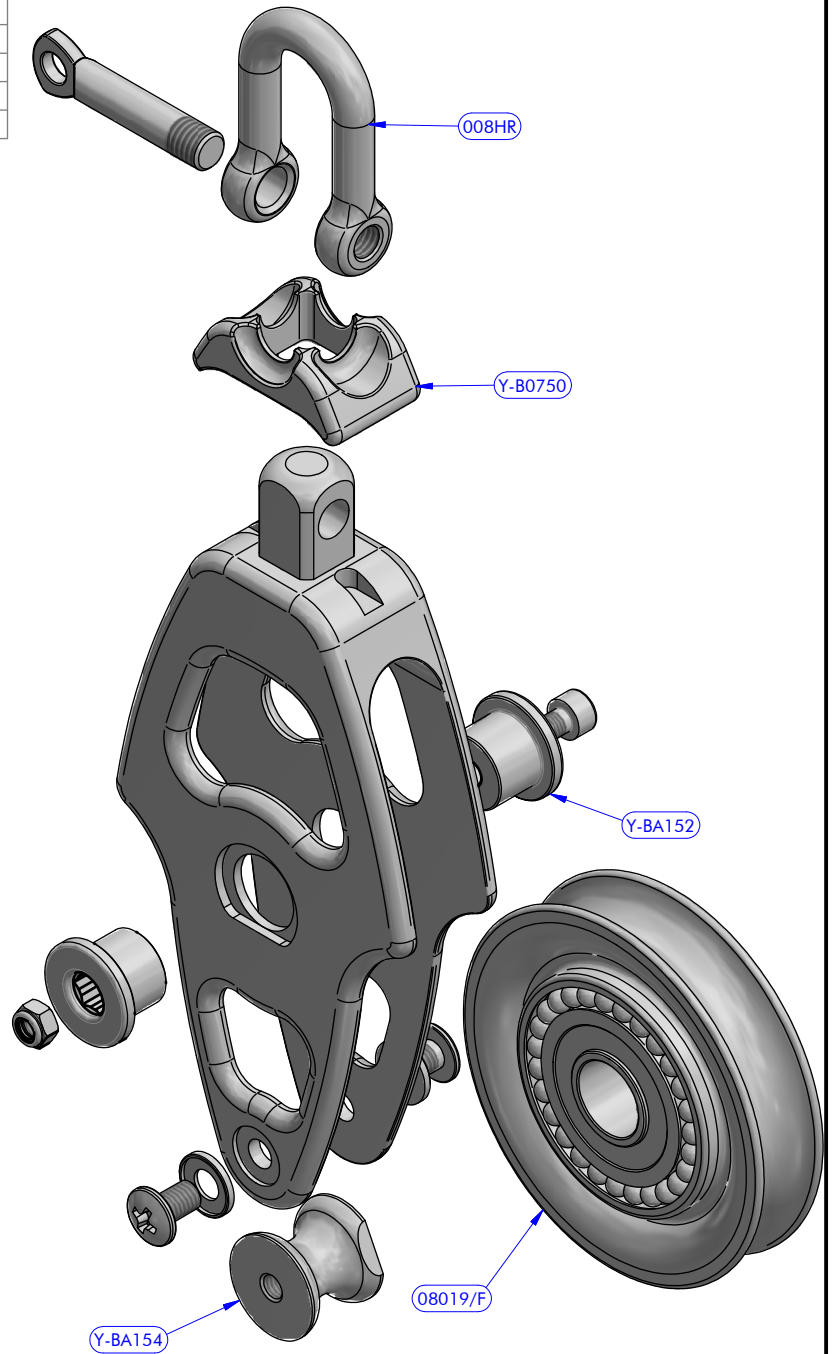

PART LIST

CODE	DESCRIPTION	MATERIAL	Q.TY
008HR	Shackle	S.Steel HR	1
08019/F	Sheave	Mekton	1
Y-B0750	Head lock	Plastic	1
Y-BA152	Caps kit	Various	1
Y-BA154	Becket kit	Various	1

Caps kit
Code Y-BA152

Becket kit
Y-BA154

antal

FAMILY	OPF Series	ARTICLE	Becket block
DESCRIPTION	Exploded view		

MODEL CODE	00802
------------	--------------

DATE	05/05/2020	REV.	00
DWG N.	17072108	PG.	/