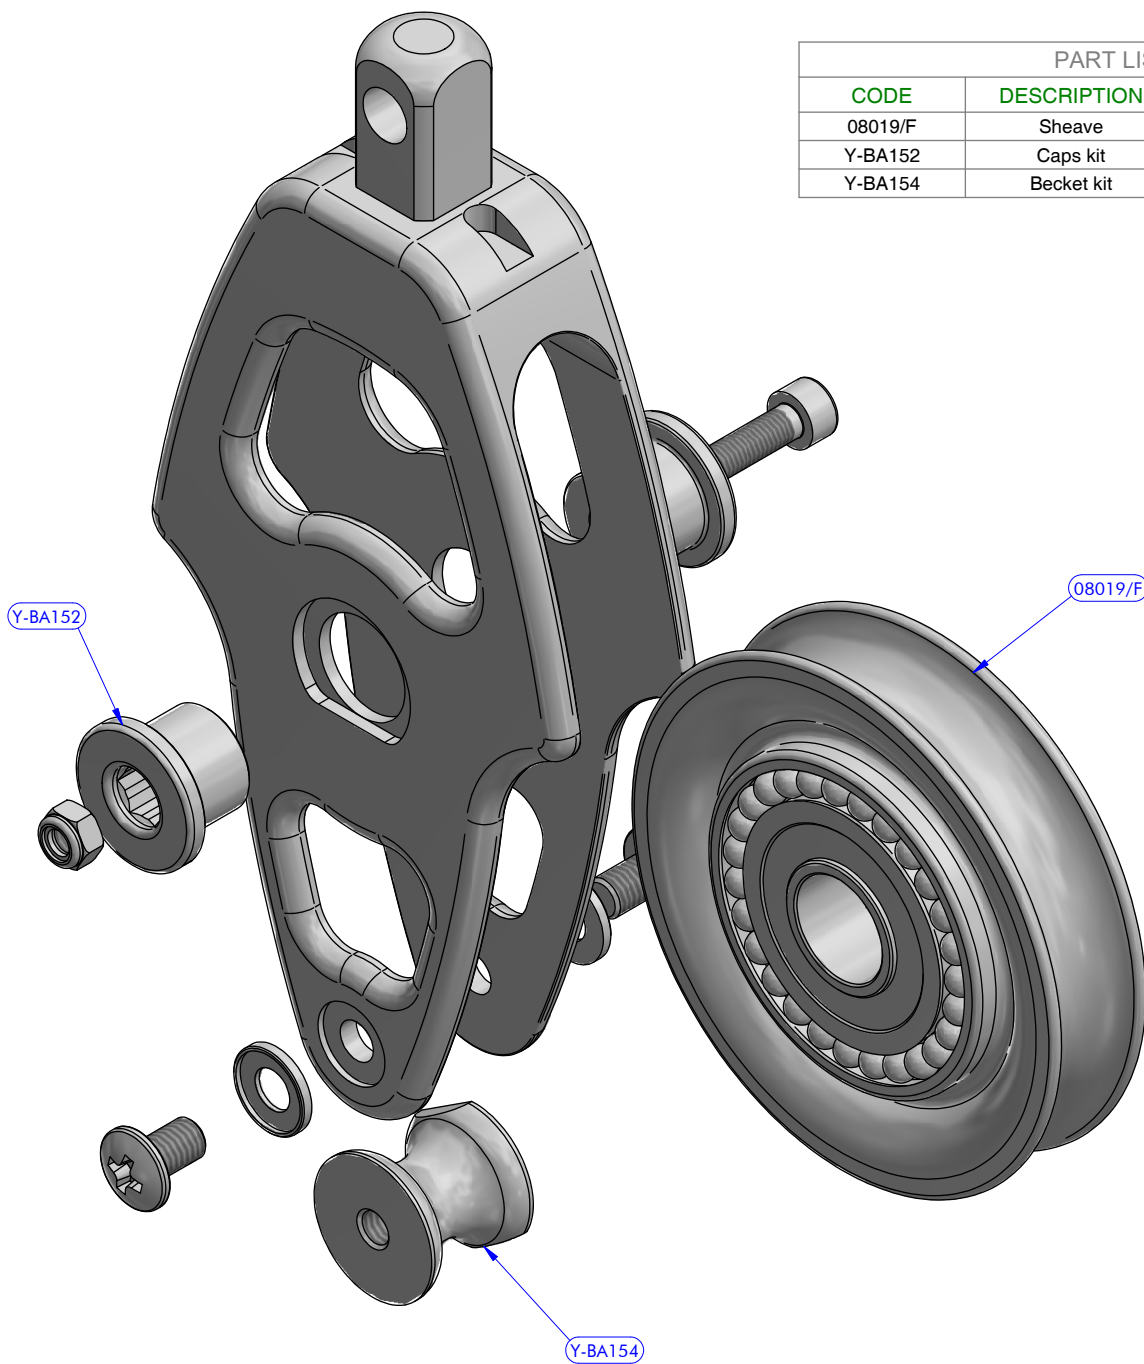

PART LIST			
CODE	DESCRIPTION	MATERIAL	Q.TY
08019/F	Sheave	Mekton	1
Y-BA152	Caps kit	Various	1
Y-BA154	Becket kit	Various	1

Caps kit  
Y-BA152

Becket kit  
Y-BA154

**antal**

FAMILY	OPF Series	ARTICLE	Becket block
DESCRIPTION	Exploded view		

MODEL CODE	<b>00802/J1</b>
------------	-----------------

DATE	11/05/2020	REV.	00
DWG N.	20051219	PG.	/