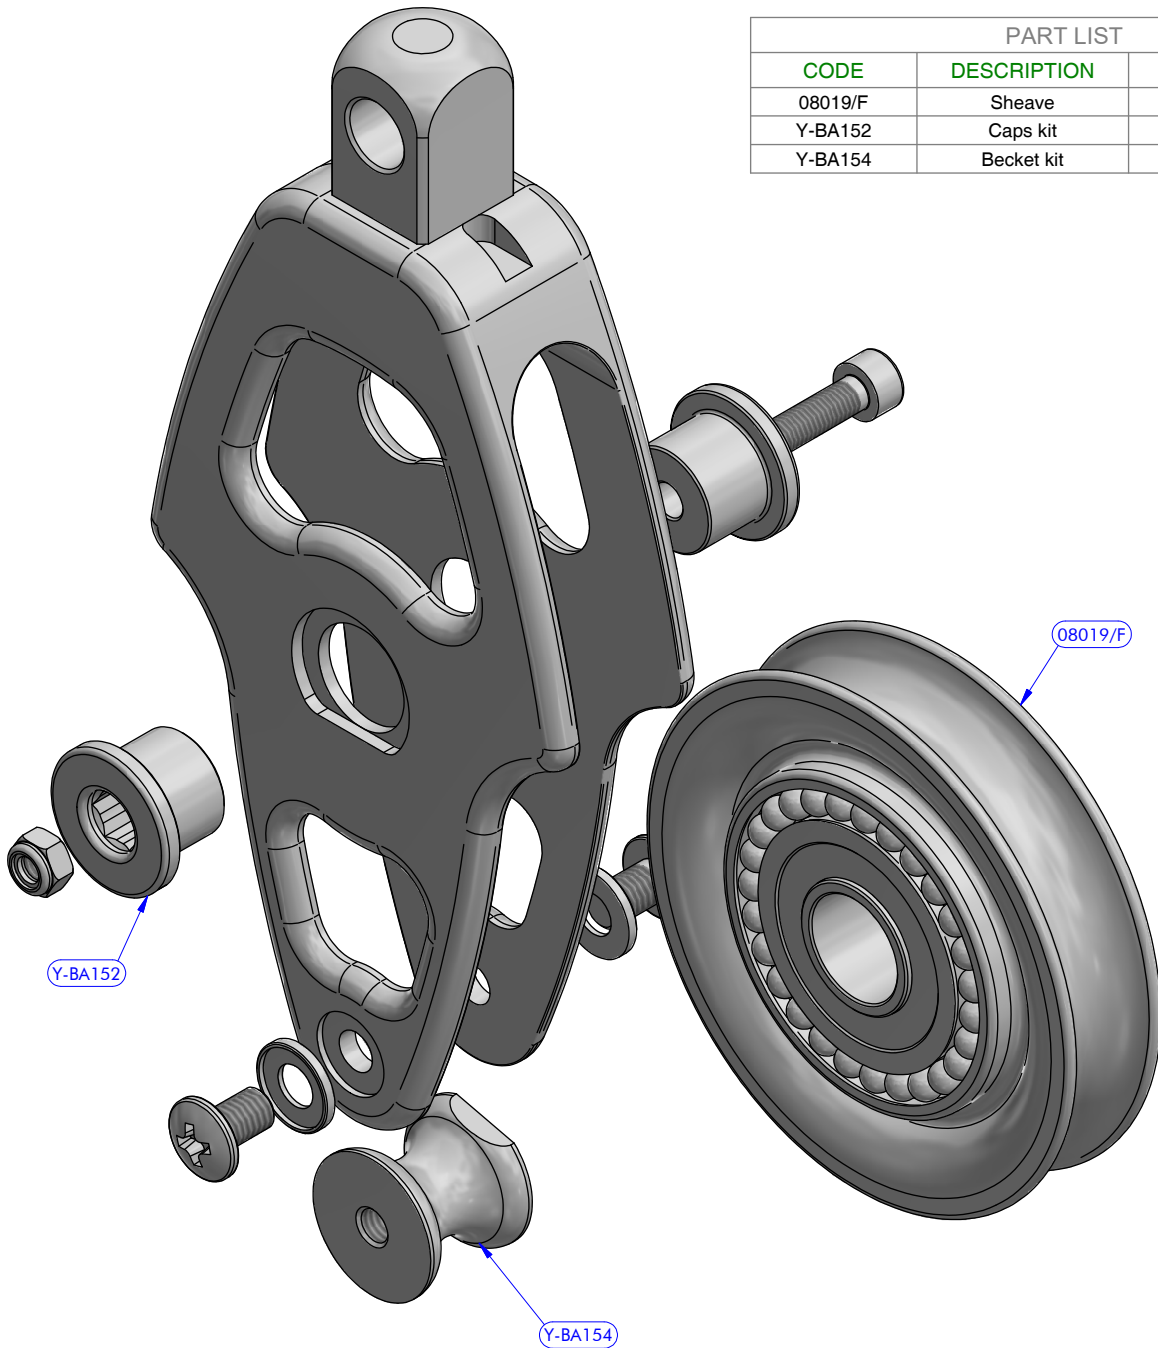

PART LIST			
CODE	DESCRIPTION	MATERIAL	Q.TY
08019/F	Sheave	Mekton	1
Y-BA152	Caps kit	Various	1
Y-BA154	Becket kit	Various	1

Caps kit
Code Y-BA152

Becket kit
Y-BA154

antal

FAMILY	OPF Series	ARTICLE	Becket block
DESCRIPTION	Exploded view		

MODEL CODE	00802/J2
------------	----------

DATE	11/05/2020	REV.	00
DWG N.	20051224	PG.	/