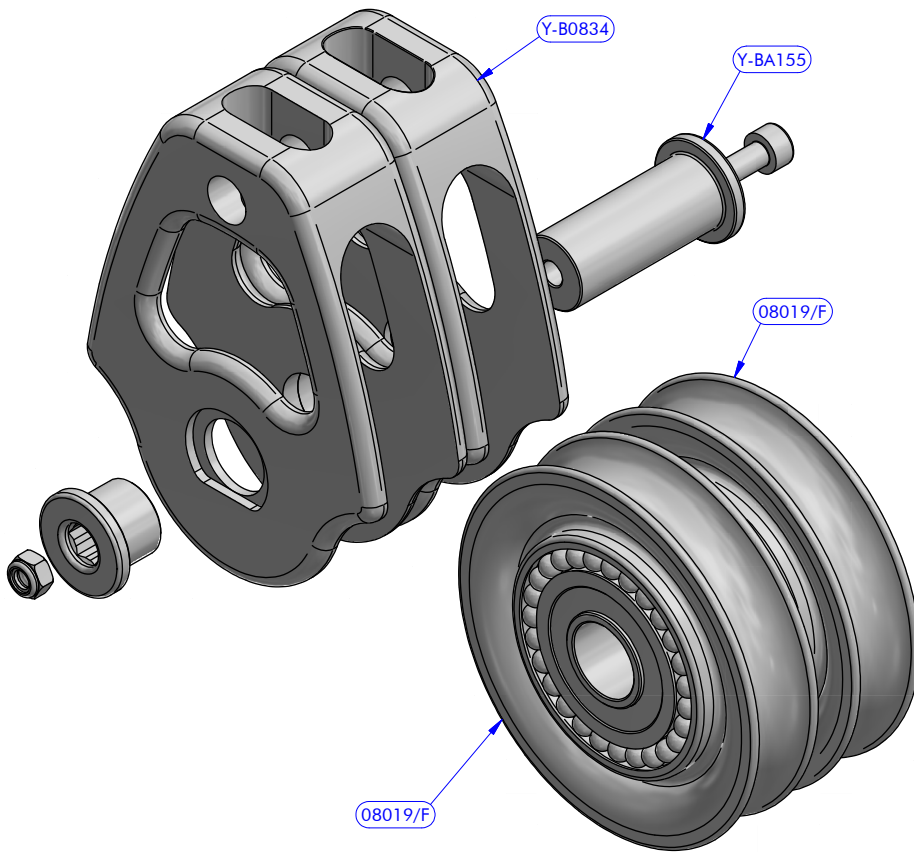

Shackle Kit
Y-BA156

PART LIST 00803

CODE	DESCRIPTION	MATERIAL	Q.TY
08019/F	Sheave	Mekton	2
Y-B0834	Cheekplate	Aluminium	1
Y-B0994	Cheekplate	Aluminium	1
Y-BA155	Caps Kit	Various	1
Y-BA156	Shackle Kit	Various	1

Caps Kit
Y-BA155