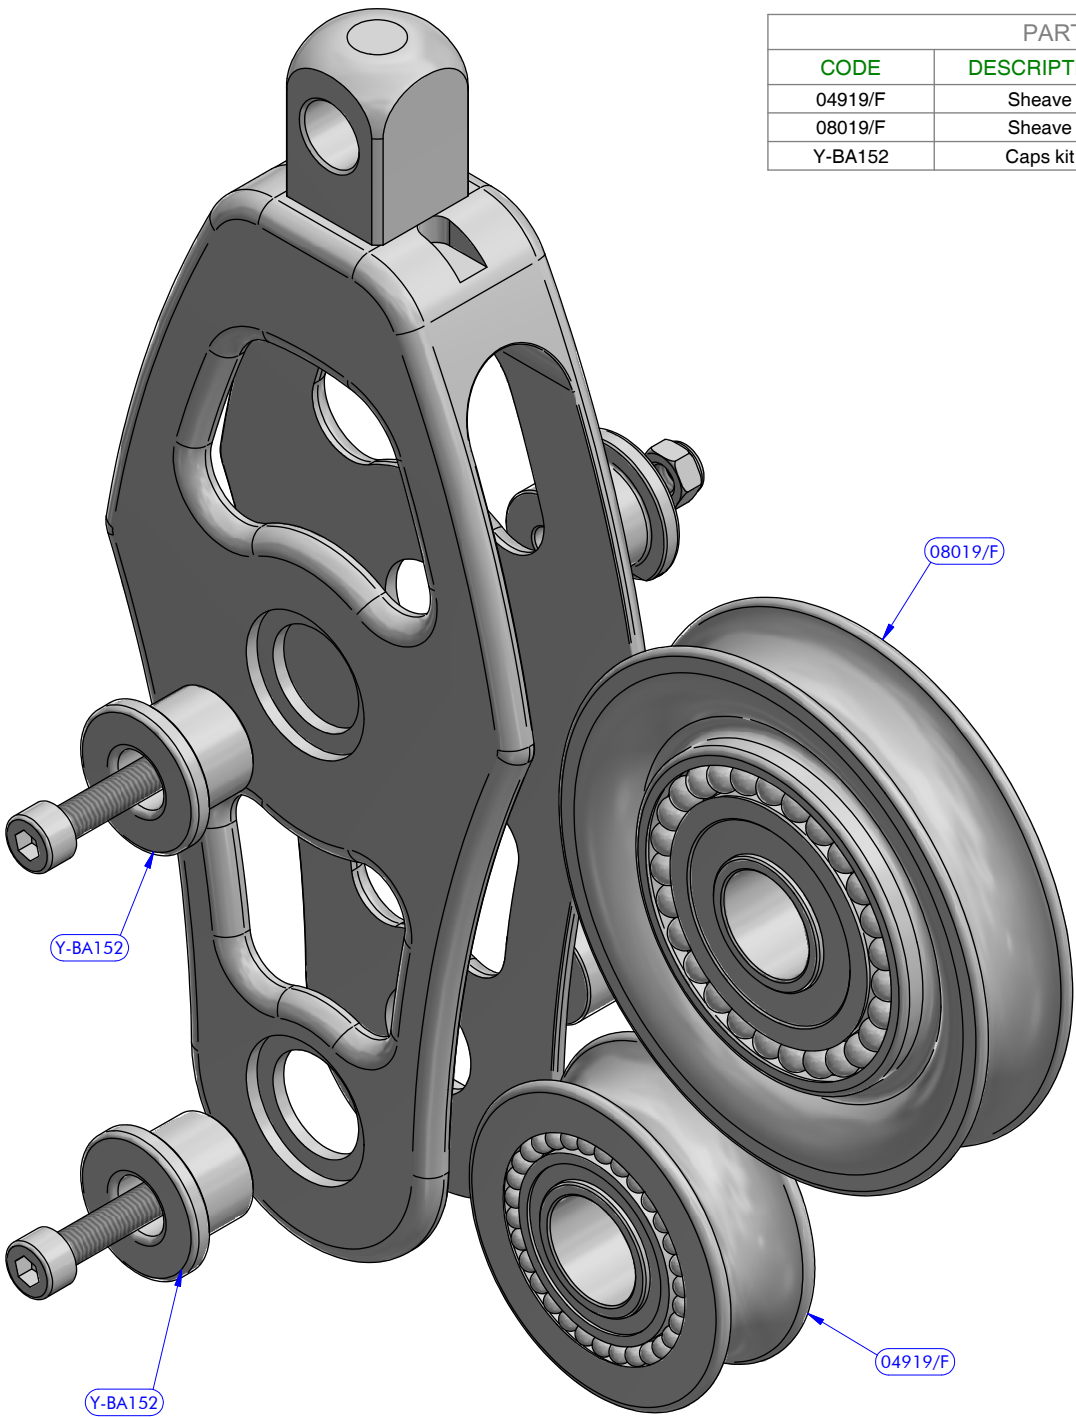

PART LIST			
CODE	DESCRIPTION	MATERIAL	Q.TY
04919/F	Sheave	Various	1
08019/F	Sheave	Mekton	1
Y-BA152	Caps kit	Various	2

Caps kit
Y-BA152

antal

FAMILY	OPF Series	ARTICLE	Simple fiddle
DESCRIPTION	Exploded view		

MODEL CODE	00807/J2
------------	-----------------

DATE	11/05/2020	REV.	00
DWG N.	20051231	PG.	/