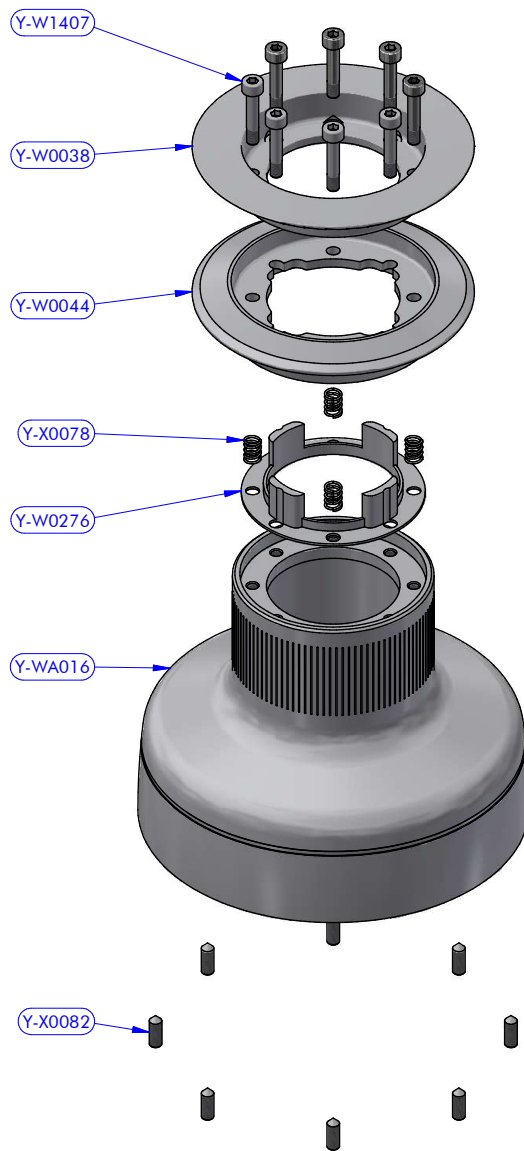

PART LIST			
CODE	DESCRIPTION	MATERIAL	Q.TY
Y-W0005	Upper cap	Plastic	1
Y-W0014	Stripper	Plastic	1
Y-W0143	ST plug	Plastic	3
Y-W0154	I.D. tag	Aluminium	1
Y-W0337	Upper cap	Aluminium	1
Y-W0340	Pipe spacer	POM-C	1
Y-W0721	Opening Tool	S.Steel	1
Y-W0919	ST upper disk	Aluminium	1
Y-W1014	Self-tailing arm	Aluminium	1
Y-WA199	Base + Gears assy	Various	1
Y-WA200	Drum + ST disks assy	Various	1
Y-X0053	Screw	S.Steel	1

Y-WA200 - PART LIST

CODE	DESCRIPTION	MATERIAL	Q.TY
Y-W0038	ST central disk	Aluminium	1
Y-W0044	ST lower disk	Aluminium	1
Y-W0276	Spacer	Plastic	1
Y-W1407	Screw	S.Steel	8
Y-WA016	Drum	Aluminium	1
Y-X0078	Compression spring	S.Steel	4
Y-X0082	Cone point set screw	S.Steel	8

Y-WA199 - PART LIST

CODE	DESCRIPTION	MATERIAL	Q.TY
B7020P	Roller bearing	Plastic / Peek	2
Y-W0033	Main-shaft bushing	Plastic	1
Y-W0091	Base	Aluminium	1
Y-W0149	Pipe spacer	Resin	1
Y-W0150	Drum washer	POM-C	1
Y-W0319	Stem	Aluminium	1
Y-W1020	Cylinder pin	S.Steel	2
Y-WA184	Gears kit	Various	1
Y-WA191	Gears kit	Various	1
Y-WA198	Main shaft assy	Various	1
Y-X0062	Screw	S.Steel	4
Y-X0063	Screw	S.Steel	1
Y-X0081	Standard nut	S.Steel	1

Y-WA198 - PART LIST

CODE	DESCRIPTION	MATERIAL	Q.TY
B4219P	Roller bearing	Plastic / Peek	1
B4234P	Roller bearing	Plastic / Peek	1
Y-W0141	Pawl	S.Steel	2
Y-W0153	Shaft cap	POM-C	1
Y-W0206	Gear "A1"	Bronze	1
Y-W0207	Gear "A2"	Bronze	1
Y-W0270	Special washer	S.Steel	1
Y-W0278	Resin washer	Resin	1
Y-W0279	S.Steel washer	S.Steel	1
Y-W0328	Half-ring	Chromed brass	2
Y-W0351	Main shaft	S.Steel	1
Y-X0075	Seeger ring	S.Steel	3
Y-X0084	Washer	Tufnol	1
Y-X0087	Torsion spring	S.Steel	2
Y-X0208	Screw	S.Steel	1
Y-X1209	S.Steel washer	S.Steel	1