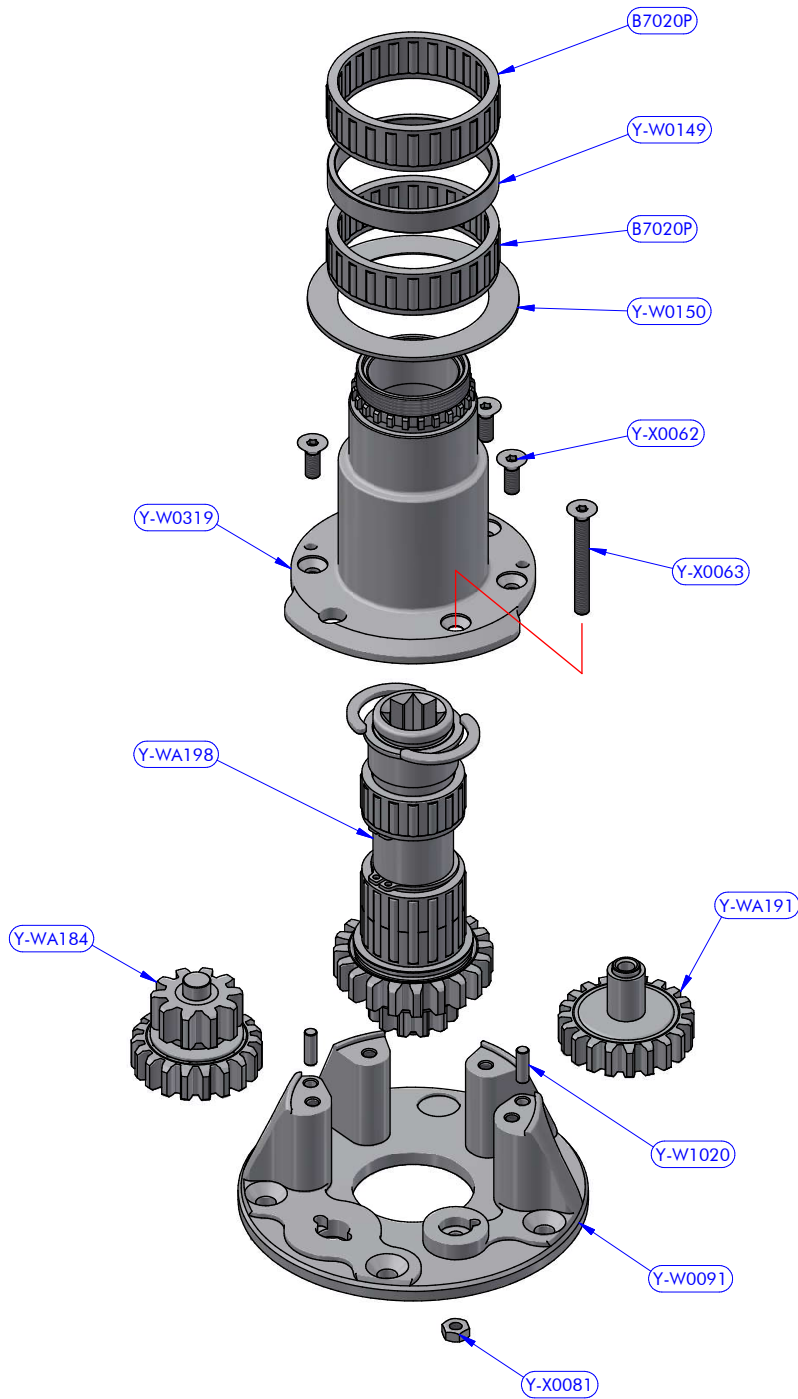

PART LIST			
CODE	DESCRIPTION	MATERIAL	Q.TY
Y-W0005	Upper cap	Plastic	1
Y-W0014	Stripper	Plastic	1
Y-W0143	ST plug	Plastic	3
Y-W0154	I.D. tag	Aluminium	1
Y-W0337	Upper cap	Aluminium	1
Y-W0340	Pipe spacer	POM-C	1
Y-W0721	Opening Tool	S.Steel	1
Y-W0919	ST upper disk	Aluminium	1
Y-W1014	Self-tailing arm	Aluminium	1
Y-WA199	Base + Gears assy	Various	1
Y-WA200	Drum + ST disks assy	Various	1
Y-X0053	Screw	S.Steel	1

Y-WA200 - PART LIST

CODE	DESCRIPTION	MATERIAL	Q.TY
Y-W0038	ST central disk	Aluminium	1
Y-W0044	ST lower disk	Aluminium	1
Y-W0276	Spacer	Plastic	1
Y-W1407	Screw	S.Steel	8
Y-WA016	Drum	Aluminium	1
Y-X0078	Compression spring	S.Steel	4
Y-X0082	Cone point set screw	S.Steel	8

Y-WA199 - PART LIST

CODE	DESCRIPTION	MATERIAL	Q.TY
B7020P	Roller bearing	Plastic / Peek	2
Y-W0033	Main-shaft bushing	Plastic	1
Y-W0091	Base	Aluminium	1
Y-W0149	Pipe spacer	Resin	1
Y-W0150	Drum washer	POM-C	1
Y-W0319	Stem	Aluminium	1
Y-W1020	Cylinder pin	S.Steel	2
Y-WA184	Gears kit	Various	1
Y-WA191	Gears kit	Various	1
Y-WA198	Main shaft assy	Various	1
Y-X0062	Screw	S.Steel	4
Y-X0063	Screw	S.Steel	1
Y-X0081	Standard nut	S.Steel	1

Y-WA198 - PART LIST

CODE	DESCRIPTION	MATERIAL	Q.TY
B4219P	Roller bearing	Plastic / Peek	1
B4234P	Roller bearing	Plastic / Peek	1
Y-W0141	Pawl	S.Steel	2
Y-W0153	Shaft cap	POM-C	1
Y-W0206	Gear "A1"	Bronze	1
Y-W0207	Gear "A2"	Bronze	1
Y-W0270	Special washer	S.Steel	1
Y-W0278	Resin washer	Resin	1
Y-W0279	S.Steel washer	S.Steel	1
Y-W0328	Half-ring	Chromed brass	2
Y-W0351	Main shaft	S.Steel	1
Y-X0075	Seeger ring	S.Steel	3
Y-X0084	Washer	Tufnol	1
Y-X0087	Torsion spring	S.Steel	2
Y-X0208	Screw	S.Steel	1
Y-X1209	S.Steel washer	S.Steel	1