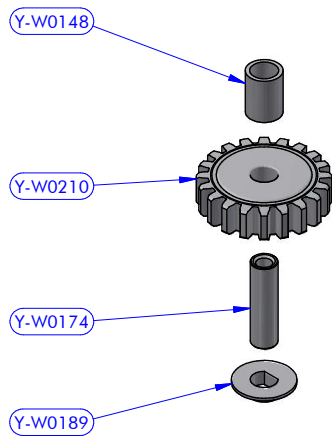

PART LIST			
CODE	DESCRIPTION	MATERIAL	Q.TY
Y-W0005	Upper cap	Plastic	1
Y-W0014	Stripper	Plastic	1
Y-W0143	ST plug	Plastic	3
Y-W0154	I.D. tag	Aluminium	1
Y-W0337	Upper cap	Aluminium	1
Y-W0340	Pipe spacer	POM-C	1
Y-W0721	Opening Tool	S.Steel	1
Y-W0919	ST upper disk	Aluminium	1
Y-W1014	Self-tailing arm	Aluminium	1
Y-WA199	Base + Gears assy	Various	1
Y-WA200	Drum + ST disks assy	Various	1
Y-X0053	Screw	S.Steel	1

Y-WA200 - PART LIST

CODE	DESCRIPTION	MATERIAL	Q.TY
Y-W0038	ST central disk	Aluminium	1
Y-W0044	ST lower disk	Aluminium	1
Y-W0276	Spacer	Plastic	1
Y-W1407	Screw	S.Steel	8
Y-WA016	Drum	Aluminium	1
Y-X0078	Compression spring	S.Steel	4
Y-X0082	Cone point set screw	S.Steel	8

Y-WA199 - PART LIST

CODE	DESCRIPTION	MATERIAL	Q.TY
B7020P	Roller bearing	Plastic / Peek	2
Y-W0033	Main-shaft bushing	Plastic	1
Y-W0091	Base	Aluminium	1
Y-W0149	Pipe spacer	Resin	1
Y-W0150	Drum washer	POM-C	1
Y-W0319	Stem	Aluminium	1
Y-W1020	Cylinder pin	S.Steel	2
Y-WA184	Gears kit	Various	1
Y-WA191	Gears kit	Various	1
Y-WA198	Main shaft assy	Various	1
Y-X0062	Screw	S.Steel	4
Y-X0063	Screw	S.Steel	1
Y-X0081	Standard nut	S.Steel	1

Y-WA198 - PART LIST

CODE	DESCRIPTION	MATERIAL	Q.TY
B4219P	Roller bearing	Plastic / Peek	1
B4234P	Roller bearing	Plastic / Peek	1
Y-W0141	Pawl	S.Steel	2
Y-W0153	Shaft cap	POM-C	1
Y-W0206	Gear "A1"	Bronze	1
Y-W0207	Gear "A2"	Bronze	1
Y-W0270	Special washer	S.Steel	1
Y-W0278	Resin washer	Resin	1
Y-W0279	S.Steel washer	S.Steel	1
Y-W0328	Half-ring	Chromed brass	2
Y-W0351	Main shaft	S.Steel	1
Y-X0075	Seeger ring	S.Steel	3
Y-X0084	Washer	Tufnol	1
Y-X0087	Torsion spring	S.Steel	2
Y-X0208	Screw	S.Steel	1
Y-X1209	S.Steel washer	S.Steel	1