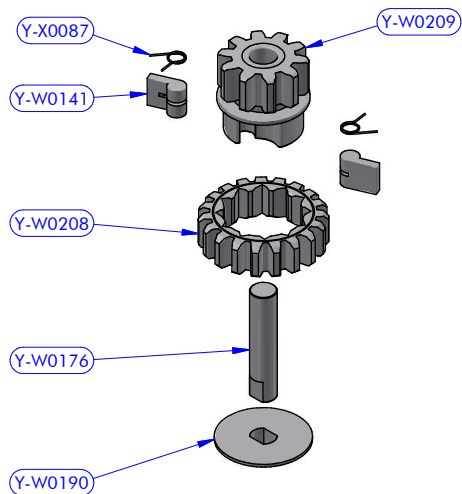

Y-WA200 - PART LIST

CODE	DESCRIPTION	MATERIAL	Q.TY
Y-W0038	ST central disk	Aluminium	1
Y-W0044	ST lower disk	Aluminium	1
Y-W0276	Spacer	Plastic	1
Y-W1407	Screw	S.Steel	8
Y-WA016	Drum	Aluminium	1
Y-X0078	Compression spring	S.Steel	4
Y-X0082	Cone point set screw	S.Steel	8

Y-WA199 - PART LIST

CODE	DESCRIPTION	MATERIAL	Q.TY
B7020P	Roller bearing	Plastic / Peek	2
Y-W0033	Main-shaft bushing	Plastic	1
Y-W0091	Base	Aluminium	1
Y-W0149	Pipe spacer	Resin	1
Y-W0150	Drum washer	POM-C	1
Y-W0319	Stem	Aluminium	1
Y-W1020	Cylinder pin	S.Steel	2
Y-WA184	Gears kit	Various	1
Y-WA191	Gears kit	Various	1
Y-WA198	Main shaft assy	Various	1
Y-X0062	Screw	S.Steel	4
Y-X0063	Screw	S.Steel	1
Y-X0081	Standard nut	S.Steel	1

Y-WA198 - PART LIST

CODE	DESCRIPTION	MATERIAL	Q.TY
B4219P	Roller bearing	Plastic / Peek	1
B4234P	Roller bearing	Plastic / Peek	1
Y-W0141	Pawl	S.Steel	2
Y-W0153	Shaft cap	POM-C	1
Y-W0206	Gear "A1"	Bronze	1
Y-W0207	Gear "A2"	Bronze	1
Y-W0270	Special washer	S.Steel	1
Y-W0278	Resin washer	Resin	1
Y-W0279	S.Steel washer	S.Steel	1
Y-W0328	Half-ring	Chromed brass	2
Y-W0351	Main shaft	S.Steel	1
Y-X0075	Seeger ring	S.Steel	3
Y-X0084	Washer	Tufnol	1
Y-X0087	Torsion spring	S.Steel	2
Y-X0208	Screw	S.Steel	1
Y-X1209	S.Steel washer	S.Steel	1

Y-WA191 - PART LIST			
CODE	DESCRIPTION	MATERIAL	Q.TY
Y-W0148	Pipe spacer	POM-C	1
Y-W0174	Gear axis	S.Steel	1
Y-W0189	Gear lower washer	Plastic	1
Y-W0210	Gear "D1"	Bronze	1

Y-WA184 - PART LIST			
CODE	DESCRIPTION	MATERIAL	Q.TY
Y-W0141	Pawl	S.Steel	2
Y-W0176	Gear axis	S.Steel	1
Y-W0190	Gear lower washer	Plastic	1
Y-W0208	Gear "B1"	Bronze	1
Y-W0209	Gear "B2"	Bronze	1
Y-X0087	Torsion spring	S.Steel	2