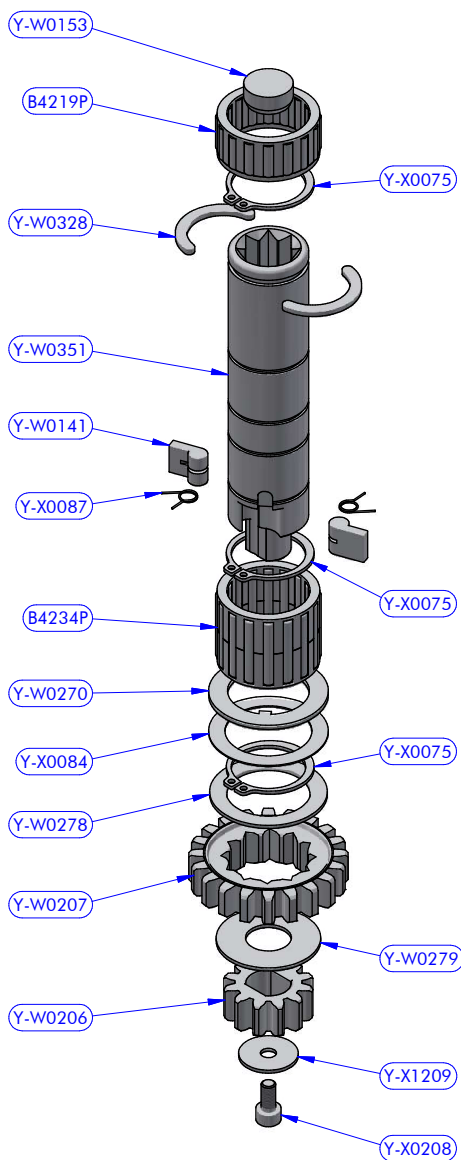

PART LIST			
CODE	DESCRIPTION	MATERIAL	Q.TY
Y-W0005	Upper cap	Plastic	1
Y-W0014	Stripper	Plastic	1
Y-W0143	ST plug	Plastic	3
Y-W0154	I.D. tag	Aluminium	1
Y-W0337	Upper cap	Aluminium	1
Y-W0340	Pipe spacer	POM-C	1
Y-W0721	Opening Tool	S.Steel	1
Y-W0919	ST upper disk	Aluminium	1
Y-W1014	Self-tailing arm	Aluminium	1
Y-WA199	Base + Gears assy	Various	1
Y-WA200	Drum + ST disks assy	Various	1
Y-X0053	Screw	S.Steel	1

Y-WA200 - PART LIST

CODE	DESCRIPTION	MATERIAL	Q.TY
Y-W0038	ST central disk	Aluminium	1
Y-W0044	ST lower disk	Aluminium	1
Y-W0276	Spacer	Plastic	1
Y-W1407	Screw	S.Steel	8
Y-WA016	Drum	Aluminium	1
Y-X0078	Compression spring	S.Steel	4
Y-X0082	Cone point set screw	S.Steel	8

Y-WA199 - PART LIST

CODE	DESCRIPTION	MATERIAL	Q.TY
B7020P	Roller bearing	Plastic / Peek	2
Y-W0033	Main-shaft bushing	Plastic	1
Y-W0091	Base	Aluminium	1
Y-W0149	Pipe spacer	Resin	1
Y-W0150	Drum washer	POM-C	1
Y-W0319	Stem	Aluminium	1
Y-W1020	Cylinder pin	S.Steel	2
Y-WA184	Gears kit	Various	1
Y-WA191	Gears kit	Various	1
Y-WA198	Main shaft assy	Various	1
Y-X0062	Screw	S.Steel	4
Y-X0063	Screw	S.Steel	1
Y-X0081	Standard nut	S.Steel	1

Y-WA198 - PART LIST

CODE	DESCRIPTION	MATERIAL	Q.TY
B4219P	Roller bearing	Plastic / Peek	1
B4234P	Roller bearing	Plastic / Peek	1
Y-W0141	Pawl	S.Steel	2
Y-W0153	Shaft cap	POM-C	1
Y-W0206	Gear "A1"	Bronze	1
Y-W0207	Gear "A2"	Bronze	1
Y-W0270	Special washer	S.Steel	1
Y-W0278	Resin washer	Resin	1
Y-W0279	S.Steel washer	S.Steel	1
Y-W0328	Half-ring	Chromed brass	2
Y-W0351	Main shaft	S.Steel	1
Y-X0075	Seeger ring	S.Steel	3
Y-X0084	Washer	Tufnol	1
Y-X0087	Torsion spring	S.Steel	2
Y-X0208	Screw	S.Steel	1
Y-X1209	S.Steel washer	S.Steel	1