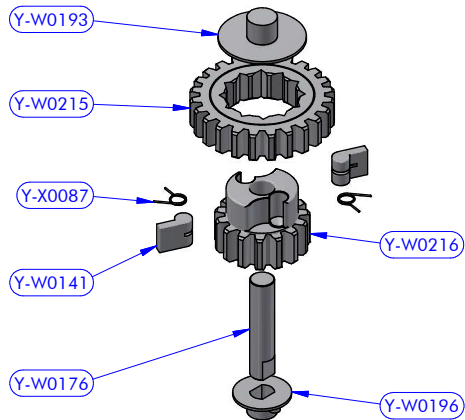

| Y-WA224 - PART LIST |                 |           |      |
|---------------------|-----------------|-----------|------|
| CODE                | DESCRIPTION     | MATERIAL  | Q.TY |
| Y-W0039             | ST central disk | Aluminium | 1    |
| Y-W0045             | ST lower disk   | Aluminium | 1    |
| Y-W0049             | ST disk bush    | Plastic   | 4    |
| Y-W0061             | Drum            | Aluminium | 1    |
| Y-WA002             | ST-spring assy  | S.Steel   | 4    |
| Y-X0070             | Screw           | S.Steel   | 4    |
| Y-X0072             | S.steel washer  | S.Steel   | 4    |

| Y-WA228 - PART LIST |                |                |      |
|---------------------|----------------|----------------|------|
| CODE                | DESCRIPTION    | MATERIAL       | Q.TY |
| B4234P              | Roller bearing | Plastic / Peek | 2    |
| Y-W0132             | S.Steel washer | S.Steel        | 1    |
| Y-W0141             | Pawl           | S.Steel        | 2    |
| Y-W0151             | Shaft cap      | Plastic        | 1    |
| Y-W0153             | Shaft cap      | POM-C          | 1    |
| Y-W0218             | Gear "A2"      | Bronze         | 1    |
| Y-W0328             | Half-ring      | Chromed brass  | 2    |
| Y-W0352             | Main shaft     | S.Steel        | 1    |
| Y-W0365             | Pipe spacer    | Plastic        | 1    |
| Y-X0059             | Screw          | S.Steel        | 1    |
| Y-X0084             | Washer         | Tufnol         | 1    |
| Y-X0087             | Torsion spring | S.Steel        | 2    |