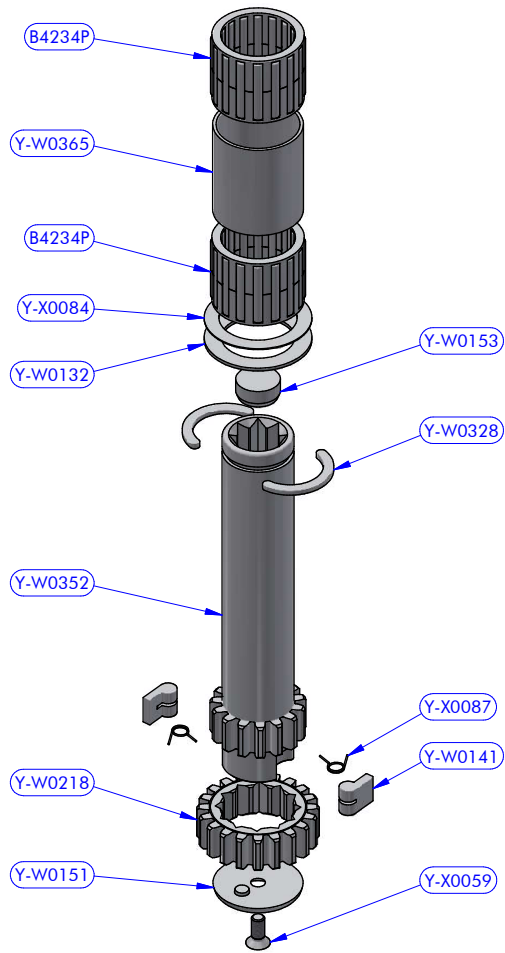

Y-WA230 - PART LIST

| CODE    | DESCRIPTION        | MATERIAL       | Q.TY |
|---------|--------------------|----------------|------|
| B8021P  | Roller bearing     | Plastic / Peek | 2    |
| Y-W0033 | Main-shaft bushing | Plastic        | 1    |
| Y-W0034 | Drum washer        | Plastic        | 1    |
| Y-W1020 | Cylinder pin       | S.Steel        | 2    |
| Y-WA025 | Spacer             | Plastic        | 2    |
| Y-WA220 | Gears kit          | Various        | 1    |
| Y-WA221 | Gears kit          | Various        | 1    |
| Y-WA229 | Base + Stem Assy   | Aluminium      | 1    |
| Y-X0067 | Screw              | S.Steel        | 4    |
| Y-X0073 | S.steel washer     | S.Steel        | 4    |

| Y-WA228 - PART LIST |                |                |      |
|---------------------|----------------|----------------|------|
| CODE                | DESCRIPTION    | MATERIAL       | Q.TY |
| B4234P              | Roller bearing | Plastic / Peek | 2    |
| Y-W0132             | S.Steel washer | S.Steel        | 1    |
| Y-W0141             | Pawl           | S.Steel        | 2    |
| Y-W0151             | Shaft cap      | Plastic        | 1    |
| Y-W0153             | Shaft cap      | POM-C          | 1    |
| Y-W0218             | Gear "A2"      | Bronze         | 1    |
| Y-W0328             | Half-ring      | Chromed brass  | 2    |
| Y-W0352             | Main shaft     | S.Steel        | 1    |
| Y-W0365             | Pipe spacer    | Plastic        | 1    |
| Y-X0059             | Screw          | S.Steel        | 1    |
| Y-X0084             | Washer         | Tufnol         | 1    |
| Y-X0087             | Torsion spring | S.Steel        | 2    |