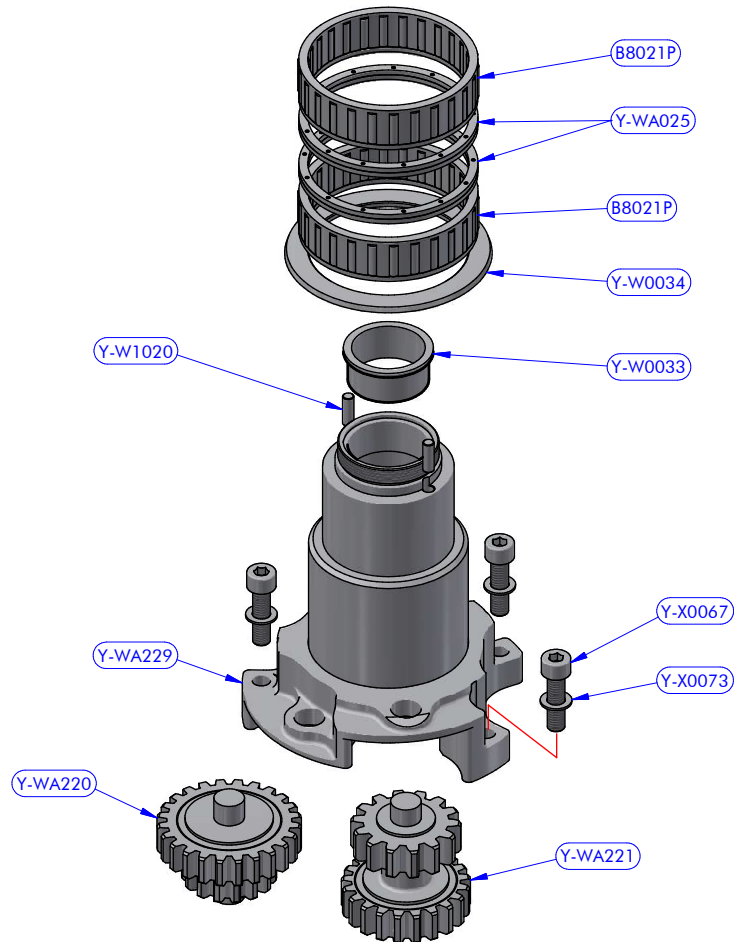

| PART LIST |                      |           |      |
|-----------|----------------------|-----------|------|
| CODE      | DESCRIPTION          | MATERIAL  | Q.TY |
| Y-W0006   | Upper ring washer    | Plastic   | 1    |
| Y-W0015   | Stripper             | Plastic   | 1    |
| Y-W0143   | ST plug              | Plastic   | 4    |
| Y-W0154   | I.D. tag             | Aluminium | 1    |
| Y-W0155   | Skirt                | Aluminium | 1    |
| Y-W0721   | Opening Tool         | S.Steel   | 1    |
| Y-W0920   | Upper disk           | Aluminium | 1    |
| Y-W1015   | Upper cap            | Aluminium | 1    |
| Y-W1020   | Cylinder pin         | S.Steel   | 2    |
| Y-W1074   | Self-tailing arm     | Aluminium | 1    |
| Y-WA224   | Drum + ST disks assy | Various   | 1    |
| Y-WA228   | Main shaft assy      | Various   | 1    |
| Y-WA230   | Base + Gears assy    | Various   | 1    |
| Y-X0055   | Screw                | S.Steel   | 1    |

| Y-WA224 - PART LIST |                 |           |      |
|---------------------|-----------------|-----------|------|
| CODE                | DESCRIPTION     | MATERIAL  | Q.TY |
| Y-W0039             | ST central disk | Aluminium | 1    |
| Y-W0045             | ST lower disk   | Aluminium | 1    |
| Y-W0049             | ST disk bush    | Plastic   | 4    |
| Y-W0061             | Drum            | Aluminium | 1    |
| Y-WA002             | ST-spring assy  | S.Steel   | 4    |
| Y-X0070             | Screw           | S.Steel   | 4    |
| Y-X0072             | S.steel washer  | S.Steel   | 4    |