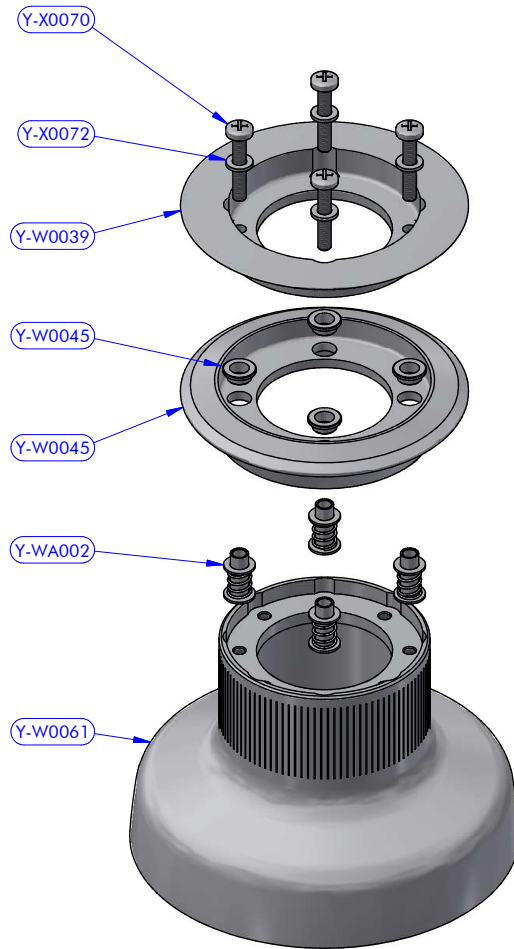

| Y-WA224 - PART LIST |                 |           |      |
|---------------------|-----------------|-----------|------|
| CODE                | DESCRIPTION     | MATERIAL  | Q.TY |
| Y-W0039             | ST central disk | Aluminium | 1    |
| Y-W0045             | ST lower disk   | Aluminium | 1    |
| Y-W0049             | ST disk bush    | Plastic   | 4    |
| Y-W0061             | Drum            | Aluminium | 1    |
| Y-WA002             | ST-spring assy  | S.Steel   | 4    |
| Y-X0070             | Screw           | S.Steel   | 4    |
| Y-X0072             | S.steel washer  | S.Steel   | 4    |

| Y-WA228 - PART LIST |                |                |      |
|---------------------|----------------|----------------|------|
| CODE                | DESCRIPTION    | MATERIAL       | Q.TY |
| B4234P              | Roller bearing | Plastic / Peek | 2    |
| Y-W0132             | S.Steel washer | S.Steel        | 1    |
| Y-W0141             | Pawl           | S.Steel        | 2    |
| Y-W0151             | Shaft cap      | Plastic        | 1    |
| Y-W0153             | Shaft cap      | POM-C          | 1    |
| Y-W0218             | Gear "A2"      | Bronze         | 1    |
| Y-W0328             | Half-ring      | Chromed brass  | 2    |
| Y-W0352             | Main shaft     | S.Steel        | 1    |
| Y-W0365             | Pipe spacer    | Plastic        | 1    |
| Y-X0059             | Screw          | S.Steel        | 1    |
| Y-X0084             | Washer         | Tufnol         | 1    |
| Y-X0087             | Torsion spring | S.Steel        | 2    |