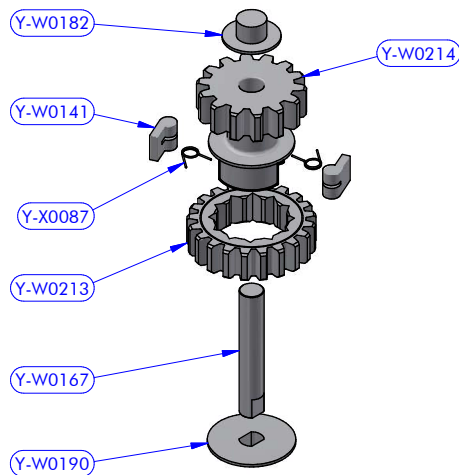

Y-WA221 - PART LIST			
CODE	DESCRIPTION	MATERIAL	Q.TY
Y-W0141	Pawl	S.Steel	2
Y-W0167	Gear axis	S.Steel	1
Y-W0182	Gear upper washer	Plastic	1
Y-W0190	Gear lower washer	Plastic	1
Y-W0213	Gear "B1"	Bronze	1
Y-W0214	Gear "B2"	Bronze	1
Y-X0087	Torsion spring	S.Steel	2