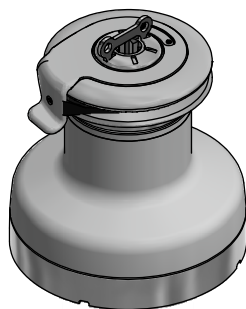

FAMILY	XT series	ARTICLE	Exploded view
DESCRIPTION	Exploded view		

MODEL CODE	XT62.3RD
------------	-----------------

DATE	18/09/2019	REV.	01
DWG N.	19091311	PG.	1 / 3

PART LIST

CODE	DESCRIPTION	MATERIAL	Q.TY
Y-W0560	ST upper disk	Aluminium	1
Y-W0561	ST arm	Aluminium	1
B10637/P	Roller bearing	Plastic / Peek	2
B4219/P	Roller bearing	Plastic / Peek	2
B4234/P	Roller bearing	Plastic / Peek	1
SFD000	Delrin ball 1/4"	Plastic	64
SFT000	Torlon ball 1/4"	Plastic	58
Y-W0006	Upper ring washer	Plastic	1
Y-W0017	Stripper	Plastic	1
Y-W0023	Bearing track	Plastic / S.Steel	1
Y-W0049	ST disk bush	Plastic	4
Y-W0069	Gear spindle	S.Steel	1
Y-W0095	Base	Aluminium	1
Y-W0130	Gear spindle	S.Steel	1
Y-W0132	Shaft washer	S.Steel	2
Y-W0141	Pawl	S.Steel	11
Y-W0151	Lower shaft cap	Plastic	1
Y-W0154	Pill code	Aluminium	1
Y-W0158	Skirt	Aluminium	1
Y-W0178	Gear spindle	S.Steel	1
Y-W0183	Spindle washer (upper)	Plastic	1
Y-W0188	Gear lower washer	Plastic	1
Y-W0191	Gear lower washer	Plastic	1
Y-W0193	Gear upper washer	Plastic	1
Y-W0231	Gear "B1"	Bronze	1
Y-W0232	Gear "B2"	Bronze	1
Y-W0234	Gear "D2"	Bronze	1
Y-W0283	Shaft washer	S.Steel	1
Y-W0328	Chromed half-ring	Chromed brass	2
Y-W0341	Lightened gear "A2"	Bronze	1
Y-W0344	Lightened gear "D1"	Bronze	1
Y-W0365	Shaft spacer	Plastic	1
Y-W0539	Main shaft	S.Steel	1
Y-W0546	Satellite gear	Brass	1
Y-W0547	Upper ring	Aluminium	1
Y-W0549	Push button	Aluminium	1
Y-W0550	Square pipe	Aluminium	1
Y-W0552	Stem extension	Chromed brass	2
Y-W0553	Release ring	Aluminium	1
Y-W0554	Pawl	Chromed brass	4
Y-W0556	ST lower disk	Aluminium	1
Y-W0557	ST central disk	Aluminium	1
Y-W0558	Lower shaft	S.Steel	1
Y-W0559	Stem	Aluminium	1
Y-W0721	Opening tool	S.Steel	1
Y-W0761	Gear cap ring	S.Steel	1
Y-W1020	Spindle	S.Steel	2
Y-W1033	Washer	S.Steel	4
Y-W1113	Pin	Torlon	1