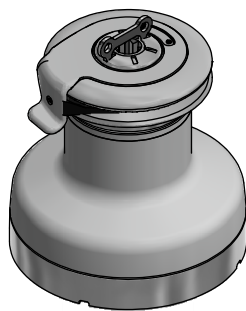

FAMILY	XT series	ARTICLE	Exploded view
DESCRIPTION	Exploded view		

MODEL CODE	XT62.3RD
------------	-----------------

DATE	18/09/2019	REV.	01
DWG N.	19091311	PG.	1 / 3

PART LIST

CODE	DESCRIPTION	MATERIAL	Q.TY
Y-W0560	ST upper disk	Aluminium	1
Y-W0561	ST arm	Aluminium	1
B10637/P	Roller bearing	Plastic / Peek	2
B4219/P	Roller bearing	Plastic / Peek	2
B4234/P	Roller bearing	Plastic / Peek	1
SFD000	Delrin ball 1/4"	Plastic	64
SFT000	Torlon ball 1/4"	Plastic	58
Y-W0006	Upper ring washer	Plastic	1
Y-W0017	Stripper	Plastic	1
Y-W0023	Bearing track	Plastic / S.Steel	1
Y-W0049	ST disk bush	Plastic	4
Y-W0069	Gear spindle	S.Steel	1
Y-W0095	Base	Aluminium	1
Y-W0130	Gear spindle	S.Steel	1
Y-W0132	Shaft washer	S.Steel	2
Y-W0141	Pawl	S.Steel	11
Y-W0151	Lower shaft cap	Plastic	1
Y-W0154	Pill code	Aluminium	1
Y-W0158	Skirt	Aluminium	1
Y-W0178	Gear spindle	S.Steel	1
Y-W0183	Spindle washer (upper)	Plastic	1
Y-W0188	Gear lower washer	Plastic	1
Y-W0191	Gear lower washer	Plastic	1
Y-W0193	Gear upper washer	Plastic	1
Y-W0231	Gear "B1"	Bronze	1
Y-W0232	Gear "B2"	Bronze	1
Y-W0234	Gear "D2"	Bronze	1
Y-W0283	Shaft washer	S.Steel	1
Y-W0328	Chromed half-ring	Chromed brass	2
Y-W0341	Lightened gear "A2"	Bronze	1
Y-W0344	Lightened gear "D1"	Bronze	1
Y-W0365	Shaft spacer	Plastic	1
Y-W0539	Main shaft	S.Steel	1
Y-W0546	Satellite gear	Brass	1
Y-W0547	Upper ring	Aluminium	1
Y-W0549	Push button	Aluminium	1
Y-W0550	Square pipe	Aluminium	1
Y-W0552	Stem extension	Chromed brass	2
Y-W0553	Release ring	Aluminium	1
Y-W0554	Pawl	Chromed brass	4
Y-W0556	ST lower disk	Aluminium	1
Y-W0557	ST central disk	Aluminium	1
Y-W0558	Lower shaft	S.Steel	1
Y-W0559	Stem	Aluminium	1
Y-W0721	Opening tool	S.Steel	1
Y-W0761	Gear cap ring	S.Steel	1
Y-W1020	Spindle	S.Steel	2
Y-W1033	Washer	S.Steel	4
Y-W1113	Pin	Torlon	1