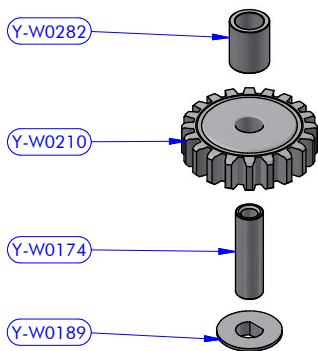

PART LIST			
CODE	DESCRIPTION	MATERIAL	Q.TY
Y-W0002	Upper cap	S.Steel	1
Y-W0005	Upper cap	Plastic	1
Y-W0014	Stripper	Plastic	1
Y-W0143	ST plug	Plastic	3
Y-W0154	I.D. tag	Aluminium	1
Y-W0721	Opening Tool	S.Steel	1
Y-W0910	Self-tailing arm	Aluminium	1
Y-W0919	ST upper disk	Aluminium	1
Y-WA187	Drum + ST disks assy	Various	1
Y-WA188	Base + Gears assy	Various	1
Y-X0053	Screw	S.Steel	1

Y-WA187 - PART LIST			
CODE	DESCRIPTION	MATERIAL	Q.TY
Y-W0038	ST central disk	Aluminium	1
Y-W0044	ST lower disk	Aluminium	1
Y-W0060	Drum	Aluminium	1
Y-W0276	Spacer	Plastic	1
Y-W1407	Screw	S.Steel	8
Y-X0078	Compression spring	S.Steel	4

Y-WA188 - PART LIST

CODE	DESCRIPTION	MATERIAL	Q.TY
B7020	Roller bearing	Plastic / S.Steel	1
B7035	Roller bearing	Plastic / S.Steel	1
Y-W0074	Stem	Chromed brass	1
Y-W0091	Base	Aluminium	1
Y-W0268	Drum washer	Plastic	1
Y-W1020	Cylinder pin	S.Steel	2
Y-WA184	Gears kit	Various	1
Y-WA185	Gears kit	Various	1
Y-WA186	Main shaft assy	Various	1
Y-X0062	Screw	S.Steel	4
Y-X0063	Screw	S.Steel	1
Y-X0081	Standard nut	S.Steel	1

Y-WA186 - PART LIST			
CODE	DESCRIPTION	MATERIAL	Q.TY
B4219	Roller bearing	Plastic / S.Steel	1
Y-W0101	Half-ring	Brass	2
Y-W0117	Main shaft	S.Steel	1
Y-W0141	Pawl	S.Steel	2
Y-W0206	Gear "A1"	Bronze	1
Y-W0207	Gear "A2"	Bronze	1
Y-W0270	Special washer	S.Steel	1
Y-W0278	Resin washer	Resin	1
Y-W0279	S.Steel washer	S.Steel	1
Y-X0075	Seeger ring	S.Steel	2
Y-X0087	Torsion spring	S.Steel	2
Y-X0208	Screw	S.Steel	1
Y-X1209	S.Steel washer	S.Steel	1