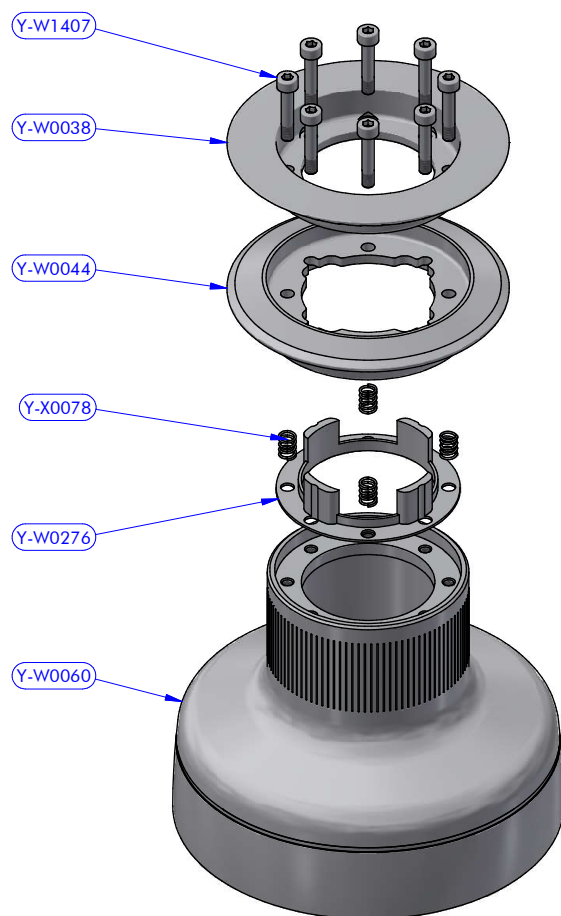

PART LIST			
CODE	DESCRIPTION	MATERIAL	Q.TY
Y-W0002	Upper cap	S.Steel	1
Y-W0005	Upper cap	Plastic	1
Y-W0014	Stripper	Plastic	1
Y-W0143	ST plug	Plastic	3
Y-W0154	I.D. tag	Aluminium	1
Y-W0721	Opening Tool	S.Steel	1
Y-W0910	Self-tailing arm	Aluminium	1
Y-W0919	ST upper disk	Aluminium	1
Y-WA187	Drum + ST disks assy	Various	1
Y-WA188	Base + Gears assy	Various	1
Y-X0053	Screw	S.Steel	1

Y-WA187 - PART LIST			
CODE	DESCRIPTION	MATERIAL	Q.TY
Y-W0038	ST central disk	Aluminium	1
Y-W0044	ST lower disk	Aluminium	1
Y-W0060	Drum	Aluminium	1
Y-W0276	Spacer	Plastic	1
Y-W1407	Screw	S.Steel	8
Y-X0078	Compression spring	S.Steel	4

Y-WA188 - PART LIST

CODE	DESCRIPTION	MATERIAL	Q.TY
B7020	Roller bearing	Plastic / S.Steel	1
B7035	Roller bearing	Plastic / S.Steel	1
Y-W0074	Stem	Chromed brass	1
Y-W0091	Base	Aluminium	1
Y-W0268	Drum washer	Plastic	1
Y-W1020	Cylinder pin	S.Steel	2
Y-WA184	Gears kit	Various	1
Y-WA185	Gears kit	Various	1
Y-WA186	Main shaft assy	Various	1
Y-X0062	Screw	S.Steel	4
Y-X0063	Screw	S.Steel	1
Y-X0081	Standard nut	S.Steel	1

Y-WA186 - PART LIST			
CODE	DESCRIPTION	MATERIAL	Q.TY
B4219	Roller bearing	Plastic / S.Steel	1
Y-W0101	Half-ring	Brass	2
Y-W0117	Main shaft	S.Steel	1
Y-W0141	Pawl	S.Steel	2
Y-W0206	Gear "A1"	Bronze	1
Y-W0207	Gear "A2"	Bronze	1
Y-W0270	Special washer	S.Steel	1
Y-W0278	Resin washer	Resin	1
Y-W0279	S.Steel washer	S.Steel	1
Y-X0075	Seeger ring	S.Steel	2
Y-X0087	Torsion spring	S.Steel	2
Y-X0208	Screw	S.Steel	1
Y-X1209	S.Steel washer	S.Steel	1