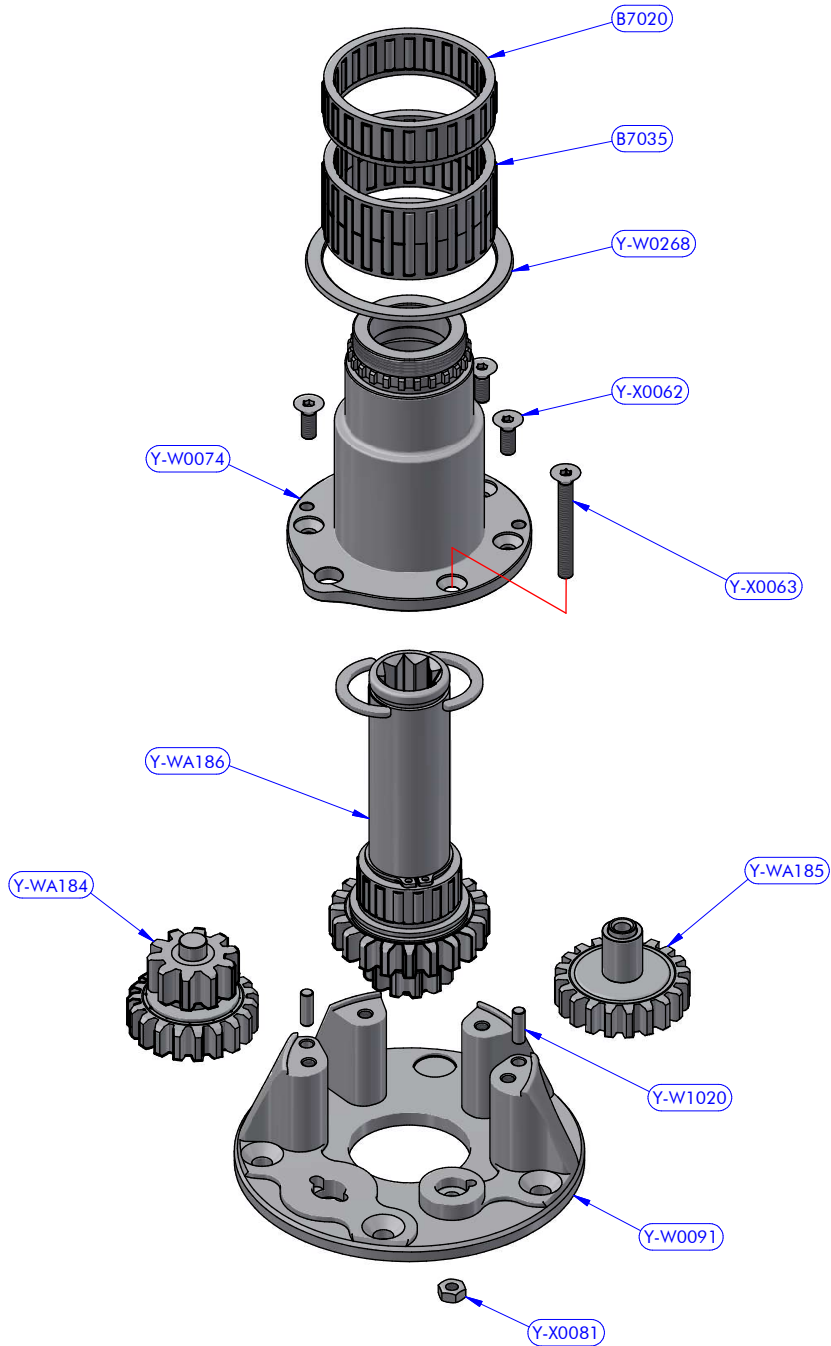

PART LIST			
CODE	DESCRIPTION	MATERIAL	Q.TY
Y-W0002	Upper cap	S.Steel	1
Y-W0005	Upper cap	Plastic	1
Y-W0014	Stripper	Plastic	1
Y-W0143	ST plug	Plastic	3
Y-W0154	I.D. tag	Aluminium	1
Y-W0721	Opening Tool	S.Steel	1
Y-W0910	Self-tailing arm	Aluminium	1
Y-W0919	ST upper disk	Aluminium	1
Y-WA187	Drum + ST disks assy	Various	1
Y-WA188	Base + Gears assy	Various	1
Y-X0053	Screw	S.Steel	1

Y-WA187 - PART LIST			
CODE	DESCRIPTION	MATERIAL	Q.TY
Y-W0038	ST central disk	Aluminium	1
Y-W0044	ST lower disk	Aluminium	1
Y-W0060	Drum	Aluminium	1
Y-W0276	Spacer	Plastic	1
Y-W1407	Screw	S.Steel	8
Y-X0078	Compression spring	S.Steel	4

Y-WA188 - PART LIST

CODE	DESCRIPTION	MATERIAL	Q.TY
B7020	Roller bearing	Plastic / S.Steel	1
B7035	Roller bearing	Plastic / S.Steel	1
Y-W0074	Stem	Chromed brass	1
Y-W0091	Base	Aluminium	1
Y-W0268	Drum washer	Plastic	1
Y-W1020	Cylinder pin	S.Steel	2
Y-WA184	Gears kit	Various	1
Y-WA185	Gears kit	Various	1
Y-WA186	Main shaft assy	Various	1
Y-X0062	Screw	S.Steel	4
Y-X0063	Screw	S.Steel	1
Y-X0081	Standard nut	S.Steel	1

Y-WA186 - PART LIST			
CODE	DESCRIPTION	MATERIAL	Q.TY
B4219	Roller bearing	Plastic / S.Steel	1
Y-W0101	Half-ring	Brass	2
Y-W0117	Main shaft	S.Steel	1
Y-W0141	Pawl	S.Steel	2
Y-W0206	Gear "A1"	Bronze	1
Y-W0207	Gear "A2"	Bronze	1
Y-W0270	Special washer	S.Steel	1
Y-W0278	Resin washer	Resin	1
Y-W0279	S.Steel washer	S.Steel	1
Y-X0075	Seeger ring	S.Steel	2
Y-X0087	Torsion spring	S.Steel	2
Y-X0208	Screw	S.Steel	1
Y-X1209	S.Steel washer	S.Steel	1