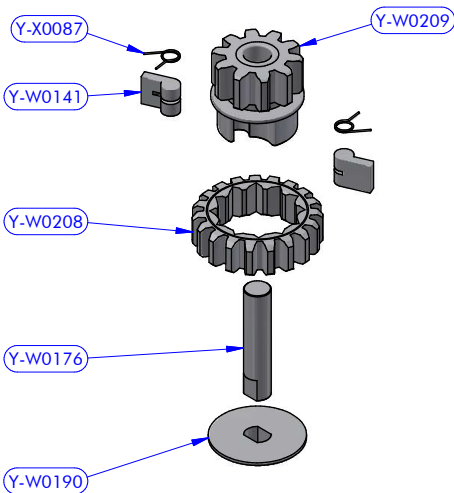

Y-WA187 - PART LIST			
CODE	DESCRIPTION	MATERIAL	Q.TY
Y-W0038	ST central disk	Aluminium	1
Y-W0044	ST lower disk	Aluminium	1
Y-W0060	Drum	Aluminium	1
Y-W0276	Spacer	Plastic	1
Y-W1407	Screw	S.Steel	8
Y-X0078	Compression spring	S.Steel	4

Y-WA188 - PART LIST

CODE	DESCRIPTION	MATERIAL	Q.TY
B7020	Roller bearing	Plastic / S.Steel	1
B7035	Roller bearing	Plastic / S.Steel	1
Y-W0074	Stem	Chromed brass	1
Y-W0091	Base	Aluminium	1
Y-W0268	Drum washer	Plastic	1
Y-W1020	Cylinder pin	S.Steel	2
Y-WA184	Gears kit	Various	1
Y-WA185	Gears kit	Various	1
Y-WA186	Main shaft assy	Various	1
Y-X0062	Screw	S.Steel	4
Y-X0063	Screw	S.Steel	1
Y-X0081	Standard nut	S.Steel	1

Y-WA186 - PART LIST			
CODE	DESCRIPTION	MATERIAL	Q.TY
B4219	Roller bearing	Plastic / S.Steel	1
Y-W0101	Half-ring	Brass	2
Y-W0117	Main shaft	S.Steel	1
Y-W0141	Pawl	S.Steel	2
Y-W0206	Gear "A1"	Bronze	1
Y-W0207	Gear "A2"	Bronze	1
Y-W0270	Special washer	S.Steel	1
Y-W0278	Resin washer	Resin	1
Y-W0279	S.Steel washer	S.Steel	1
Y-X0075	Seeger ring	S.Steel	2
Y-X0087	Torsion spring	S.Steel	2
Y-X0208	Screw	S.Steel	1
Y-X1209	S.Steel washer	S.Steel	1

Y-WA185 - PART LIST			
CODE	DESCRIPTION	MATERIAL	Q.TY
Y-W0174	Gear axis	S.Steel	1
Y-W0189	Gear lower washer	Plastic	1
Y-W0210	Gear "D1"	Bronze	1
Y-W0282	Pipe spacer	S.Steel	1

Y-WA184 - PART LIST			
CODE	DESCRIPTION	MATERIAL	Q.TY
Y-W0141	Pawl	S.Steel	2
Y-W0176	Gear axis	S.Steel	1
Y-W0190	Gear lower washer	Plastic	1
Y-W0208	Gear "B1"	Bronze	1
Y-W0209	Gear "B2"	Bronze	1
Y-X0087	Torsion spring	S.Steel	2