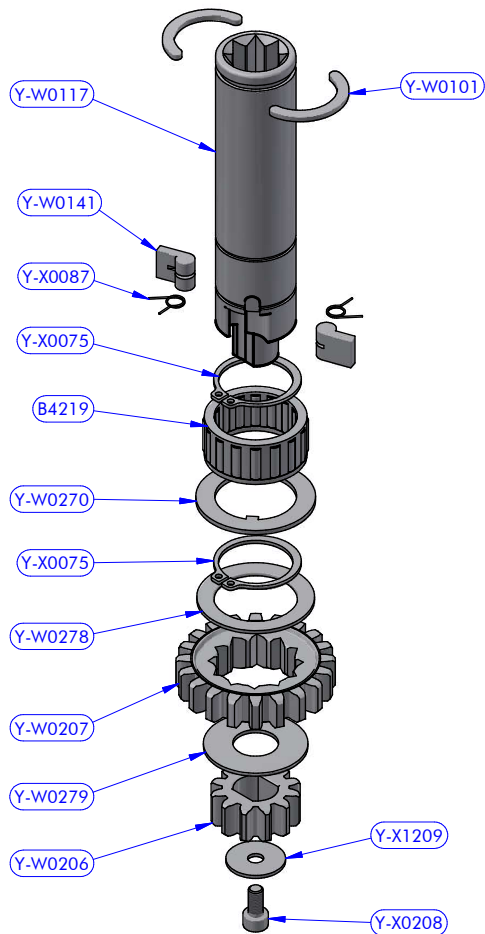

PART LIST			
CODE	DESCRIPTION	MATERIAL	Q.TY
Y-W0002	Upper cap	S.Steel	1
Y-W0005	Upper cap	Plastic	1
Y-W0014	Stripper	Plastic	1
Y-W0143	ST plug	Plastic	3
Y-W0154	I.D. tag	Aluminium	1
Y-W0721	Opening Tool	S.Steel	1
Y-W0910	Self-tailing arm	Aluminium	1
Y-W0919	ST upper disk	Aluminium	1
Y-WA187	Drum + ST disks assy	Various	1
Y-WA188	Base + Gears assy	Various	1
Y-X0053	Screw	S.Steel	1

Y-WA187 - PART LIST			
CODE	DESCRIPTION	MATERIAL	Q.TY
Y-W0038	ST central disk	Aluminium	1
Y-W0044	ST lower disk	Aluminium	1
Y-W0060	Drum	Aluminium	1
Y-W0276	Spacer	Plastic	1
Y-W1407	Screw	S.Steel	8
Y-X0078	Compression spring	S.Steel	4

Y-WA188 - PART LIST

CODE	DESCRIPTION	MATERIAL	Q.TY
B7020	Roller bearing	Plastic / S.Steel	1
B7035	Roller bearing	Plastic / S.Steel	1
Y-W0074	Stem	Chromed brass	1
Y-W0091	Base	Aluminium	1
Y-W0268	Drum washer	Plastic	1
Y-W1020	Cylinder pin	S.Steel	2
Y-WA184	Gears kit	Various	1
Y-WA185	Gears kit	Various	1
Y-WA186	Main shaft assy	Various	1
Y-X0062	Screw	S.Steel	4
Y-X0063	Screw	S.Steel	1
Y-X0081	Standard nut	S.Steel	1

Y-WA186 - PART LIST			
CODE	DESCRIPTION	MATERIAL	Q.TY
B4219	Roller bearing	Plastic / S.Steel	1
Y-W0101	Half-ring	Brass	2
Y-W0117	Main shaft	S.Steel	1
Y-W0141	Pawl	S.Steel	2
Y-W0206	Gear "A1"	Bronze	1
Y-W0207	Gear "A2"	Bronze	1
Y-W0270	Special washer	S.Steel	1
Y-W0278	Resin washer	Resin	1
Y-W0279	S.Steel washer	S.Steel	1
Y-X0075	Seeger ring	S.Steel	2
Y-X0087	Torsion spring	S.Steel	2
Y-X0208	Screw	S.Steel	1
Y-X1209	S.Steel washer	S.Steel	1