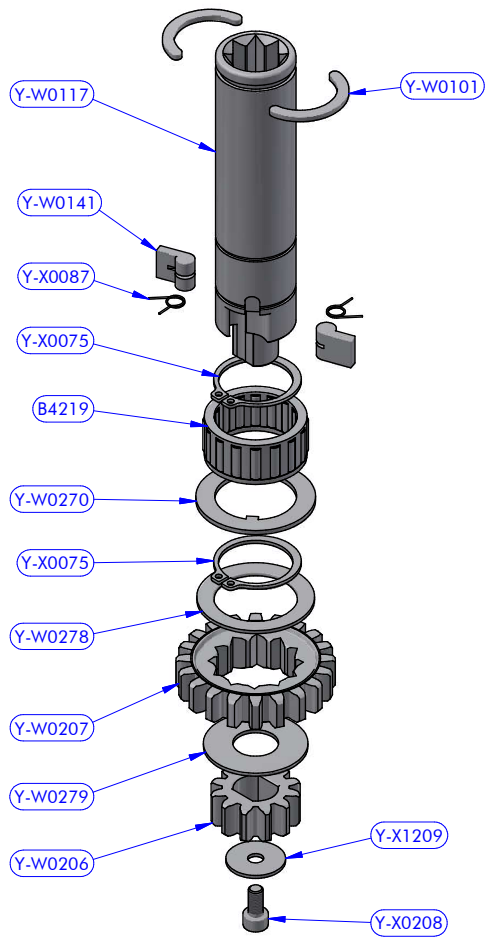

PART LIST			
CODE	DESCRIPTION	MATERIAL	Q.TY
Y-W0005	Upper cap	Plastic	1
Y-W0014	Stripper	Plastic	1
Y-W0143	ST plug	Plastic	3
Y-W0154	I.D. tag	Aluminium	1
Y-W0293CH	Self-tailing arm	Chromed brass	1
Y-W0298CH	Upper disk	Chromed brass	1
Y-W0721	Opening Tool	S.Steel	1
Y-W1332	Upper cap	S.Steel	1
Y-WA188	Base + Gears assy	Various	1
Y-WA190	Drum + ST disks assy	Various	1
Y-X0053	Screw	S.Steel	1

Y-WA190 - PART LIST			
CODE	DESCRIPTION	MATERIAL	Q.TY
Y-W0038	ST central disk	Aluminium	1
Y-W0276	Spacer	Plastic	1
Y-W0303CH	ST lower disk	Chromed brass	1
Y-W0310CH	Drum	Chromed brass	1
Y-W1407	Screw	S.Steel	8
Y-X0078	Compression spring	S.Steel	4

Y-WA188 - PART LIST

CODE	DESCRIPTION	MATERIAL	Q.TY
B7020	Roller bearing	Plastic / S.Steel	1
B7035	Roller bearing	Plastic / S.Steel	1
Y-W0074	Stem	Chromed brass	1
Y-W0091	Base	Aluminium	1
Y-W0268	Drum washer	Plastic	1
Y-W1020	Cylinder pin	S.Steel	2
Y-WA184	Gears kit	Various	1
Y-WA185	Gears kit	Various	1
Y-WA186	Main shaft assy	Various	1
Y-X0062	Screw	S.Steel	4
Y-X0063	Screw	S.Steel	1
Y-X0081	Standard nut	S.Steel	1

Y-WA186 - PART LIST			
CODE	DESCRIPTION	MATERIAL	Q.TY
B4219	Roller bearing	Plastic / S.Steel	1
Y-W0101	Half-ring	Brass	2
Y-W0117	Main shaft	S.Steel	1
Y-W0141	Pawl	S.Steel	2
Y-W0206	Gear "A1"	Bronze	1
Y-W0207	Gear "A2"	Bronze	1
Y-W0270	Special washer	S.Steel	1
Y-W0278	Resin washer	Resin	1
Y-W0279	S.Steel washer	S.Steel	1
Y-X0075	Seeger ring	S.Steel	2
Y-X0087	Torsion spring	S.Steel	2
Y-X0208	Screw	S.Steel	1
Y-X1209	S.Steel washer	S.Steel	1