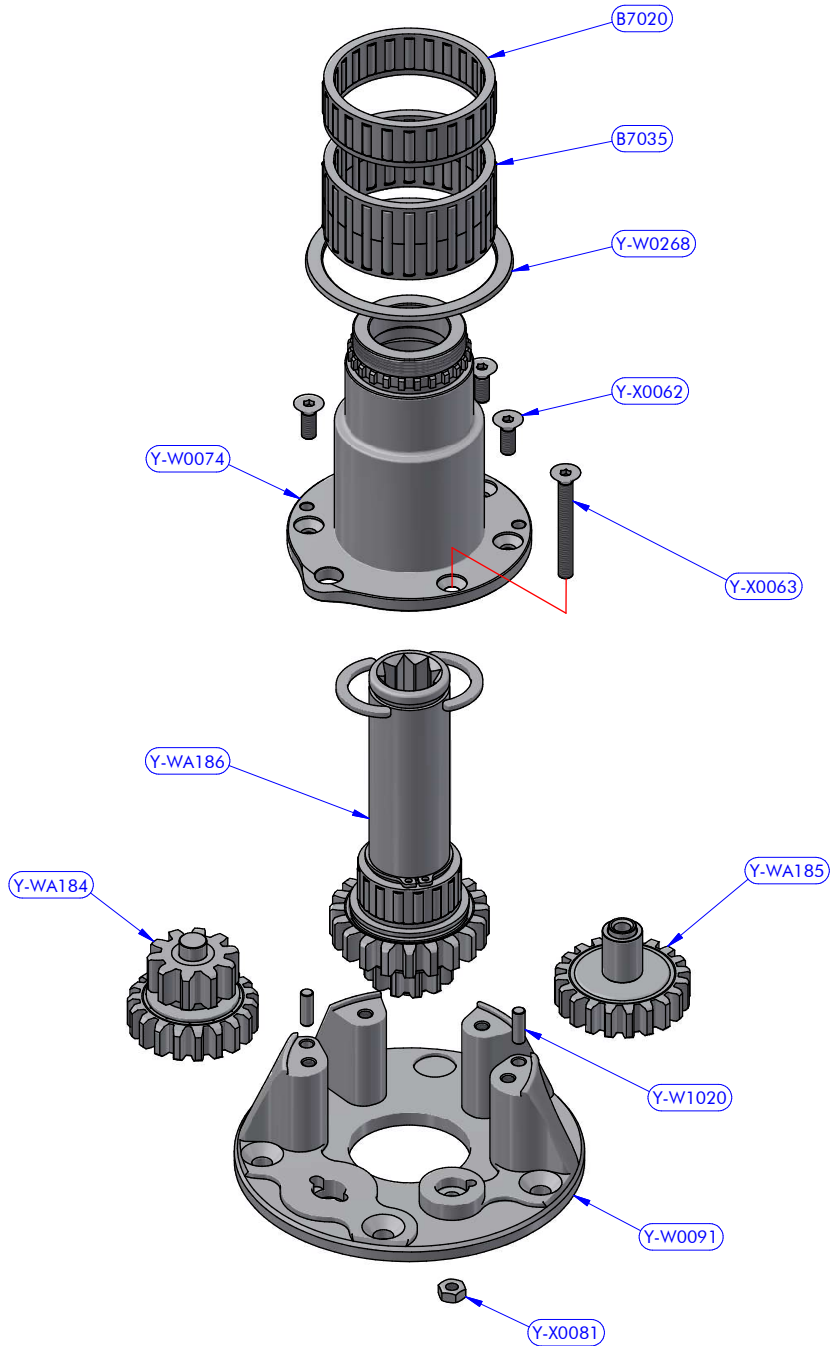

PART LIST			
CODE	DESCRIPTION	MATERIAL	Q.TY
Y-W0005	Upper cap	Plastic	1
Y-W0014	Stripper	Plastic	1
Y-W0143	ST plug	Plastic	3
Y-W0154	I.D. tag	Aluminium	1
Y-W0293CH	Self-tailing arm	Chromed brass	1
Y-W0298CH	Upper disk	Chromed brass	1
Y-W0721	Opening Tool	S.Steel	1
Y-W1332	Upper cap	S.Steel	1
Y-WA188	Base + Gears assy	Various	1
Y-WA190	Drum + ST disks assy	Various	1
Y-X0053	Screw	S.Steel	1

Y-WA190 - PART LIST			
CODE	DESCRIPTION	MATERIAL	Q.TY
Y-W0038	ST central disk	Aluminium	1
Y-W0276	Spacer	Plastic	1
Y-W0303CH	ST lower disk	Chromed brass	1
Y-W0310CH	Drum	Chromed brass	1
Y-W1407	Screw	S.Steel	8
Y-X0078	Compression spring	S.Steel	4

Y-WA188 - PART LIST

CODE	DESCRIPTION	MATERIAL	Q.TY
B7020	Roller bearing	Plastic / S.Steel	1
B7035	Roller bearing	Plastic / S.Steel	1
Y-W0074	Stem	Chromed brass	1
Y-W0091	Base	Aluminium	1
Y-W0268	Drum washer	Plastic	1
Y-W1020	Cylinder pin	S.Steel	2
Y-WA184	Gears kit	Various	1
Y-WA185	Gears kit	Various	1
Y-WA186	Main shaft assy	Various	1
Y-X0062	Screw	S.Steel	4
Y-X0063	Screw	S.Steel	1
Y-X0081	Standard nut	S.Steel	1

Y-WA186 - PART LIST			
CODE	DESCRIPTION	MATERIAL	Q.TY
B4219	Roller bearing	Plastic / S.Steel	1
Y-W0101	Half-ring	Brass	2
Y-W0117	Main shaft	S.Steel	1
Y-W0141	Pawl	S.Steel	2
Y-W0206	Gear "A1"	Bronze	1
Y-W0207	Gear "A2"	Bronze	1
Y-W0270	Special washer	S.Steel	1
Y-W0278	Resin washer	Resin	1
Y-W0279	S.Steel washer	S.Steel	1
Y-X0075	Seeger ring	S.Steel	2
Y-X0087	Torsion spring	S.Steel	2
Y-X0208	Screw	S.Steel	1
Y-X1209	S.Steel washer	S.Steel	1