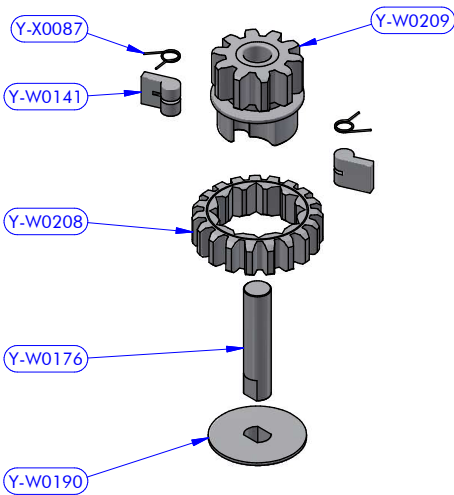

Y-WA190 - PART LIST			
CODE	DESCRIPTION	MATERIAL	Q.TY
Y-W0038	ST central disk	Aluminium	1
Y-W0276	Spacer	Plastic	1
Y-W0303CH	ST lower disk	Chromed brass	1
Y-W0310CH	Drum	Chromed brass	1
Y-W1407	Screw	S.Steel	8
Y-X0078	Compression spring	S.Steel	4

Y-WA188 - PART LIST

CODE	DESCRIPTION	MATERIAL	Q.TY
B7020	Roller bearing	Plastic / S.Steel	1
B7035	Roller bearing	Plastic / S.Steel	1
Y-W0074	Stem	Chromed brass	1
Y-W0091	Base	Aluminium	1
Y-W0268	Drum washer	Plastic	1
Y-W1020	Cylinder pin	S.Steel	2
Y-WA184	Gears kit	Various	1
Y-WA185	Gears kit	Various	1
Y-WA186	Main shaft assy	Various	1
Y-X0062	Screw	S.Steel	4
Y-X0063	Screw	S.Steel	1
Y-X0081	Standard nut	S.Steel	1

Y-WA186 - PART LIST			
CODE	DESCRIPTION	MATERIAL	Q.TY
B4219	Roller bearing	Plastic / S.Steel	1
Y-W0101	Half-ring	Brass	2
Y-W0117	Main shaft	S.Steel	1
Y-W0141	Pawl	S.Steel	2
Y-W0206	Gear "A1"	Bronze	1
Y-W0207	Gear "A2"	Bronze	1
Y-W0270	Special washer	S.Steel	1
Y-W0278	Resin washer	Resin	1
Y-W0279	S.Steel washer	S.Steel	1
Y-X0075	Seeger ring	S.Steel	2
Y-X0087	Torsion spring	S.Steel	2
Y-X0208	Screw	S.Steel	1
Y-X1209	S.Steel washer	S.Steel	1

Y-WA185 - PART LIST			
CODE	DESCRIPTION	MATERIAL	Q.TY
Y-W0174	Gear axis	S.Steel	1
Y-W0189	Gear lower washer	Plastic	1
Y-W0210	Gear "D1"	Bronze	1
Y-W0282	Pipe spacer	S.Steel	1

Y-WA184 - PART LIST			
CODE	DESCRIPTION	MATERIAL	Q.TY
Y-W0141	Pawl	S.Steel	2
Y-W0176	Gear axis	S.Steel	1
Y-W0190	Gear lower washer	Plastic	1
Y-W0208	Gear "B1"	Bronze	1
Y-W0209	Gear "B2"	Bronze	1
Y-X0087	Torsion spring	S.Steel	2