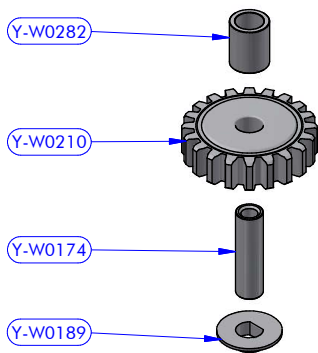

PART LIST			
CODE	DESCRIPTION	MATERIAL	Q.TY
Y-W0005	Upper cap	Plastic	1
Y-W0014	Stripper	Plastic	1
Y-W0143	ST plug	Plastic	3
Y-W0154	I.D. tag	Aluminium	1
Y-W0293CH	Self-tailing arm	Chromed brass	1
Y-W0298CH	Upper disk	Chromed brass	1
Y-W0721	Opening Tool	S.Steel	1
Y-W1332	Upper cap	S.Steel	1
Y-WA188	Base + Gears assy	Various	1
Y-WA190	Drum + ST disks assy	Various	1
Y-X0053	Screw	S.Steel	1

Y-WA190 - PART LIST			
CODE	DESCRIPTION	MATERIAL	Q.TY
Y-W0038	ST central disk	Aluminium	1
Y-W0276	Spacer	Plastic	1
Y-W0303CH	ST lower disk	Chromed brass	1
Y-W0310CH	Drum	Chromed brass	1
Y-W1407	Screw	S.Steel	8
Y-X0078	Compression spring	S.Steel	4

Y-WA188 - PART LIST

CODE	DESCRIPTION	MATERIAL	Q.TY
B7020	Roller bearing	Plastic / S.Steel	1
B7035	Roller bearing	Plastic / S.Steel	1
Y-W0074	Stem	Chromed brass	1
Y-W0091	Base	Aluminium	1
Y-W0268	Drum washer	Plastic	1
Y-W1020	Cylinder pin	S.Steel	2
Y-WA184	Gears kit	Various	1
Y-WA185	Gears kit	Various	1
Y-WA186	Main shaft assy	Various	1
Y-X0062	Screw	S.Steel	4
Y-X0063	Screw	S.Steel	1
Y-X0081	Standard nut	S.Steel	1

Y-WA186 - PART LIST			
CODE	DESCRIPTION	MATERIAL	Q.TY
B4219	Roller bearing	Plastic / S.Steel	1
Y-W0101	Half-ring	Brass	2
Y-W0117	Main shaft	S.Steel	1
Y-W0141	Pawl	S.Steel	2
Y-W0206	Gear "A1"	Bronze	1
Y-W0207	Gear "A2"	Bronze	1
Y-W0270	Special washer	S.Steel	1
Y-W0278	Resin washer	Resin	1
Y-W0279	S.Steel washer	S.Steel	1
Y-X0075	Seeger ring	S.Steel	2
Y-X0087	Torsion spring	S.Steel	2
Y-X0208	Screw	S.Steel	1
Y-X1209	S.Steel washer	S.Steel	1