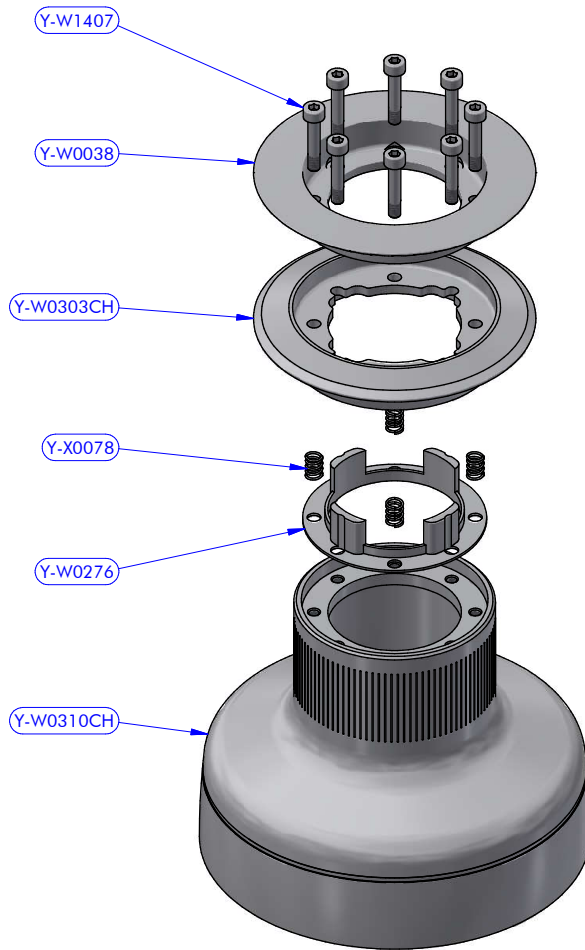

PART LIST			
CODE	DESCRIPTION	MATERIAL	Q.TY
Y-W0005	Upper cap	Plastic	1
Y-W0014	Stripper	Plastic	1
Y-W0143	ST plug	Plastic	3
Y-W0154	I.D. tag	Aluminium	1
Y-W0293CH	Self-tailing arm	Chromed brass	1
Y-W0298CH	Upper disk	Chromed brass	1
Y-W0721	Opening Tool	S.Steel	1
Y-W1332	Upper cap	S.Steel	1
Y-WA188	Base + Gears assy	Various	1
Y-WA190	Drum + ST disks assy	Various	1
Y-X0053	Screw	S.Steel	1

Y-WA190 - PART LIST			
CODE	DESCRIPTION	MATERIAL	Q.TY
Y-W0038	ST central disk	Aluminium	1
Y-W0276	Spacer	Plastic	1
Y-W0303CH	ST lower disk	Chromed brass	1
Y-W0310CH	Drum	Chromed brass	1
Y-W1407	Screw	S.Steel	8
Y-X0078	Compression spring	S.Steel	4

Y-WA188 - PART LIST

CODE	DESCRIPTION	MATERIAL	Q.TY
B7020	Roller bearing	Plastic / S.Steel	1
B7035	Roller bearing	Plastic / S.Steel	1
Y-W0074	Stem	Chromed brass	1
Y-W0091	Base	Aluminium	1
Y-W0268	Drum washer	Plastic	1
Y-W1020	Cylinder pin	S.Steel	2
Y-WA184	Gears kit	Various	1
Y-WA185	Gears kit	Various	1
Y-WA186	Main shaft assy	Various	1
Y-X0062	Screw	S.Steel	4
Y-X0063	Screw	S.Steel	1
Y-X0081	Standard nut	S.Steel	1

Y-WA186 - PART LIST			
CODE	DESCRIPTION	MATERIAL	Q.TY
B4219	Roller bearing	Plastic / S.Steel	1
Y-W0101	Half-ring	Brass	2
Y-W0117	Main shaft	S.Steel	1
Y-W0141	Pawl	S.Steel	2
Y-W0206	Gear "A1"	Bronze	1
Y-W0207	Gear "A2"	Bronze	1
Y-W0270	Special washer	S.Steel	1
Y-W0278	Resin washer	Resin	1
Y-W0279	S.Steel washer	S.Steel	1
Y-X0075	Seeger ring	S.Steel	2
Y-X0087	Torsion spring	S.Steel	2
Y-X0208	Screw	S.Steel	1
Y-X1209	S.Steel washer	S.Steel	1