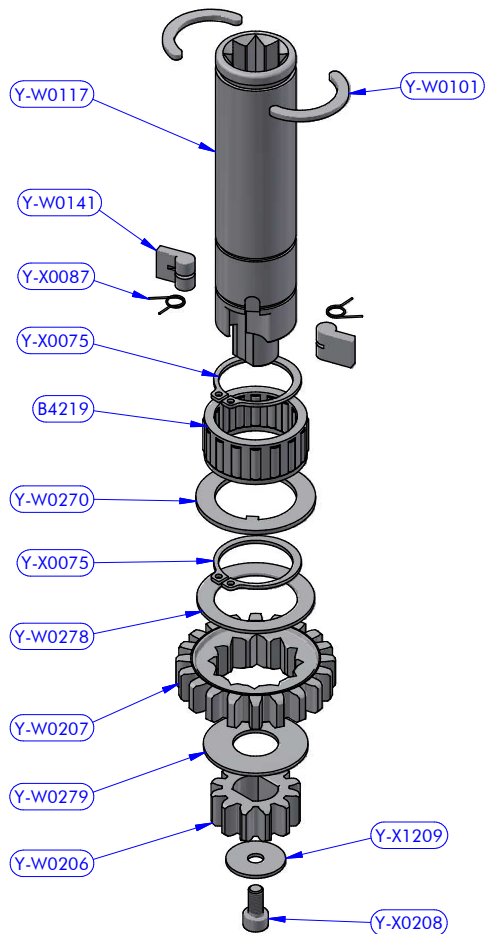

PART LIST			
CODE	DESCRIPTION	MATERIAL	Q.TY
Y-W0005	Upper cap	Plastic	1
Y-W0014	Stripper	Plastic	1
Y-W0143	ST plug	Plastic	3
Y-W0154	I.D. tag	Aluminium	1
Y-W0293	Self-tailing arm	Brass	1
Y-W0298	Upper disk	Brass	1
Y-W0721	Opening Tool	S.Steel	1
Y-W1109	Upper cap	Bronze	1
Y-WA188	Base + Gears assy	Various	1
Y-WA189	Drum + ST disks assy	Various	1
Y-X0053	Screw	S.Steel	1

Y-WA189 - PART LIST			
CODE	DESCRIPTION	MATERIAL	Q.TY
Y-W0038	ST central disk	Aluminium	1
Y-W0276	Spacer	Plastic	1
Y-W0303	ST lower disk	Brass	1
Y-W0310	Drum	Brass	1
Y-W1407	Screw	S.Steel	8
Y-X0078	Compression spring	S.Steel	4

Y-WA188 - PART LIST

CODE	DESCRIPTION	MATERIAL	Q.TY
B7020	Roller bearing	Plastic / S.Steel	1
B7035	Roller bearing	Plastic / S.Steel	1
Y-W0074	Stem	Chromed brass	1
Y-W0091	Base	Aluminium	1
Y-W0268	Drum washer	Plastic	1
Y-W1020	Cylinder pin	S.Steel	2
Y-WA184	Gears kit	Various	1
Y-WA185	Gears kit	Various	1
Y-WA186	Main shaft assy	Various	1
Y-X0062	Screw	S.Steel	4
Y-X0063	Screw	S.Steel	1
Y-X0081	Standard nut	S.Steel	1

Y-WA186 - PART LIST			
CODE	DESCRIPTION	MATERIAL	Q.TY
B4219	Roller bearing	Plastic / S.Steel	1
Y-W0101	Half-ring	Brass	2
Y-W0117	Main shaft	S.Steel	1
Y-W0141	Pawl	S.Steel	2
Y-W0206	Gear "A1"	Bronze	1
Y-W0207	Gear "A2"	Bronze	1
Y-W0270	Special washer	S.Steel	1
Y-W0278	Resin washer	Resin	1
Y-W0279	S.Steel washer	S.Steel	1
Y-X0075	Seeger ring	S.Steel	2
Y-X0087	Torsion spring	S.Steel	2
Y-X0208	Screw	S.Steel	1
Y-X1209	S.Steel washer	S.Steel	1