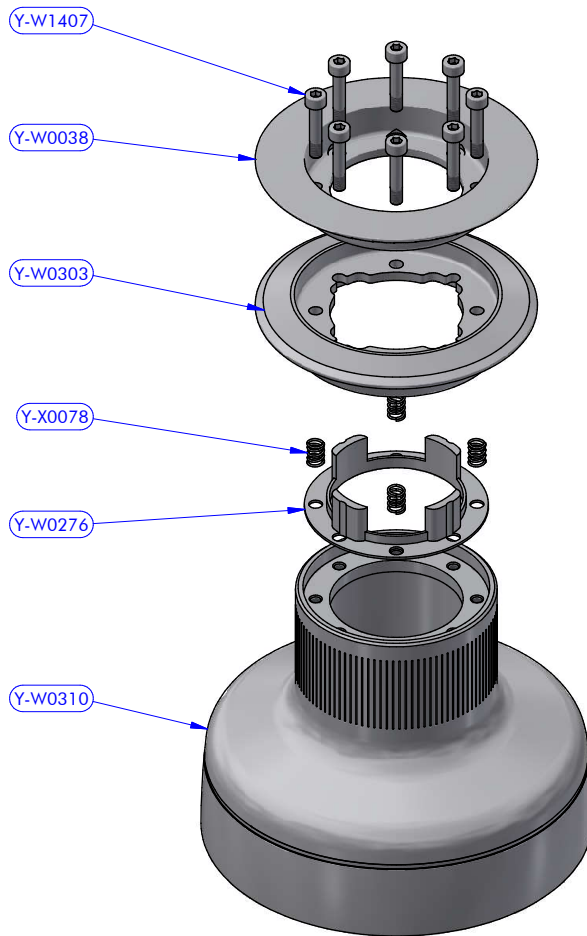

PART LIST			
CODE	DESCRIPTION	MATERIAL	Q.TY
Y-W0005	Upper cap	Plastic	1
Y-W0014	Stripper	Plastic	1
Y-W0143	ST plug	Plastic	3
Y-W0154	I.D. tag	Aluminium	1
Y-W0293	Self-tailing arm	Brass	1
Y-W0298	Upper disk	Brass	1
Y-W0721	Opening Tool	S.Steel	1
Y-W1109	Upper cap	Bronze	1
Y-WA188	Base + Gears assy	Various	1
Y-WA189	Drum + ST disks assy	Various	1
Y-X0053	Screw	S.Steel	1

Y-WA189 - PART LIST			
CODE	DESCRIPTION	MATERIAL	Q.TY
Y-W0038	ST central disk	Aluminium	1
Y-W0276	Spacer	Plastic	1
Y-W0303	ST lower disk	Brass	1
Y-W0310	Drum	Brass	1
Y-W1407	Screw	S.Steel	8
Y-X0078	Compression spring	S.Steel	4

Y-WA188 - PART LIST

CODE	DESCRIPTION	MATERIAL	Q.TY
B7020	Roller bearing	Plastic / S.Steel	1
B7035	Roller bearing	Plastic / S.Steel	1
Y-W0074	Stem	Chromed brass	1
Y-W0091	Base	Aluminium	1
Y-W0268	Drum washer	Plastic	1
Y-W1020	Cylinder pin	S.Steel	2
Y-WA184	Gears kit	Various	1
Y-WA185	Gears kit	Various	1
Y-WA186	Main shaft assy	Various	1
Y-X0062	Screw	S.Steel	4
Y-X0063	Screw	S.Steel	1
Y-X0081	Standard nut	S.Steel	1

Y-WA186 - PART LIST			
CODE	DESCRIPTION	MATERIAL	Q.TY
B4219	Roller bearing	Plastic / S.Steel	1
Y-W0101	Half-ring	Brass	2
Y-W0117	Main shaft	S.Steel	1
Y-W0141	Pawl	S.Steel	2
Y-W0206	Gear "A1"	Bronze	1
Y-W0207	Gear "A2"	Bronze	1
Y-W0270	Special washer	S.Steel	1
Y-W0278	Resin washer	Resin	1
Y-W0279	S.Steel washer	S.Steel	1
Y-X0075	Seeger ring	S.Steel	2
Y-X0087	Torsion spring	S.Steel	2
Y-X0208	Screw	S.Steel	1
Y-X1209	S.Steel washer	S.Steel	1