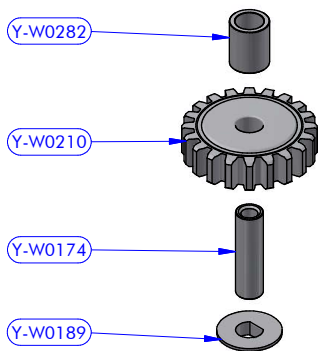

PART LIST			
CODE	DESCRIPTION	MATERIAL	Q.TY
Y-W0005	Upper cap	Plastic	1
Y-W0014	Stripper	Plastic	1
Y-W0143	ST plug	Plastic	3
Y-W0154	I.D. tag	Aluminium	1
Y-W0293	Self-tailing arm	Brass	1
Y-W0298	Upper disk	Brass	1
Y-W0721	Opening Tool	S.Steel	1
Y-W1109	Upper cap	Bronze	1
Y-WA188	Base + Gears assy	Various	1
Y-WA189	Drum + ST disks assy	Various	1
Y-X0053	Screw	S.Steel	1

Y-WA189 - PART LIST			
CODE	DESCRIPTION	MATERIAL	Q.TY
Y-W0038	ST central disk	Aluminium	1
Y-W0276	Spacer	Plastic	1
Y-W0303	ST lower disk	Brass	1
Y-W0310	Drum	Brass	1
Y-W1407	Screw	S.Steel	8
Y-X0078	Compression spring	S.Steel	4

Y-WA188 - PART LIST

CODE	DESCRIPTION	MATERIAL	Q.TY
B7020	Roller bearing	Plastic / S.Steel	1
B7035	Roller bearing	Plastic / S.Steel	1
Y-W0074	Stem	Chromed brass	1
Y-W0091	Base	Aluminium	1
Y-W0268	Drum washer	Plastic	1
Y-W1020	Cylinder pin	S.Steel	2
Y-WA184	Gears kit	Various	1
Y-WA185	Gears kit	Various	1
Y-WA186	Main shaft assy	Various	1
Y-X0062	Screw	S.Steel	4
Y-X0063	Screw	S.Steel	1
Y-X0081	Standard nut	S.Steel	1

Y-WA186 - PART LIST			
CODE	DESCRIPTION	MATERIAL	Q.TY
B4219	Roller bearing	Plastic / S.Steel	1
Y-W0101	Half-ring	Brass	2
Y-W0117	Main shaft	S.Steel	1
Y-W0141	Pawl	S.Steel	2
Y-W0206	Gear "A1"	Bronze	1
Y-W0207	Gear "A2"	Bronze	1
Y-W0270	Special washer	S.Steel	1
Y-W0278	Resin washer	Resin	1
Y-W0279	S.Steel washer	S.Steel	1
Y-X0075	Seeger ring	S.Steel	2
Y-X0087	Torsion spring	S.Steel	2
Y-X0208	Screw	S.Steel	1
Y-X1209	S.Steel washer	S.Steel	1