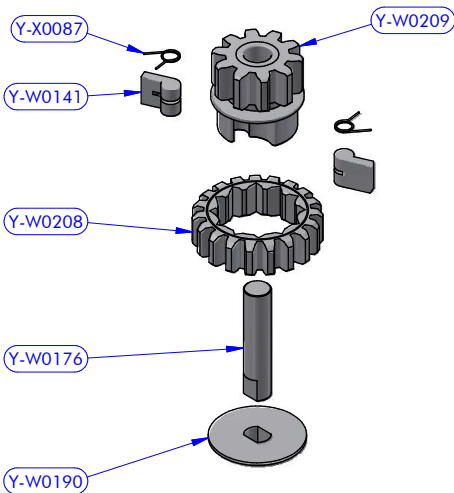

Y-WA189 - PART LIST			
CODE	DESCRIPTION	MATERIAL	Q.TY
Y-W0038	ST central disk	Aluminium	1
Y-W0276	Spacer	Plastic	1
Y-W0303	ST lower disk	Brass	1
Y-W0310	Drum	Brass	1
Y-W1407	Screw	S.Steel	8
Y-X0078	Compression spring	S.Steel	4

Y-WA188 - PART LIST

CODE	DESCRIPTION	MATERIAL	Q.TY
B7020	Roller bearing	Plastic / S.Steel	1
B7035	Roller bearing	Plastic / S.Steel	1
Y-W0074	Stem	Chromed brass	1
Y-W0091	Base	Aluminium	1
Y-W0268	Drum washer	Plastic	1
Y-W1020	Cylinder pin	S.Steel	2
Y-WA184	Gears kit	Various	1
Y-WA185	Gears kit	Various	1
Y-WA186	Main shaft assy	Various	1
Y-X0062	Screw	S.Steel	4
Y-X0063	Screw	S.Steel	1
Y-X0081	Standard nut	S.Steel	1

Y-WA186 - PART LIST			
CODE	DESCRIPTION	MATERIAL	Q.TY
B4219	Roller bearing	Plastic / S.Steel	1
Y-W0101	Half-ring	Brass	2
Y-W0117	Main shaft	S.Steel	1
Y-W0141	Pawl	S.Steel	2
Y-W0206	Gear "A1"	Bronze	1
Y-W0207	Gear "A2"	Bronze	1
Y-W0270	Special washer	S.Steel	1
Y-W0278	Resin washer	Resin	1
Y-W0279	S.Steel washer	S.Steel	1
Y-X0075	Seeger ring	S.Steel	2
Y-X0087	Torsion spring	S.Steel	2
Y-X0208	Screw	S.Steel	1
Y-X1209	S.Steel washer	S.Steel	1

Y-WA185 - PART LIST			
CODE	DESCRIPTION	MATERIAL	Q.TY
Y-W0174	Gear axis	S.Steel	1
Y-W0189	Gear lower washer	Plastic	1
Y-W0210	Gear "D1"	Bronze	1
Y-W0282	Pipe spacer	S.Steel	1

Y-WA184 - PART LIST			
CODE	DESCRIPTION	MATERIAL	Q.TY
Y-W0141	Pawl	S.Steel	2
Y-W0176	Gear axis	S.Steel	1
Y-W0190	Gear lower washer	Plastic	1
Y-W0208	Gear "B1"	Bronze	1
Y-W0209	Gear "B2"	Bronze	1
Y-X0087	Torsion spring	S.Steel	2