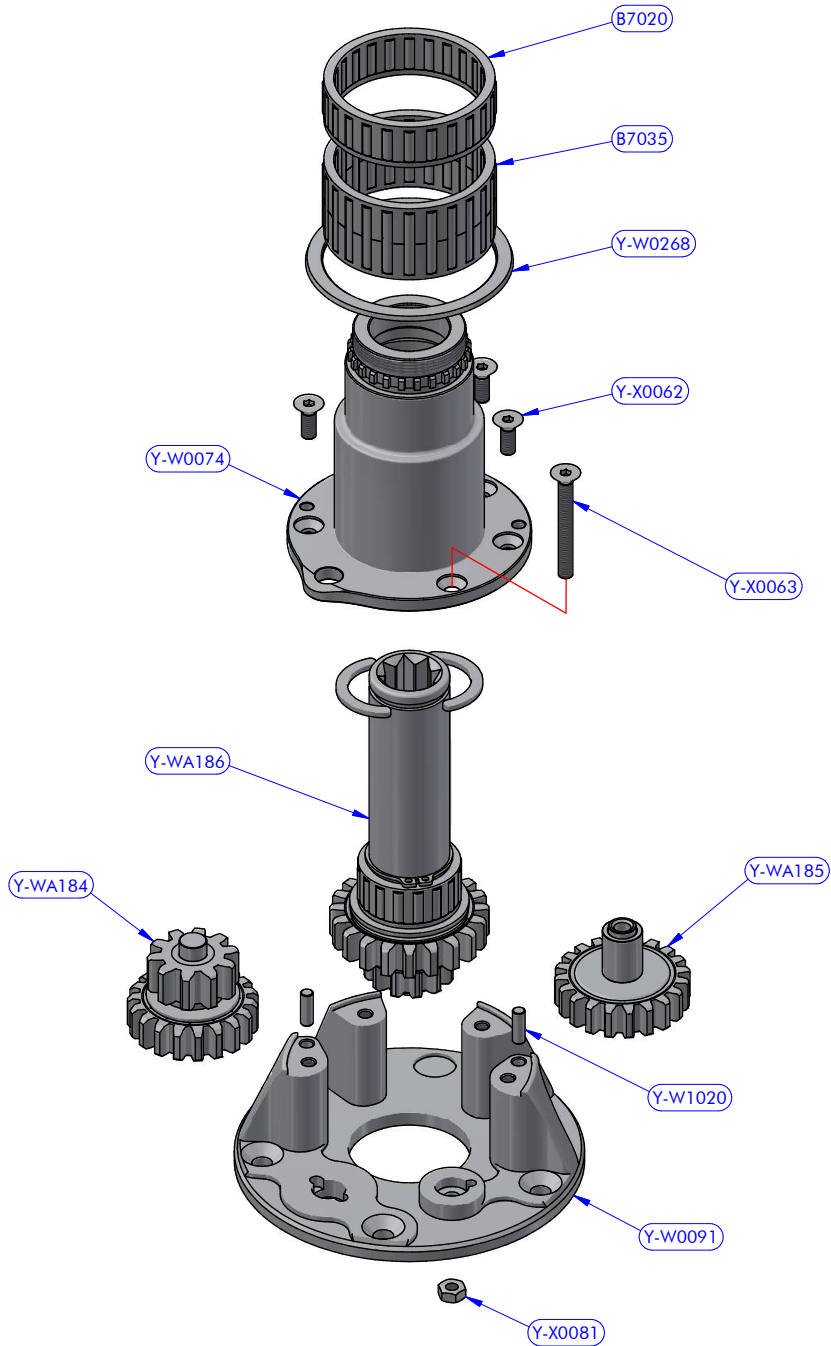

PART LIST			
CODE	DESCRIPTION	MATERIAL	Q.TY
Y-W0005	Upper cap	Plastic	1
Y-W0014	Stripper	Plastic	1
Y-W0143	ST plug	Plastic	3
Y-W0154	I.D. tag	Aluminium	1
Y-W0293	Self-tailing arm	Brass	1
Y-W0298	Upper disk	Brass	1
Y-W0721	Opening Tool	S.Steel	1
Y-W1109	Upper cap	Bronze	1
Y-WA188	Base + Gears assy	Various	1
Y-WA189	Drum + ST disks assy	Various	1
Y-X0053	Screw	S.Steel	1

Y-WA189 - PART LIST			
CODE	DESCRIPTION	MATERIAL	Q.TY
Y-W0038	ST central disk	Aluminium	1
Y-W0276	Spacer	Plastic	1
Y-W0303	ST lower disk	Brass	1
Y-W0310	Drum	Brass	1
Y-W1407	Screw	S.Steel	8
Y-X0078	Compression spring	S.Steel	4

Y-WA188 - PART LIST

CODE	DESCRIPTION	MATERIAL	Q.TY
B7020	Roller bearing	Plastic / S.Steel	1
B7035	Roller bearing	Plastic / S.Steel	1
Y-W0074	Stem	Chromed brass	1
Y-W0091	Base	Aluminium	1
Y-W0268	Drum washer	Plastic	1
Y-W1020	Cylinder pin	S.Steel	2
Y-WA184	Gears kit	Various	1
Y-WA185	Gears kit	Various	1
Y-WA186	Main shaft assy	Various	1
Y-X0062	Screw	S.Steel	4
Y-X0063	Screw	S.Steel	1
Y-X0081	Standard nut	S.Steel	1

Y-WA186 - PART LIST			
CODE	DESCRIPTION	MATERIAL	Q.TY
B4219	Roller bearing	Plastic / S.Steel	1
Y-W0101	Half-ring	Brass	2
Y-W0117	Main shaft	S.Steel	1
Y-W0141	Pawl	S.Steel	2
Y-W0206	Gear "A1"	Bronze	1
Y-W0207	Gear "A2"	Bronze	1
Y-W0270	Special washer	S.Steel	1
Y-W0278	Resin washer	Resin	1
Y-W0279	S.Steel washer	S.Steel	1
Y-X0075	Seeger ring	S.Steel	2
Y-X0087	Torsion spring	S.Steel	2
Y-X0208	Screw	S.Steel	1
Y-X1209	S.Steel washer	S.Steel	1