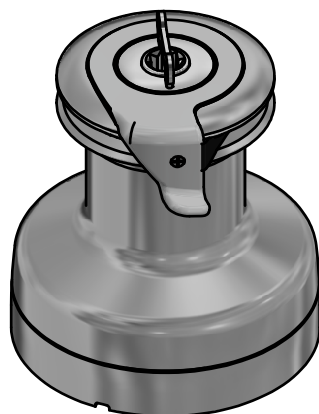

**antal**

FAMILY	XT series	ARTICLE	XT52 AL
DESCRIPTION	Exploded view		

MODEL CODE	<b>XT52/AL</b>
------------	----------------

DATE	27/03/2019	REV.	01
DWG N.	18120410	PG.	1 / 2

PART LIST

CODE	DESCRIPTION	MATERIAL	Q.TY
B4219	Roller bearing	Plastic / S.Steel	1
B4234	Roller bearing	Plastic / S.Steel	1
B8937	Roller bearing	Plastic / S.Steel	2
SFT000	Torlon ball 1/4"	Plastic	49
Y-W0003	Upper ring	S.Steel	1
Y-W0006	Upper ring washer	Plastic	1
Y-W0016	Stripper	Plastic	1
Y-W0040	ST central disk	Aluminium	1
Y-W0046	ST lower disk	Aluminium	1
Y-W0049	ST disk bush	Plastic	4
Y-W0063	Drum	Aluminium	1
Y-W0077	Stem	Chromed brass	1
Y-W0094	Base	Aluminium	1
Y-W0101	Half-ring	Brass	2
Y-W0106	Shaft spacer	Plastic	1
Y-W0120	Main shaft	S.Steel	1
Y-W0132	Shaft washer	S.Steel	1
Y-W0138	Shaft washer	S.Steel	1
Y-W0141	Pawl	S.Steel	6
Y-W0143	ST plug	Plastic	4
Y-W0151	Lower shaft cap	Plastic	1
Y-W0157	Skirt	Aluminium	1
Y-W0169	Gear spindle	S.Steel	1
Y-W0178	Gear spindle	S.Steel	1
Y-W0185	Gear upper washer	Plastic	1
Y-W0188	Gear lower washer	Plastic	1
Y-W0191	Gear lower washer	Plastic	1
Y-W0193	Gear upper washer	Plastic	1
Y-W0224	Gear "A2"	Bronze	1
Y-W0225	Gear "B1"	Bronze	1
Y-W0226	Gear "B2"	Bronze	1
Y-W0227	Gear "D1"	Bronze	1
Y-W0228	Gear "D2"	Bronze	1
Y-W0721	Opening tool	S.Steel	1
Y-W0912	ST arm	Aluminium	1
Y-W0921	ST upper disk	Aluminium	1
Y-W1020	Spindle	S.Steel	4
Y-W1033	Washer	S.Steel	4
Y-WA002	ST-spring assy	S.Steel	4
Y-X0051	Screw	S.Steel	1
Y-X0055	Screw	S.Steel	1
Y-X0059	Screw	S.Steel	1
Y-X0069	Screw	S.Steel	4
Y-X0070	Screw	S.Steel	4
Y-X0072	Washer	S.Steel	4
Y-X0087	Pawl spring	S.Steel	6