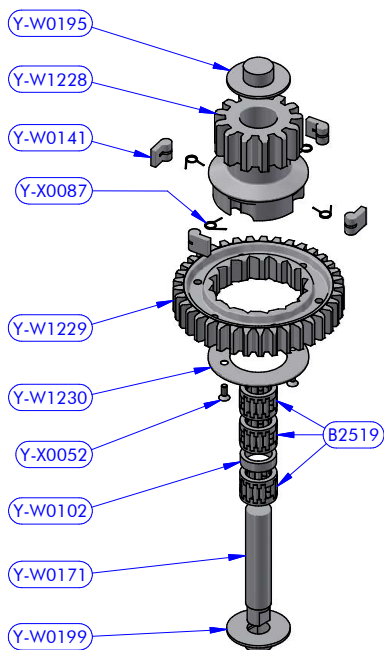

Code Y-WA117
Winch XT76 - Axis "B" gears kit