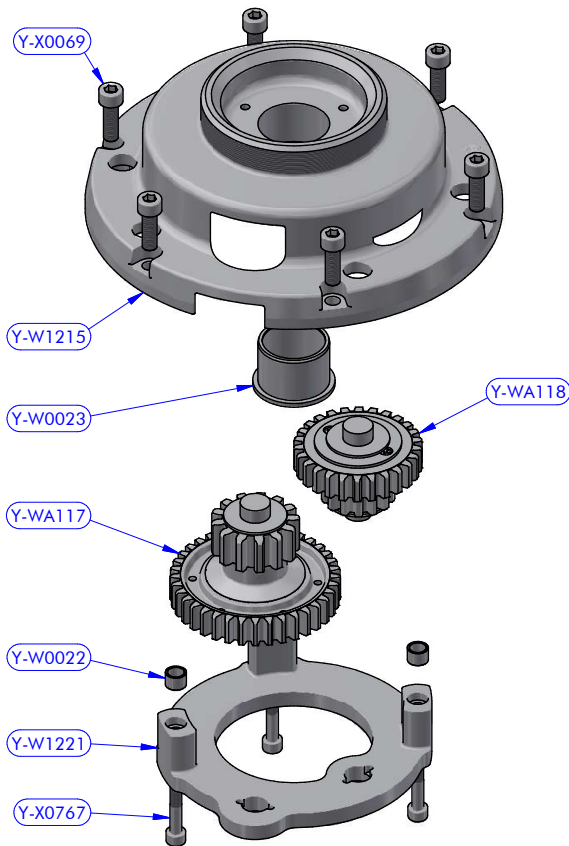

Code Y-WA119
XT76 - Base + Gears assy

Y-WA117 PART LIST

CODE	DESCRIPTION	MATERIAL	Q.TY
B2519	Roller bearing	Plastic / S.Steel	3
Y-W0102	Pipe spacer	POM-C	1
Y-W0141	Pawl	S.Steel	4
Y-W0171	Gear axis	S.Steel HR	1
Y-W0195	Gear upper washer	Plastic	1
Y-W0199	Gear lower washer	Plastic	1
Y-W1228	Gear "B2"	Bronze	1
Y-W1229	Gear "B1"	Bronze	1
Y-W1230	Gear ring	S.Steel	1
Y-X0052	Screw	S.Steel	2
Y-X0087	Torsion spring	S.Steel	4

Y-WA118 PART LIST

CODE	DESCRIPTION	MATERIAL	Q.TY
B2519	Roller bearing	Plastic / S.Steel	2
Y-W0032	Gear ring	S.Steel	1
Y-W0102	Pipe spacer	POM-C	1
Y-W0141	Pawl	S.Steel	4
Y-W0180	Gear axis	S.Steel HR	1
Y-W0195	Gear upper washer	Plastic	1
Y-W0199	Gear lower washer	Plastic	1
Y-W0246	Gear "D2"	Bronze	1
Y-W1231	Gear "D1"	Bronze	1
Y-X0052	Screw	S.Steel	2
Y-X0087	Torsion spring	S.Steel	4

Y-WA119 PART LIST

CODE	DESCRIPTION	MATERIAL	Q.TY
Y-W0022	Pipe spacer	S.Steel	2
Y-W0023	Bearing track	Plastic / S.Steel	1
Y-W1215	Base	Aluminium	1
Y-W1221	Gear base	Aluminium	1
Y-WA117	Gears kit	Various	1
Y-WA118	Gears kit	Various	1
Y-X0069	Screw	S.Steel	6
Y-X0767	Screw	S.Steel	3