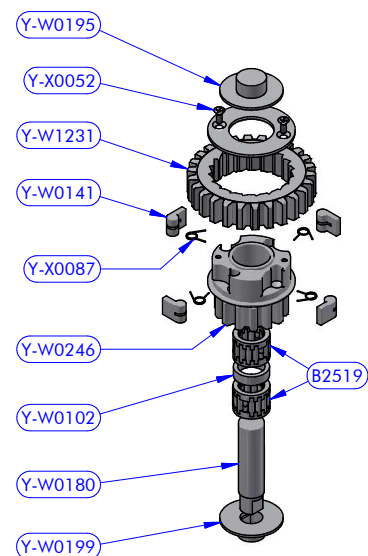

Code Y-WA118
Winch XT76 - Axis "D" gears kit