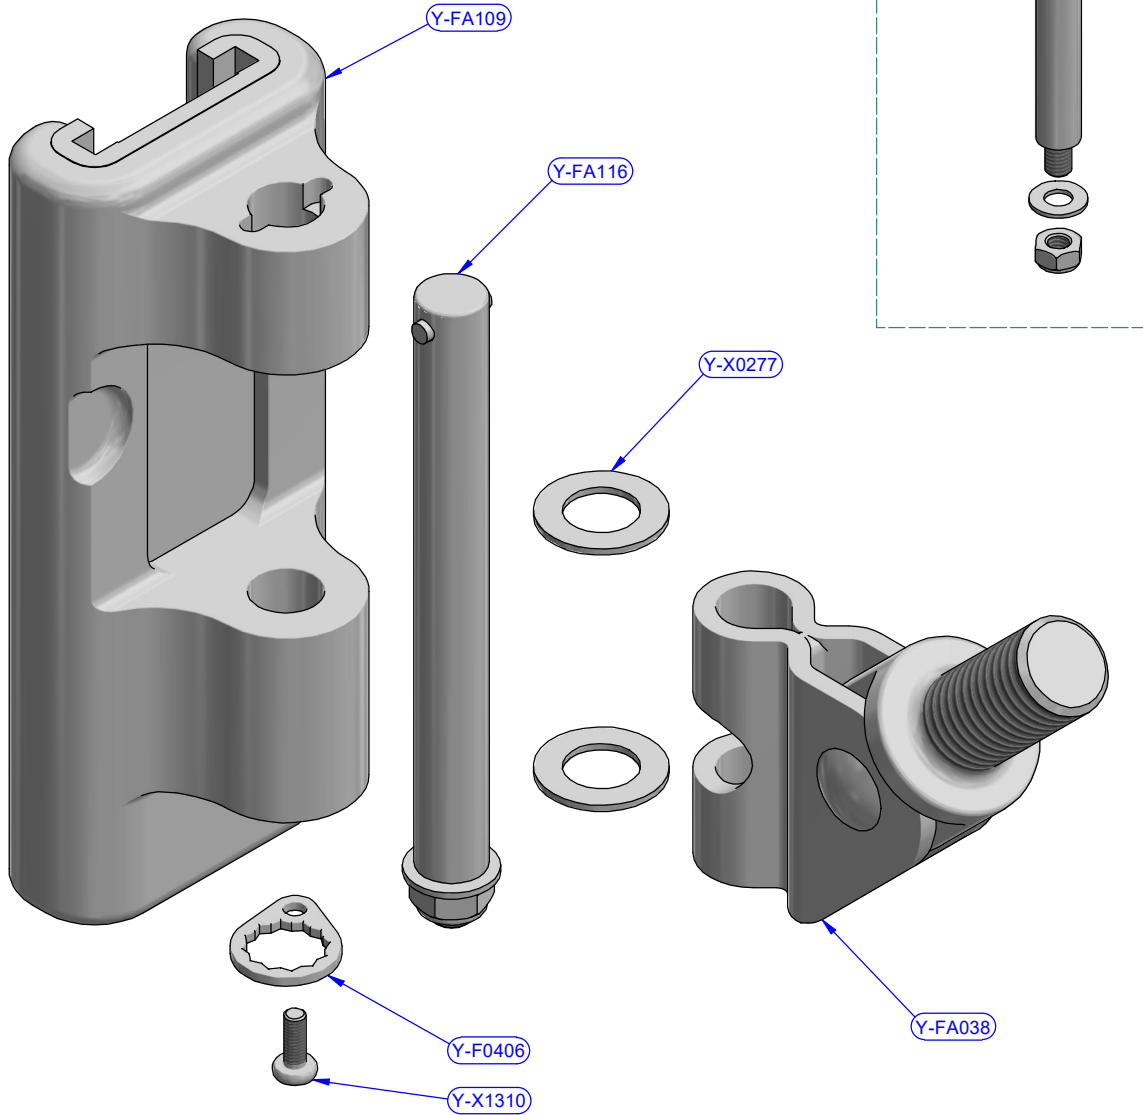

Cod. Y-FA116
Pin kit

PART LIST

CODE	DESCRIPTION	MATERIAL	Q.TY
Y-F0406	Exagonal washer	S.Steel	1
Y-FA038	Asymmetrical joint	Various	1
Y-FA109	Base module	Various	1
Y-FA116	Pin kit	Various	1
Y-X0277	Washer	Tufhol	2
Y-X1310	Screw	S.Steel	1

antal

FAMILY: HS30 series
ARTICLE: Slider with joint
DESCRIPTION: Exploded view

MODEL CODE: HS30.120JA/14

DATE: 23/09/2020
REV.: 01
DWG N.: 18100808
PG.: 1 / 1