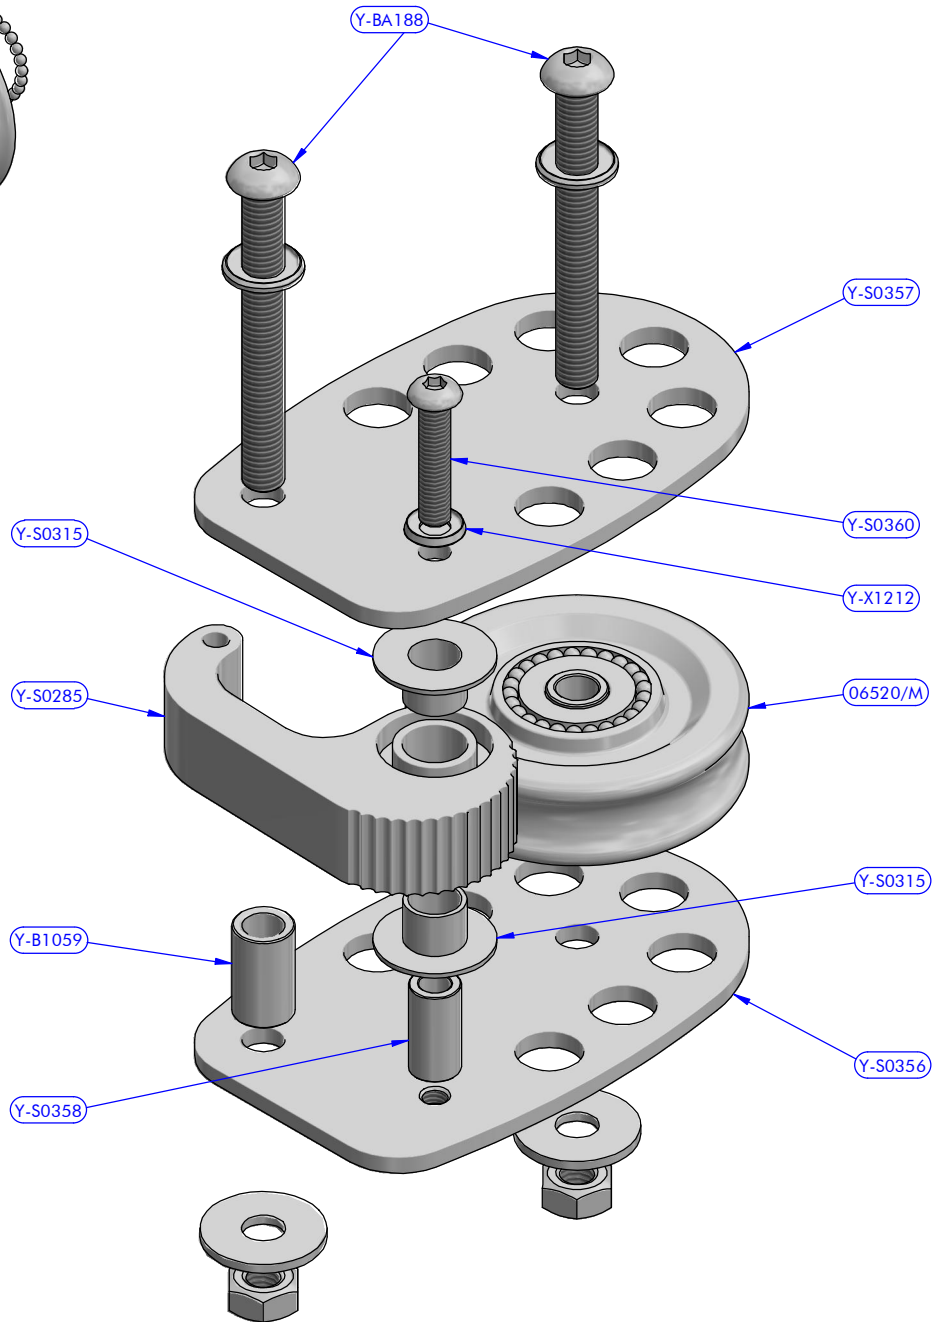

Cod.06520/M
Sheave

Cod.Y-BA188
Fixing screw kit

PART LIST			
CODE	DESCRIPTION	MATERIAL	Q.TY
06520/M	Sheave	Various	1
Y-B1059	Pipe spacer	S.Steel	1
Y-BA188	Fixing screw kit	Various	2
Y-S0285	Locking cam	Aluminium	1
Y-S0315	Bushing	Plastic	2
Y-S0356	Lower cheekplate	Aluminium	1
Y-S0357	Upper cheekplate	Aluminium	1
Y-S0358	Pipe spacer	S.Steel	1
Y-S0360	Screw	S.Steel	1
Y-X1212	Washer	Plastic	1

antal

Stopper deck-blocks

Stopper deck block

FAMILY

ARTICLE

DESCRIPTION

Exploded view

MODEL CODE

851.065/LEFT

29/07/2020

01

DATE

REV.

19091204

1 / 1

DWG N.