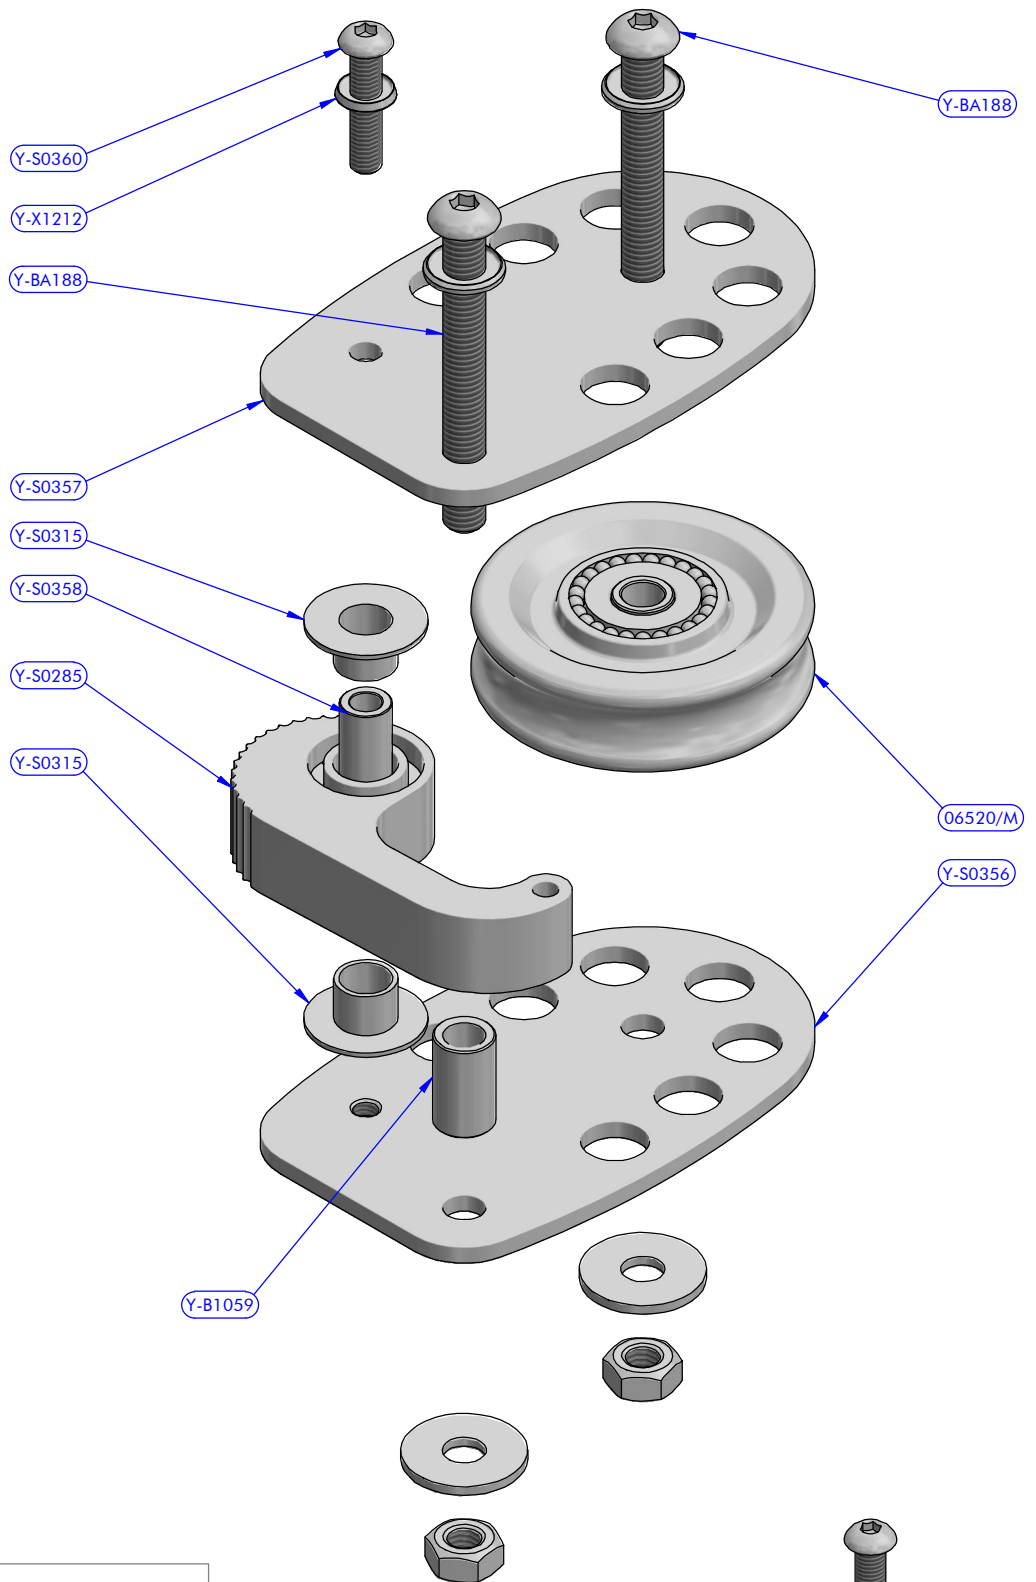

Cod.06520/M
Sheave

Cod.Y-BA188
Fixing screw kit

PART LIST

CODE	DESCRIPTION	MATERIAL	Q.TY
06520/M	Sheave	Various	1
Y-B1059	Pipe spacer	S.Steel	1
Y-BA188	Fixing screw kit	Various	2
Y-S0285	Locking cam	Aluminium	1
Y-S0315	Bushing	Plastic	2
Y-S0356	Lower cheekplate	Aluminium	1
Y-S0357	Upper cheekplate	Aluminium	1
Y-S0358	Pipe spacer	S.Steel	1
Y-S0360	Screw	S.Steel	1
Y-X1212	Washer	Plastic	1

antal

Stopper deck-blocks

Stopper deck block

851.065/RIGHT

29/07/2020

01

FAMILY

ARTICLE

DATE

REV.

DESCRIPTION

Exploded view

MODEL CODE

DWG N.

19091201

1 / 1