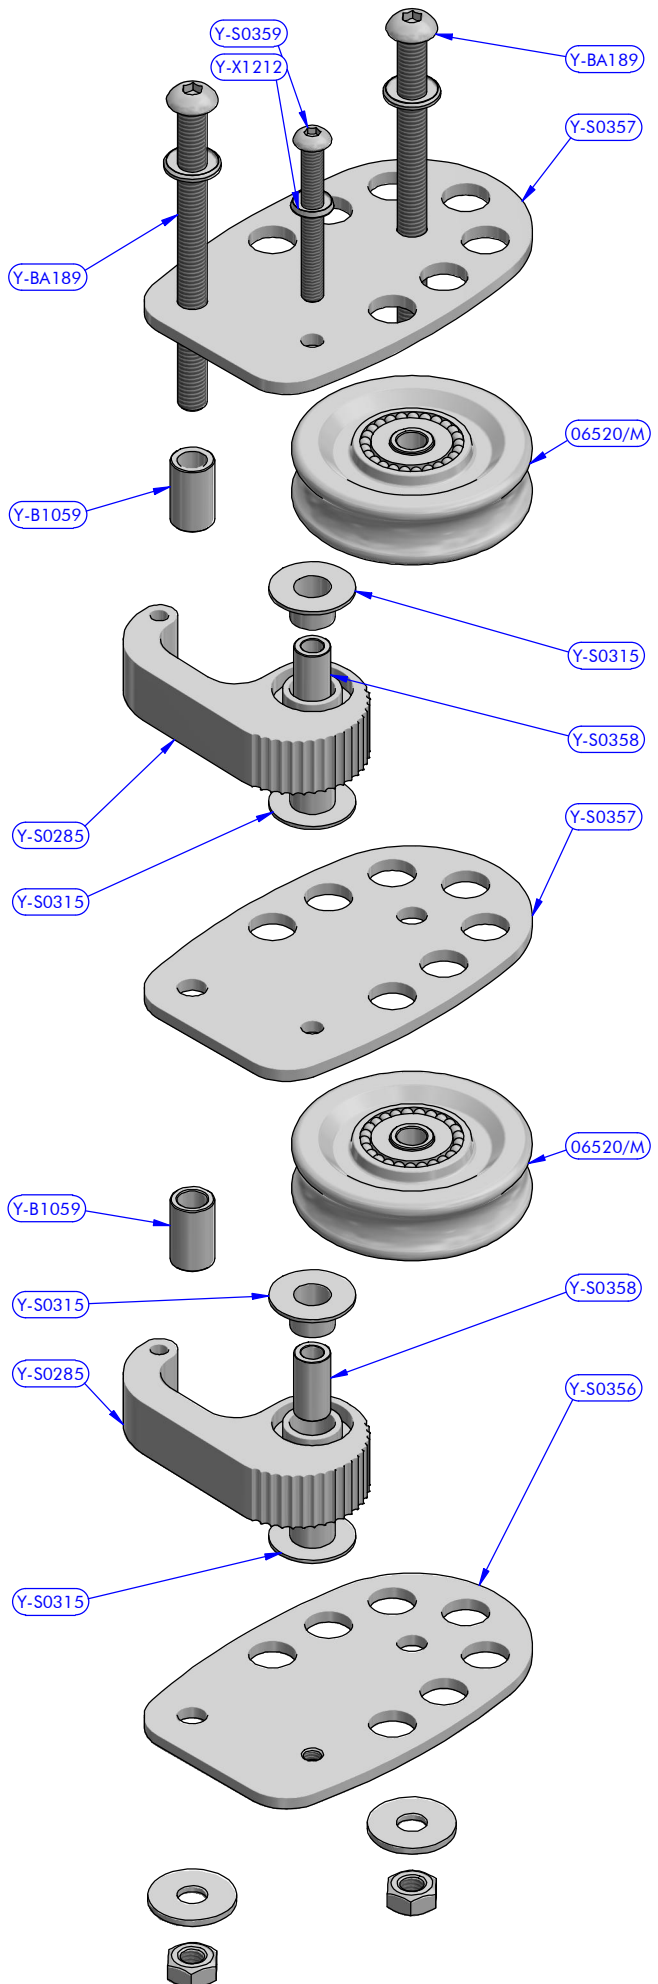

Cod.06520/M
Sheave

Cod.Y-BA189
Screw kit

PART LIST

CODE	DESCRIPTION	MATERIAL	Q.TY
06520/M	Sheave	Various	2
Y-B1059	Pipe spacer	S.Steel	2
Y-BA189	Screw kit	Various	2
Y-S0285	Locking cam	Aluminium	2
Y-S0315	Bushing	Plastic	4
Y-S0356	Lower cheekplate	Aluminium	1
Y-S0357	Upper cheekplate	Aluminium	2
Y-S0358	Pipe spacer	S.Steel	2
Y-S0359	Screw	S.Steel	1
Y-X1212	Washer	Plastic	1

antal

Stopper deck-blocks

Stopper deck block

852.065/LEFT

29/07/2020

01

FAMILY

ARTICLE

DATE

REV.

DESCRIPTION

Exploded view

MODEL CODE

DWG N.

19091203

1 / 1