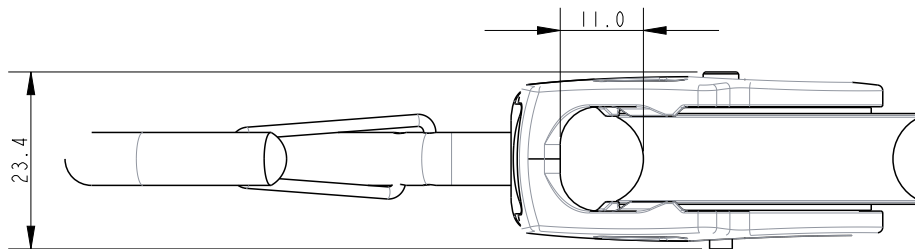

SCALE 1:1

SCALE 1:1

Specification

Length mm	Line Diameter mm	Breaking Load kg	MWL kg	Weight g	Bearing Detail
110	10	500	200	68	Stainless Steel

DIMENSIONS FOR REFERENCE ONLY
 allenbrothers.co.uk
 +44(0)1621 772477

Title	Description
A2040HK-REF	Single With Hook