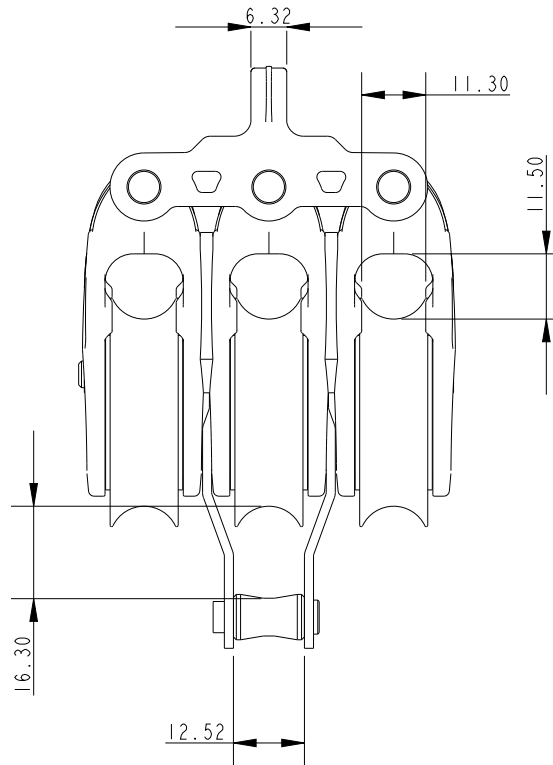

SCALE 3:4

SCALE 1:1

DIMENSIONS FOR REFERENCE ONLY
 allenbrothers.co.uk
 +44(0)1621 772477

Specification					
Length mm	Line Diameter mm	Breaking Load kg	MWL kg	Weight g	Bearing Detail
84	10	1350	320	149	Stainless Steel

Title	Description
A2045B-REF	Triple & Becket