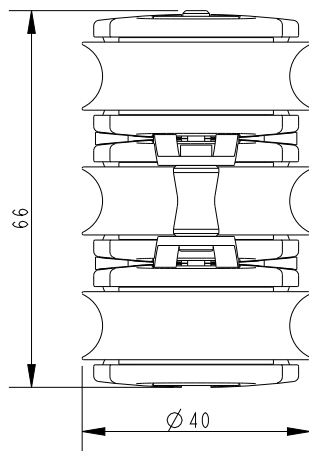

SCALE 3:4

SCALE 1:1

DIMENSIONS FOR REFERENCE ONLY
 allenbrothers.co.uk
 +44(0)1621 772477

Specification					
Length mm	Line Diameter mm	Breaking Load kg	MWL kg	Weight g	Bearing Detail
84	10	1350	320	149	Stainless Steel

Title	Description
A2045B-REF	Triple & Becket