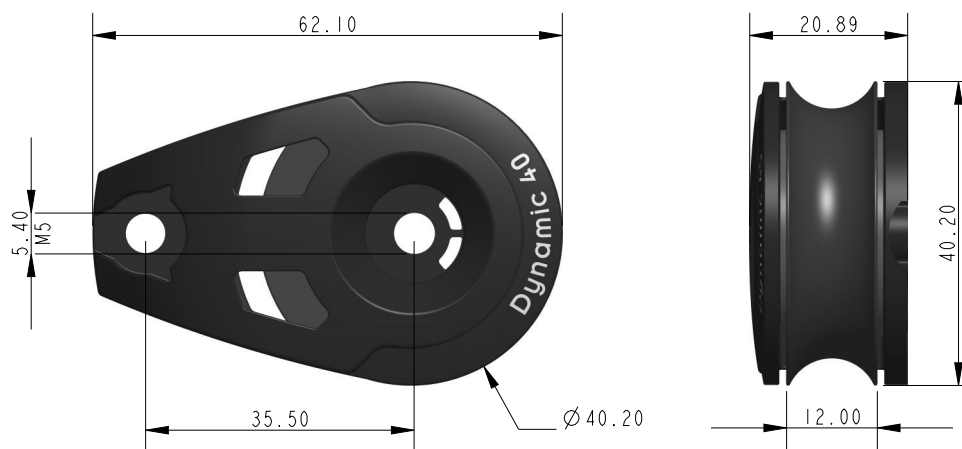

SCALE 1:1

Specification

Length mm	Line Diameter mm	Fixing Size	Fixing Pitch mm	Breaking Load kg	MWL kg	Weight g
62.10	10	M5	35.50	780	240	34

DIMENSIONS FOR REFERENCE ONLY

allenbrothers.co.uk
+44(0)1621 772477

Title	Description
A20401C-REF	Single Cheek