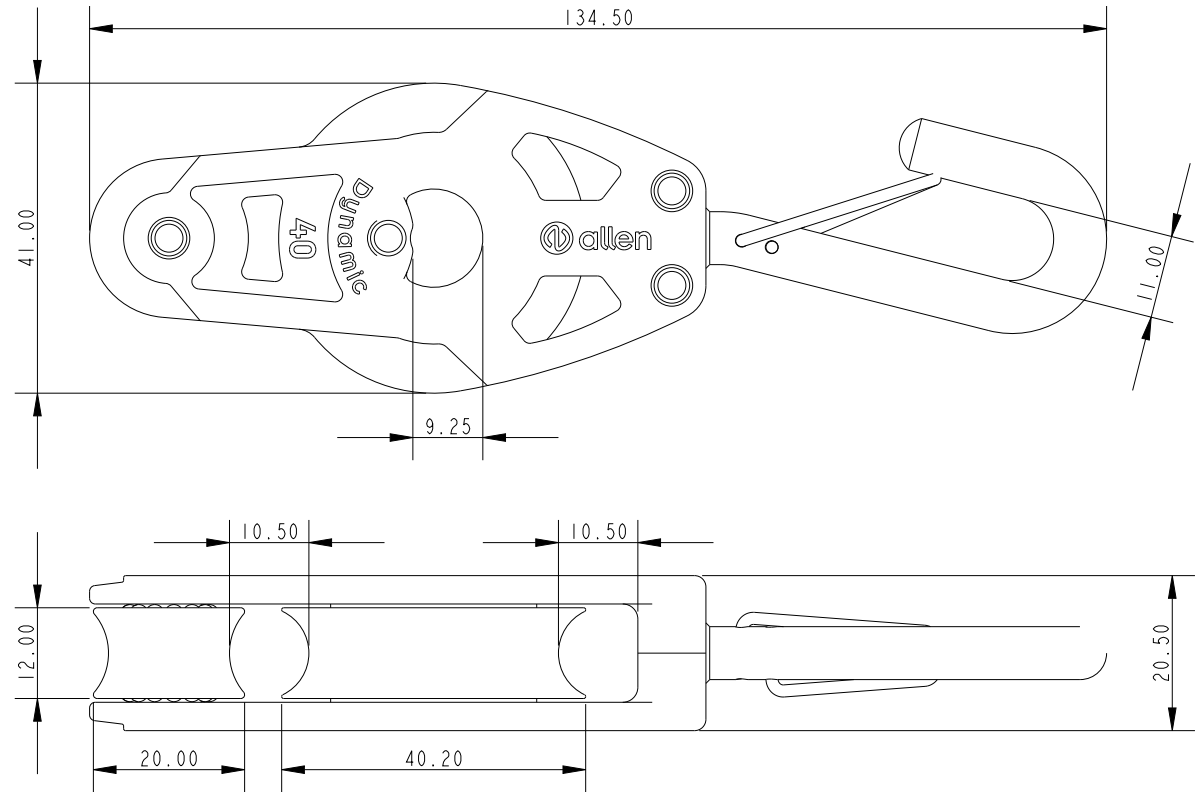

SCALE 1:1

Specification

Length mm	Line Diameter mm	Breaking Load kg	MWL kg	Weight g
134.50	10	540	240	87

DIMENSIONS FOR REFERENCE ONLY
 allenbrothers.co.uk
 +44(0)1621 772477

Title	Description
A20401FH-REF	Single with Fiddle and Hook