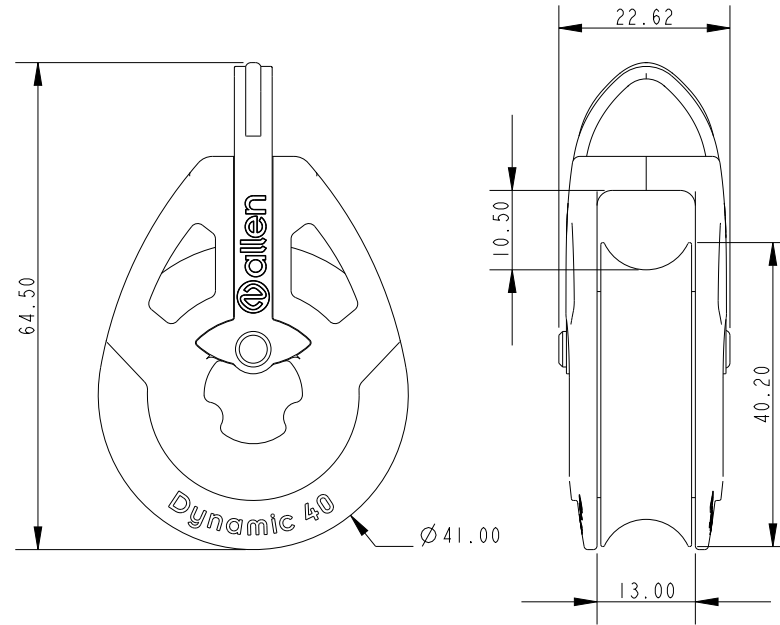

SCALE 2:1

**Specification**

Length mm	Line Diameter mm	Breaking Load kg	MWL kg	Weight g
64.50	10	700	240	40

**DIMENSIONS FOR REFERENCE ONLY**  
 allenbrothers.co.uk  
 +44(0)1621 772477

Title	Description
<b>A20401S-REF</b>	<b>Single with Strap</b>