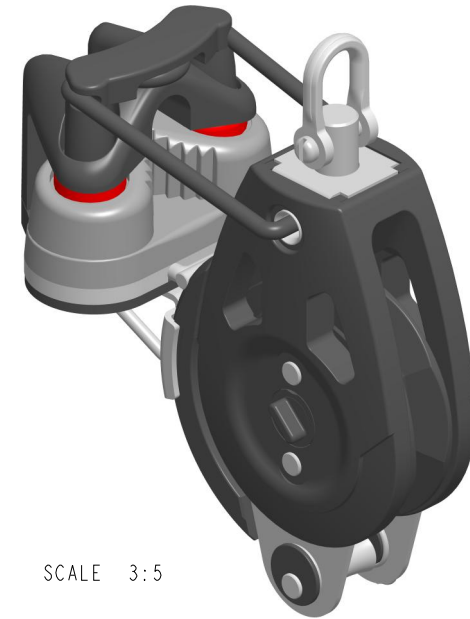

SCALE 1:2

SCALE 3:5

34.5° of Adjustment,  
with 4 Positions at  
11.5° Intervals

### Specification

Sheave Dia. mm	Length mm	Line Diameter mm	Shackle Pin mm	Breaking Load kg	MWL kg	Weight g	Bearing Detail
60	127	12	5	1000	275	333	Delrin

**DIMENSIONS FOR REFERENCE ONLY**  
[allenbrothers.co.uk](http://allenbrothers.co.uk)  
 +44(0)1621 772477

Title	Description
A2161-REF	Single Switchable Ratchet With Becket And Cleat