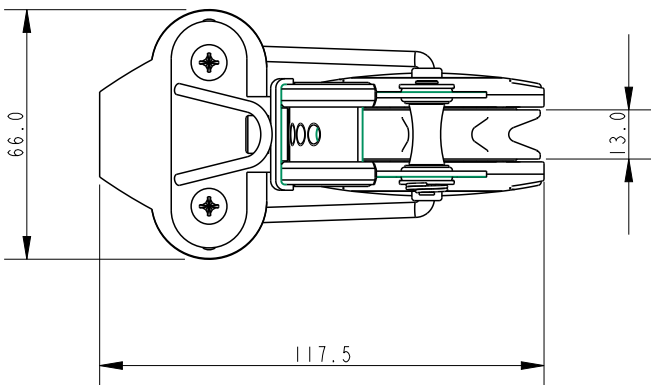

SCALE 1:2

SCALE 3:5

34.5° of Adjustment,  
with 4 Positions at  
11.5° Intervals

### Specification

Sheave Dia. mm	Length mm	Line Diameter mm	Shackle Pin mm	Breaking Load kg	MWL kg	Weight g	Bearing Detail
60	127	12	5	1000	275	333	Delrin

**DIMENSIONS FOR REFERENCE ONLY**  
[allenbrothers.co.uk](http://allenbrothers.co.uk)  
 +44(0)1621 772477

Title	Description
A2161-REF	Single Switchable Ratchet With Becket And Cleat