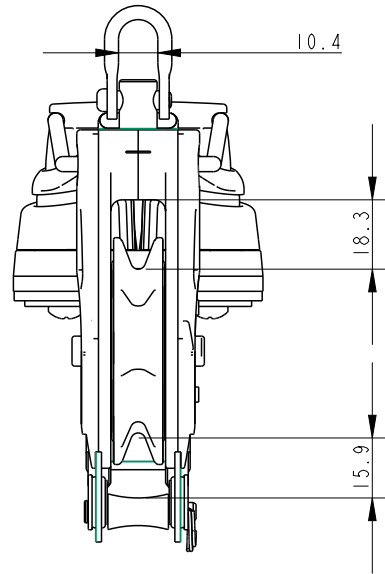

SCALE 1:2

SCALE 3:5

34.5° of Adjustment,  
with 4 Positions at  
11.5° Intervals

### Specification

Sheave Dia. mm	Length mm	Line Diameter mm	Shackle Pin mm	Breaking Load kg	MWL kg	Weight g	Bearing Detail
60	127	12	5	1000	275	333	Delrin

**DIMENSIONS FOR REFERENCE ONLY**  
[allenbrothers.co.uk](http://allenbrothers.co.uk)  
 +44(0)1621 772477

Title	Description
A2161-REF	Single Switchable Ratchet With Becket And Cleat