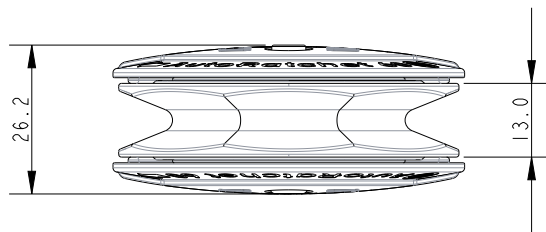

SCALE 3:4

SCALE 3:4

### Specification

Sheave Dia. mm	Length mm	Line Diameter mm	Shackle Pin mm	Breaking Load kg	Trigger Load kg	MWL kg	Weight g	Bearing Detail
60	110	12	5	1000	10	275	139	Delrin

**DIMENSIONS FOR REFERENCE ONLY**  
 allenbrothers.co.uk  
 +44(0)1621 772477