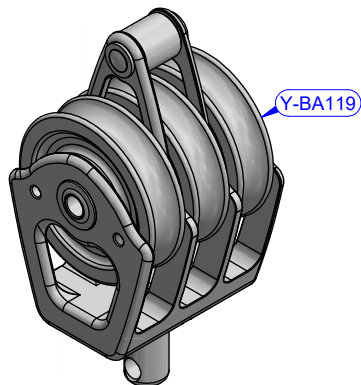

00501

00505

Y-BA119

Mainsheet systems
00633/C

Y-BA200

Y-BA052

PART LIST E8/60

CODE	DESCRIPTION	MATERIAL	Q.TY
00501	Swivel block	Various	1
00505	Triple sheave	Various	1
00633/C	Mainsheet systems	Various	1

PART LIST 00633/C

CODE	DESCRIPTION	MATERIAL	Q.TY
Y-BA052	Cam cleat	Various	1
Y-BA119	Triple sheave	Various	1
Y-BA200	Mainsheet systems	Various	1