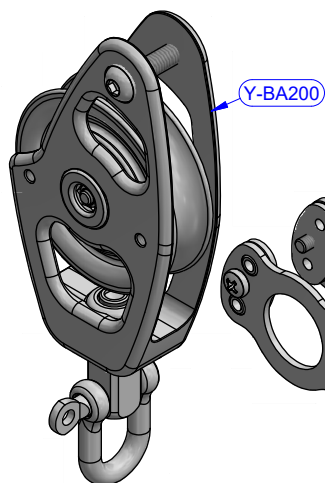

00501

00505

Y-BA119

Mainsheet systems
00633/C

Y-BA200

Y-BA052

PART LIST E8/60

CODE	DESCRIPTION	MATERIAL	Q.TY
00501	Swivel block	Various	1
00505	Triple sheave	Various	1
00633/C	Mainsheet systems	Various	1

PART LIST 00633/C

CODE	DESCRIPTION	MATERIAL	Q.TY
Y-BA052	Cam cleat	Various	1
Y-BA119	Triple sheave	Various	1
Y-BA200	Mainsheet systems	Various	1