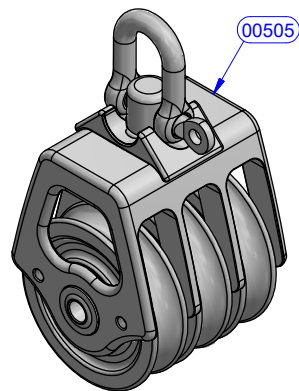

00501

00505

Y-BA119

Mainsheet systems
00633/C

Y-BA200

Y-BA052

PART LIST E8/60

CODE	DESCRIPTION	MATERIAL	Q.TY
00501	Swivel block	Various	1
00505	Triple sheave	Various	1
00633/C	Mainsheet systems	Various	1

PART LIST 00633/C

CODE	DESCRIPTION	MATERIAL	Q.TY
Y-BA052	Cam cleat	Various	1
Y-BA119	Triple sheave	Various	1
Y-BA200	Mainsheet systems	Various	1