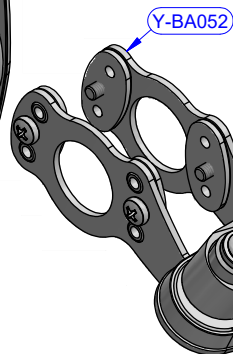

00501

00505

Y-BA119

Mainsheet systems
00633/C

Y-BA200

Y-BA052

PART LIST E8/60

CODE	DESCRIPTION	MATERIAL	Q.TY
00501	Swivel block	Various	1
00505	Triple sheave	Various	1
00633/C	Mainsheet systems	Various	1

PART LIST 00633/C

CODE	DESCRIPTION	MATERIAL	Q.TY
Y-BA052	Cam cleat	Various	1
Y-BA119	Triple sheave	Various	1
Y-BA200	Mainsheet systems	Various	1