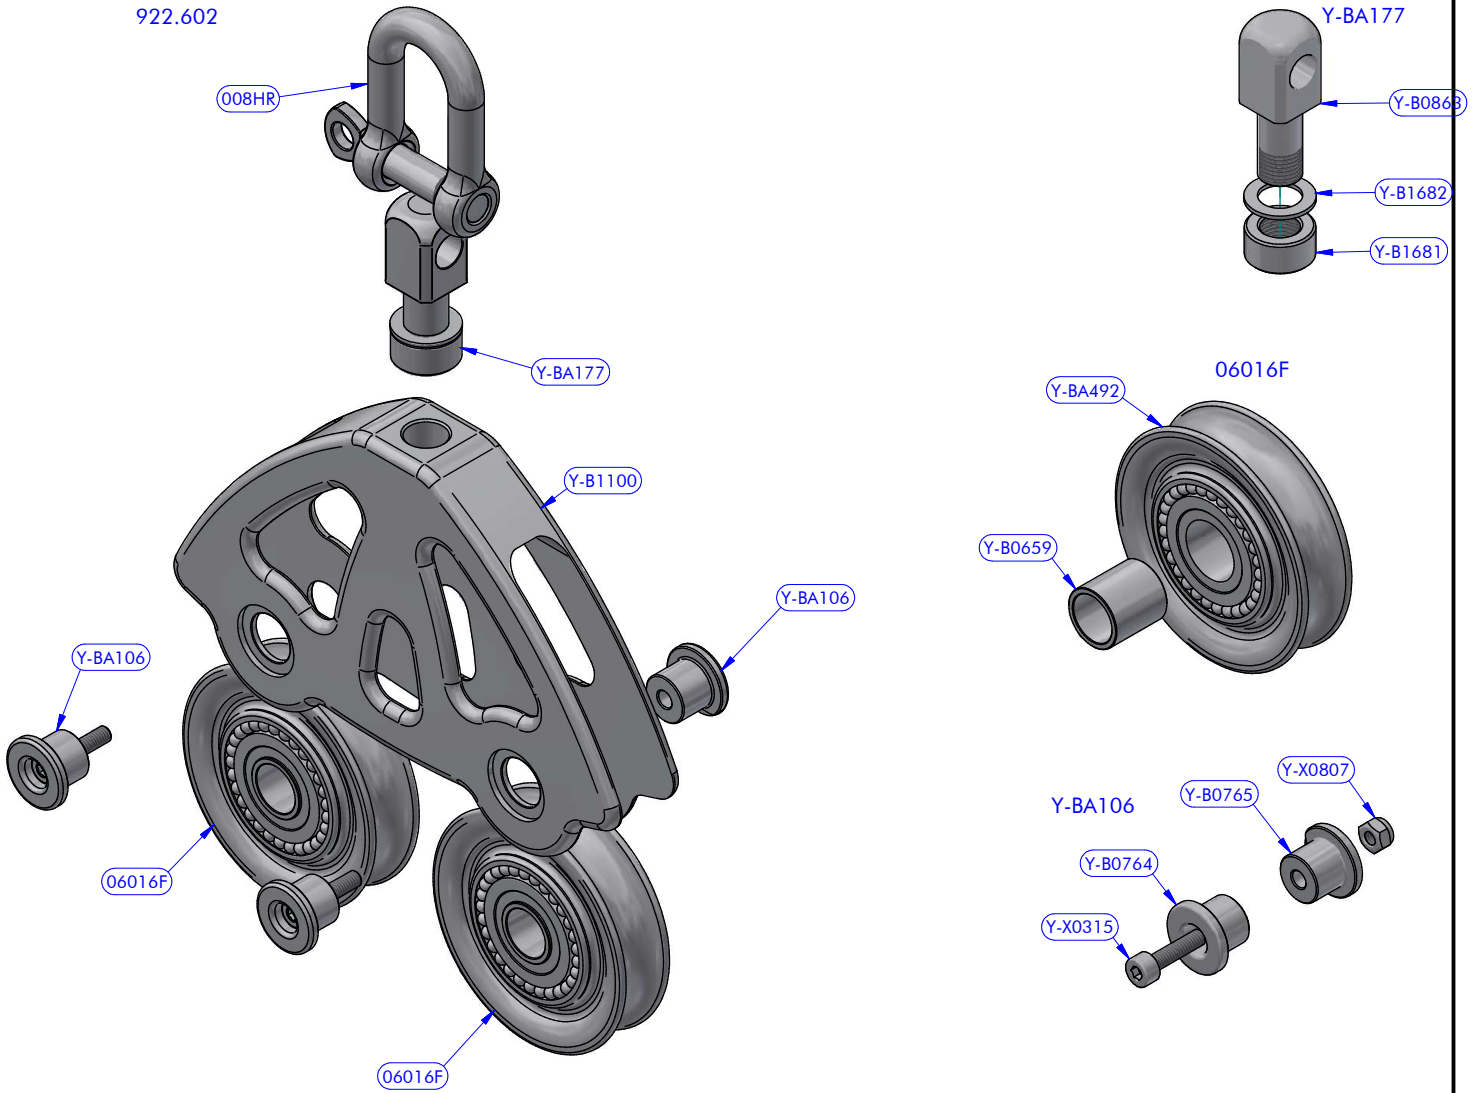

922.602

PART LIST 922.602			
CODE	DESCRIPTION	MATERIAL	Q.TY
06016F	Sheave D060	Various	2
Y-BA106	Caps kit	Various	2
Y-BA177	Swivel head kit	Various	1
008HR	Shackle	S.Steel HR	1

PART LIST Y-BA177			
CODE	DESCRIPTION	MATERIAL	Q.TY
Y-B0863	Swivel head	S.Steel HR	1
Y-B1681	Nut	S.Steel HR	1
Y-B1682	Washer	Tufnol	1

PART LIST 06016F			
CODE	DESCRIPTION	MATERIAL	Q.TY
Y-B0659	S.Steel Hub	S.Steel	1
Y-BA492	Sheave assy	Various	1

PART LIST Y-BA106			
CODE	DESCRIPTION	MATERIAL	Q.TY
Y-X0315	Screw	S.Steel	1
Y-X0807	Self-Locking nut	S.Steel	1
Y-B0764	Cap	Aluminium	1
Y-B0765	Cap	Aluminium	1