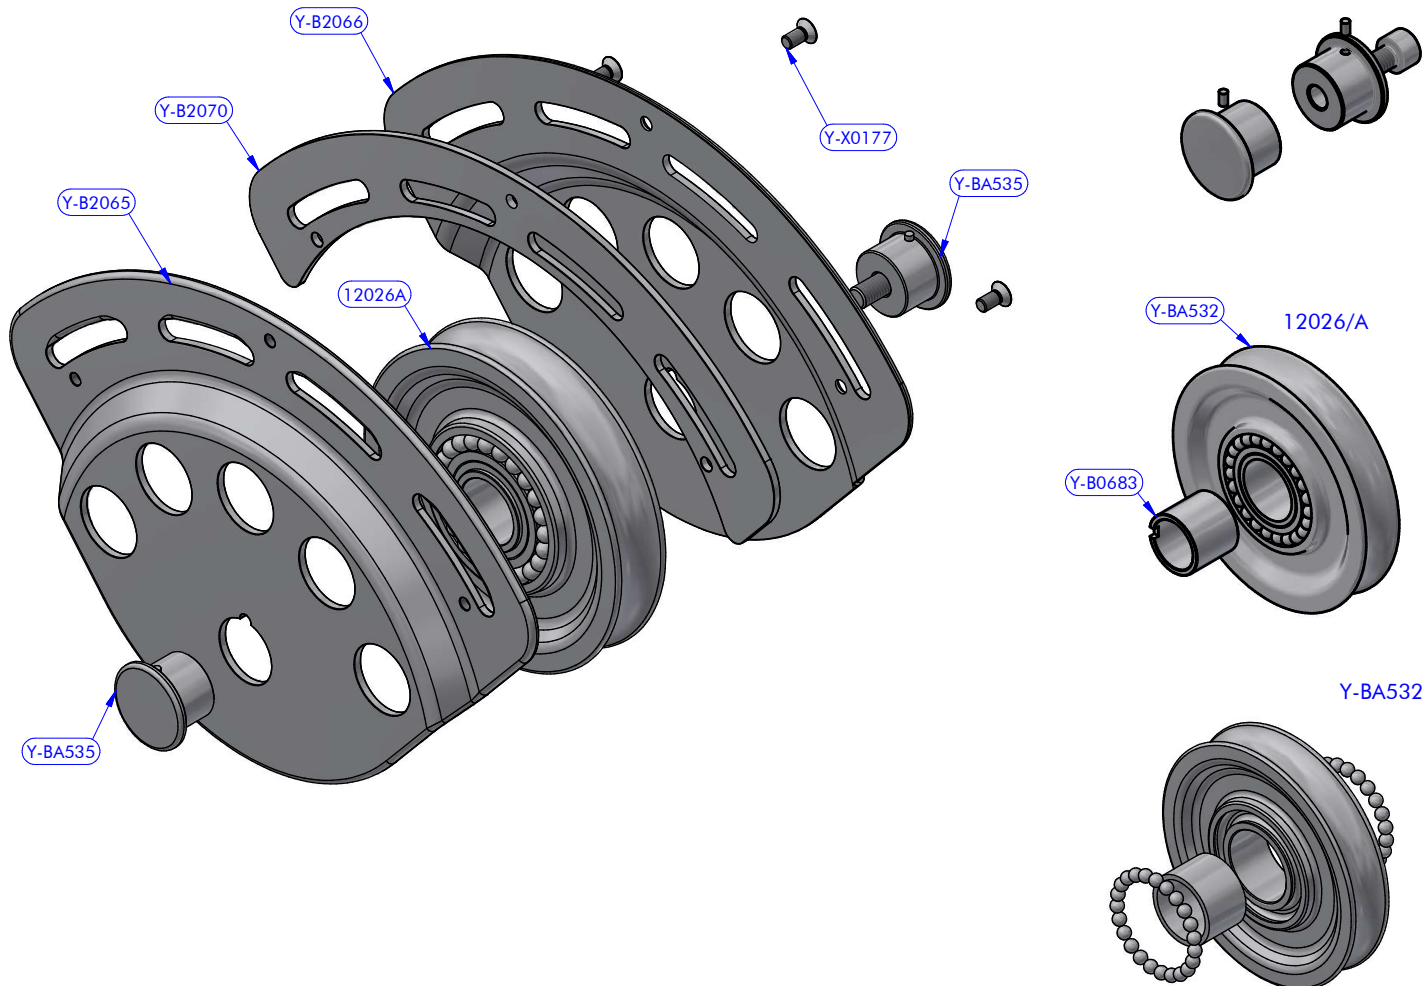

991.124S

Y-BA535

PART LIST 991.124S

CODE	DESCRIPTION	MATERIAL	Q.TY
12026A	Sheav	Various	1
Y-B2065	Cheekplate	S.Steel	1
Y-B2066	Cheekplate	S.Steel	1
Y-B2070	Cheekplate spacer	S.Steel	1
Y-BA535	Caps kit	S.Steel	1
Y-X0177	Screw	S.Steel	3

PART LIST 12026A

CODE	DESCRIPTION	MATERIAL	Q.TY
Y-B0683	Hub	S.Steel	1
Y-BA532	Sheave assy	Various	1