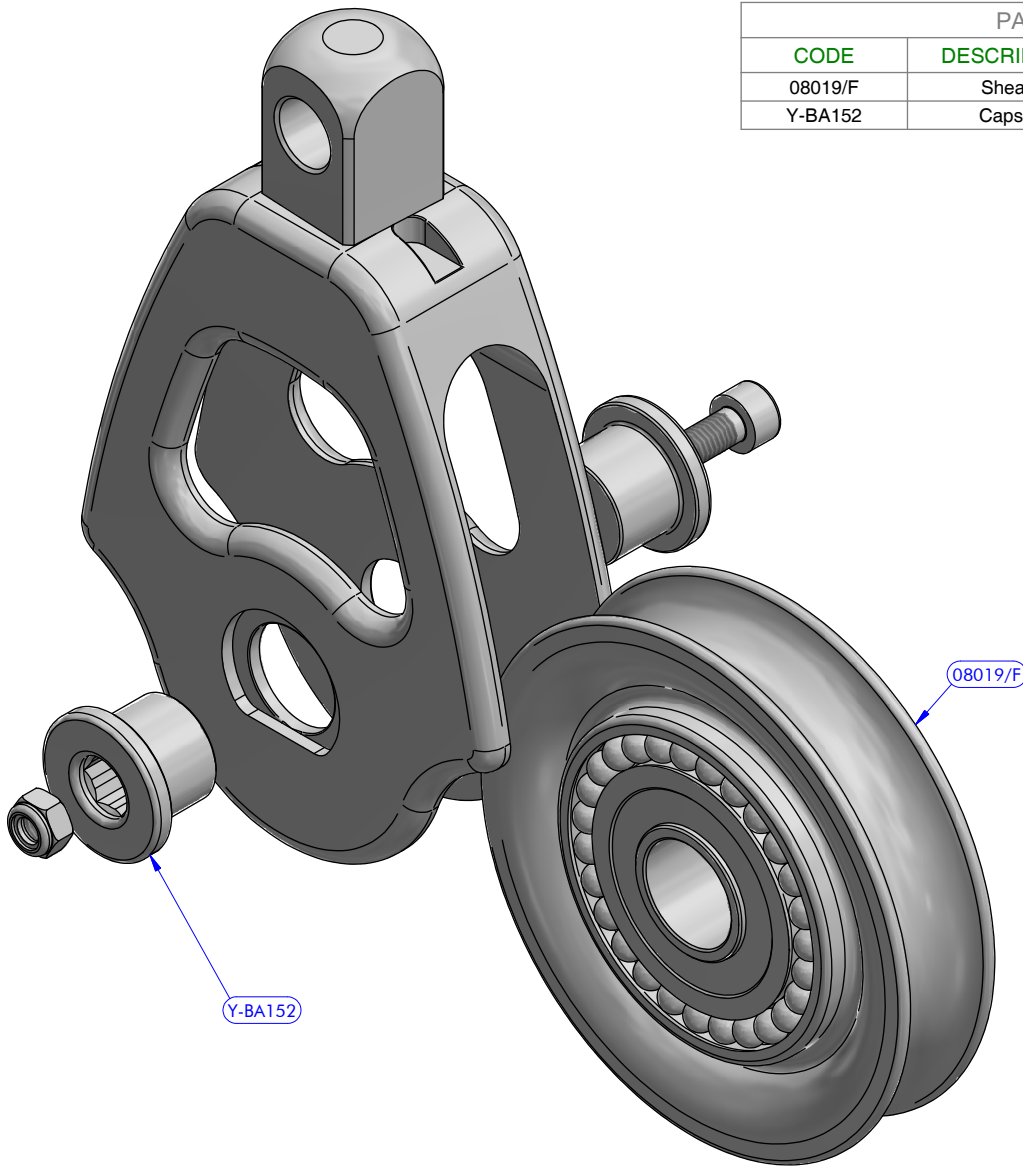

PART LIST			
CODE	DESCRIPTION	MATERIAL	Q.TY
08019/F	Sheave	Mekton	1
Y-BA152	Caps kit	Various	1

Caps kit
Y-BA152