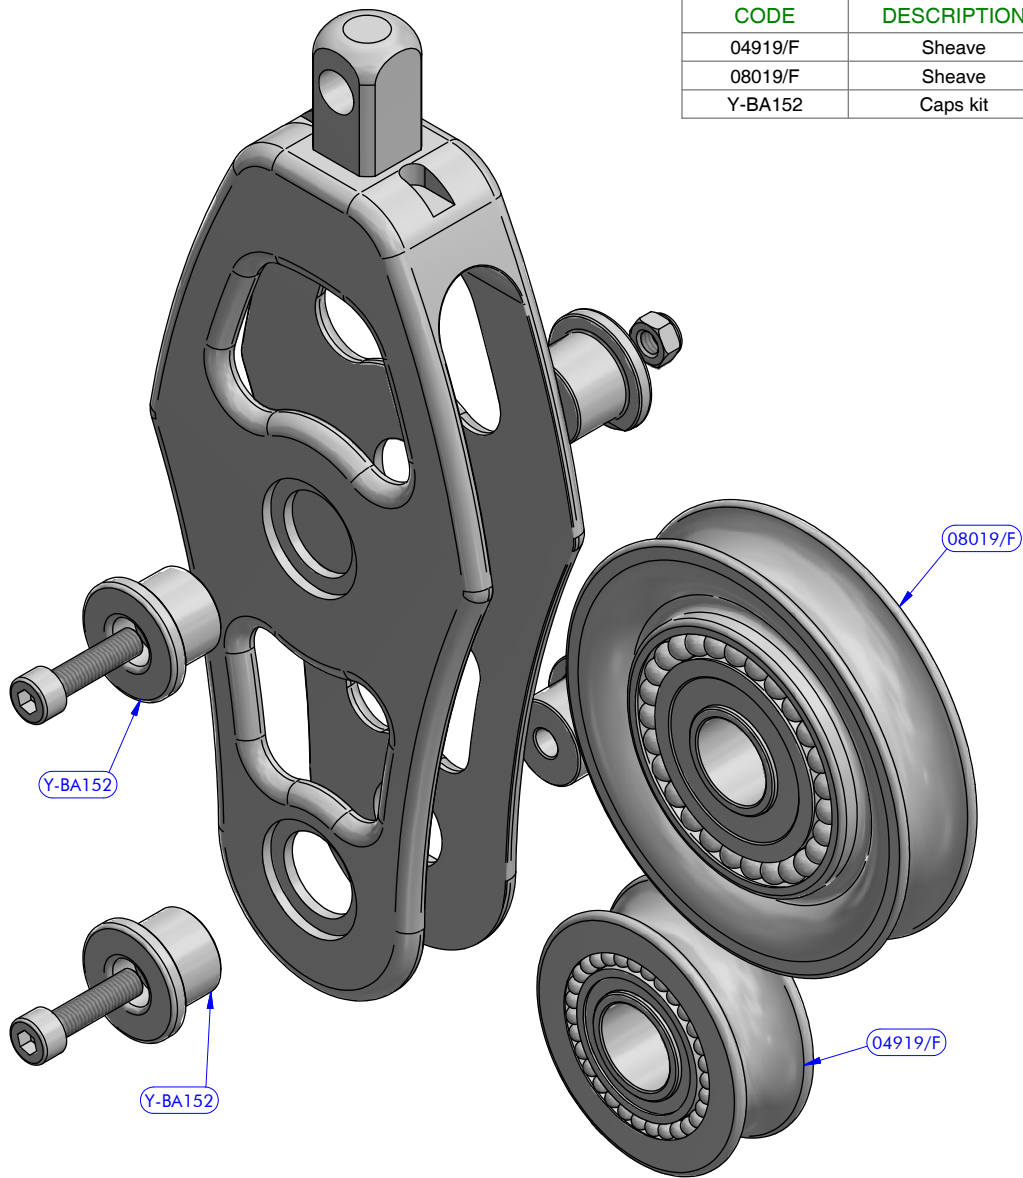

PART LIST			
CODE	DESCRIPTION	MATERIAL	Q.TY
04919/F	Sheave	Various	1
08019/F	Sheave	Mekton	1
Y-BA152	Caps kit	Various	2

Caps kit
Code Y-BA152

antal

FAMILY	OPF Series	ARTICLE	Simple fiddle
DESCRIPTION	Exploded view		

MODEL CODE	00807/J1
------------	-----------------

DATE	11/05/2020	REV.	00
DWG N.	20051231	PG.	/