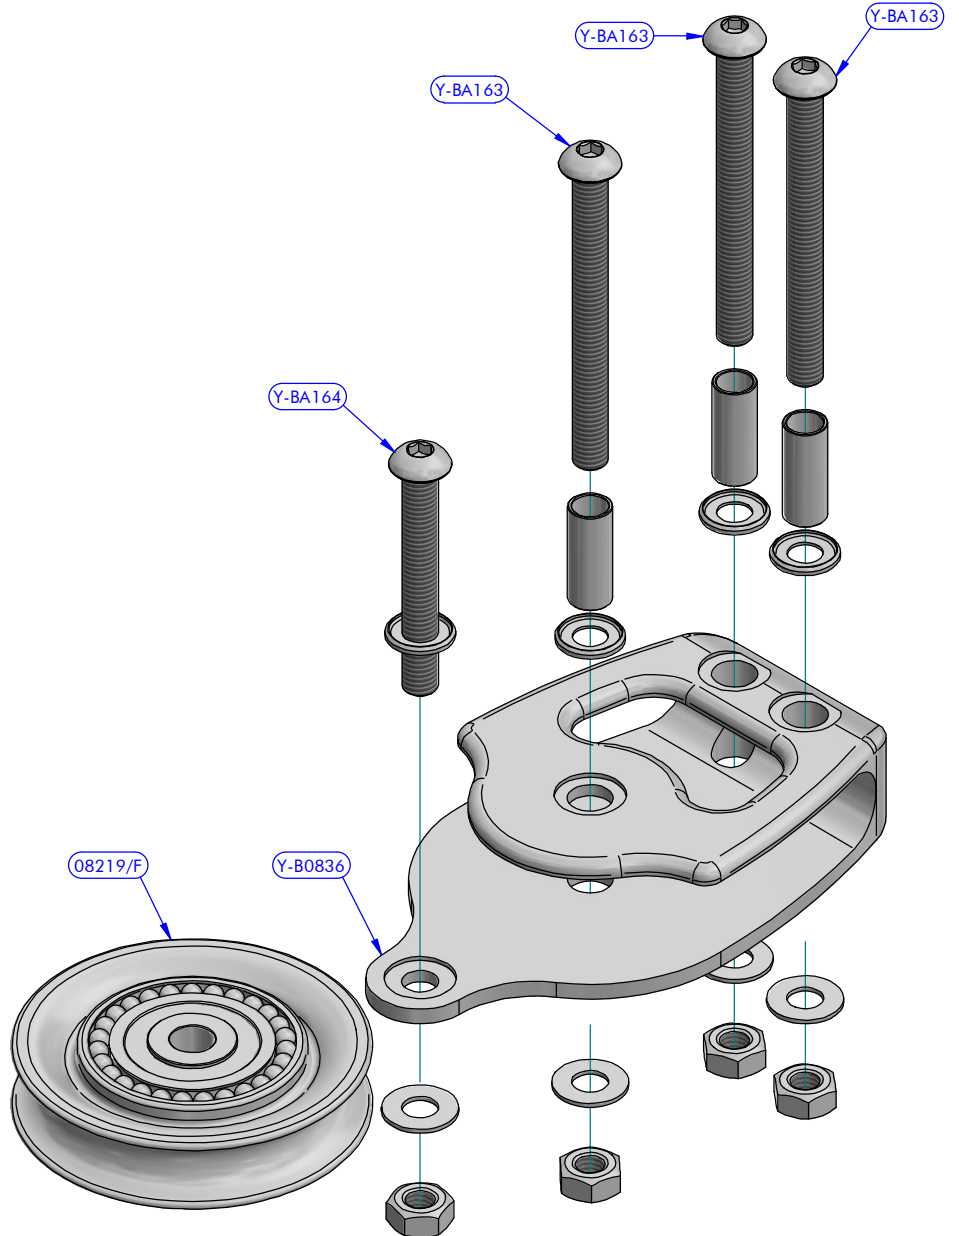

Sheave
08219/F

Screws kit
Y-BA163

Screws kit
Y-BA164

PART LIST 00811			
CODE	DESCRIPTION	MATERIAL	Q.TY
08219/F	Sheave	Various	1
Y-B0836	Upper cheekplate	Aluminium	1
Y-BA163	Screws kit	Various	3
Y-BA164	Screws kit	Various	1